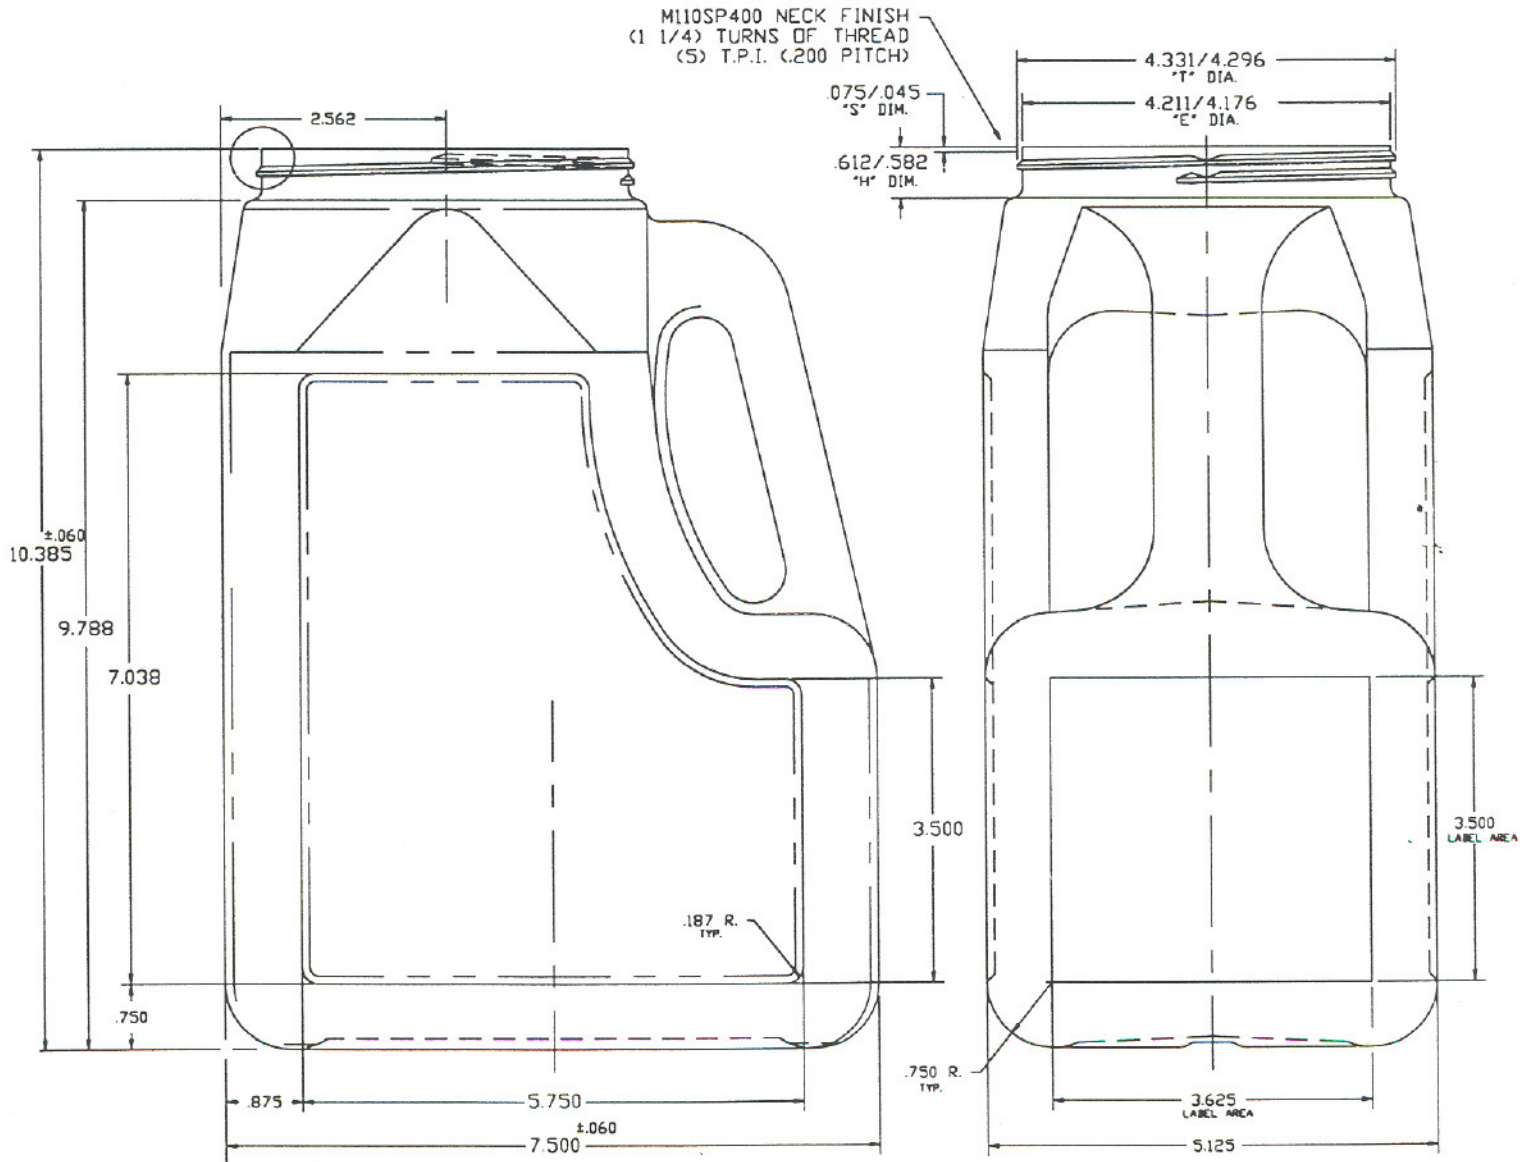

Part # 30W160

DESC: 160 OZ. PREMIER

MATERIAL TYPE	GRAM WEIGHT	NECK FINISH	OVER FLOW
PETG	147	110SP400	178.0 OZ

CASE	PACK	48' T/L QUANTITY	53' T/L QUANTITY	PRODUCTION PLANT
BULK	54	11664	12960	