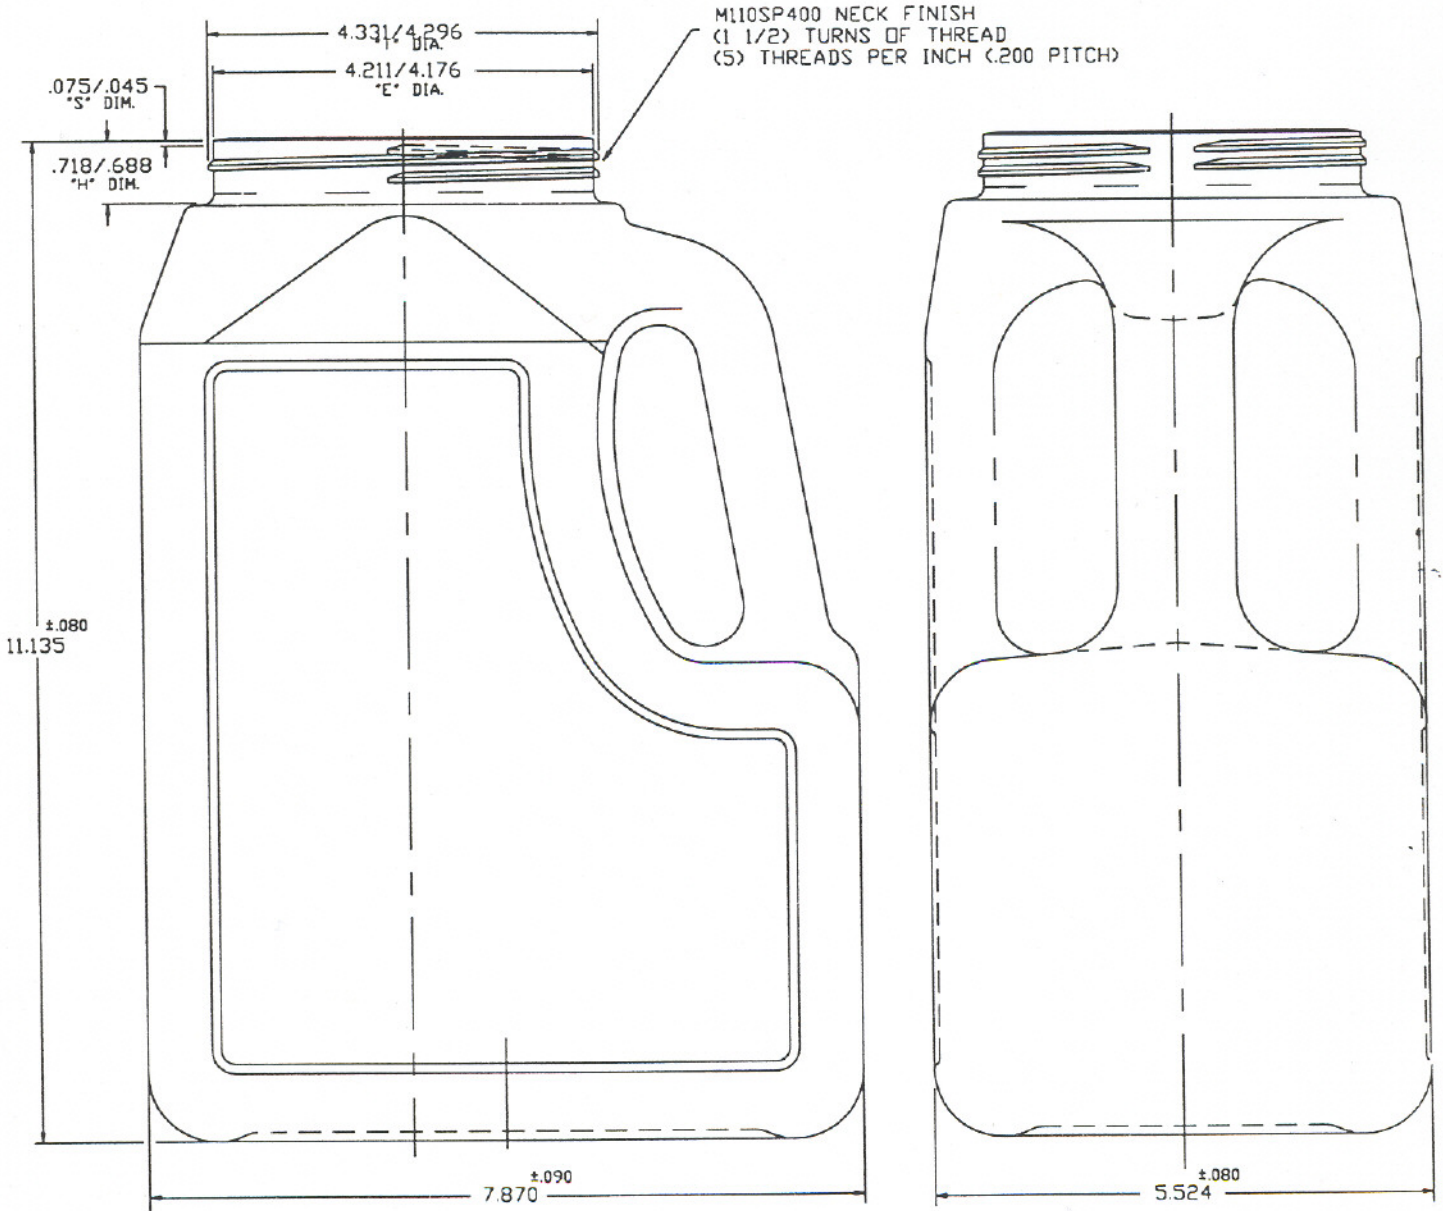

Part# 30w192

DESC: 192 OZ. PREMIER

MATERIAL TYPE	GRAM WEIGHT	NECK FINISH	OVER FLOW
PETG	190	110SP400	199.23 OZ

CASE	PACK	48' T/L QUANTITY	53' T/L QUANTITY	PRODUCTION PLANT
BULK	32	8704	9728	