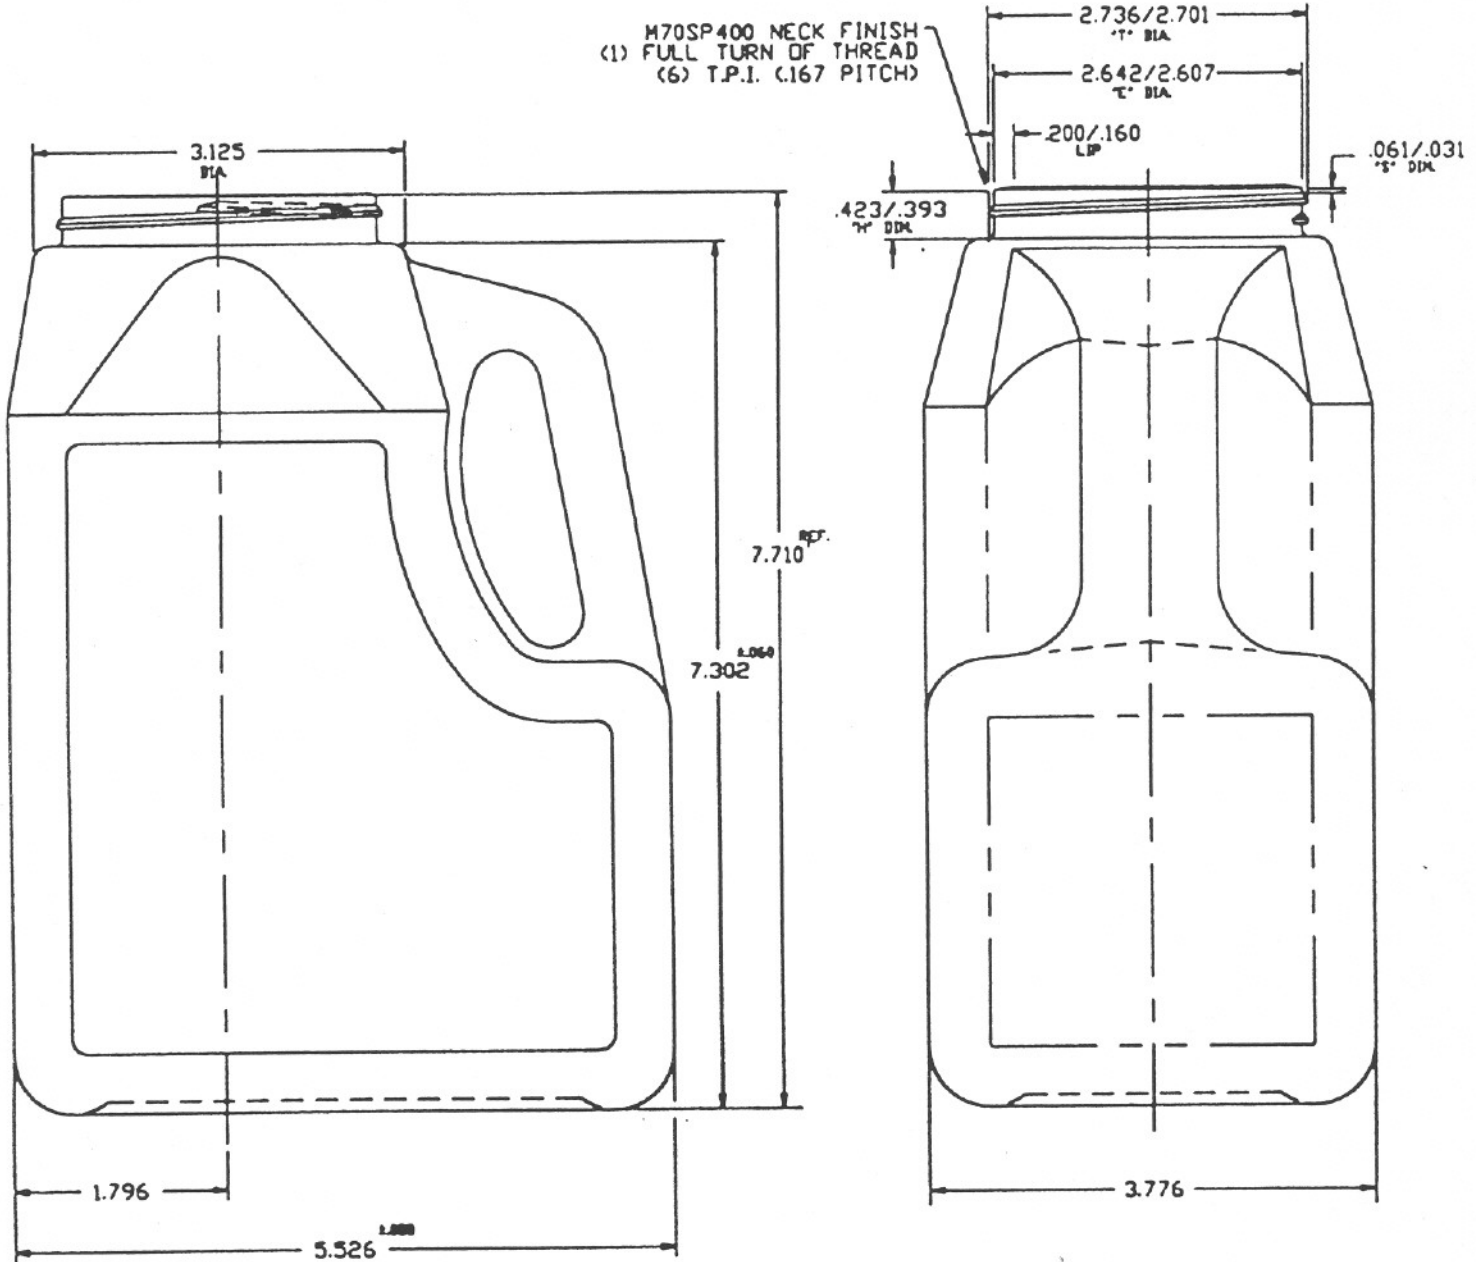

Part# 30wpl64
DESC: 64 OZ PREMIER

MATERIAL TYPE	GRAM WEIGHT	NECK FINISH	OVER FLOW
PETG	70	70SP400	68.65 OZ

CASE	PACK	48" TL QUANTITY	53" TL QUANTITY	PRODUCTION PLANT
BULK	136	29336	32640	