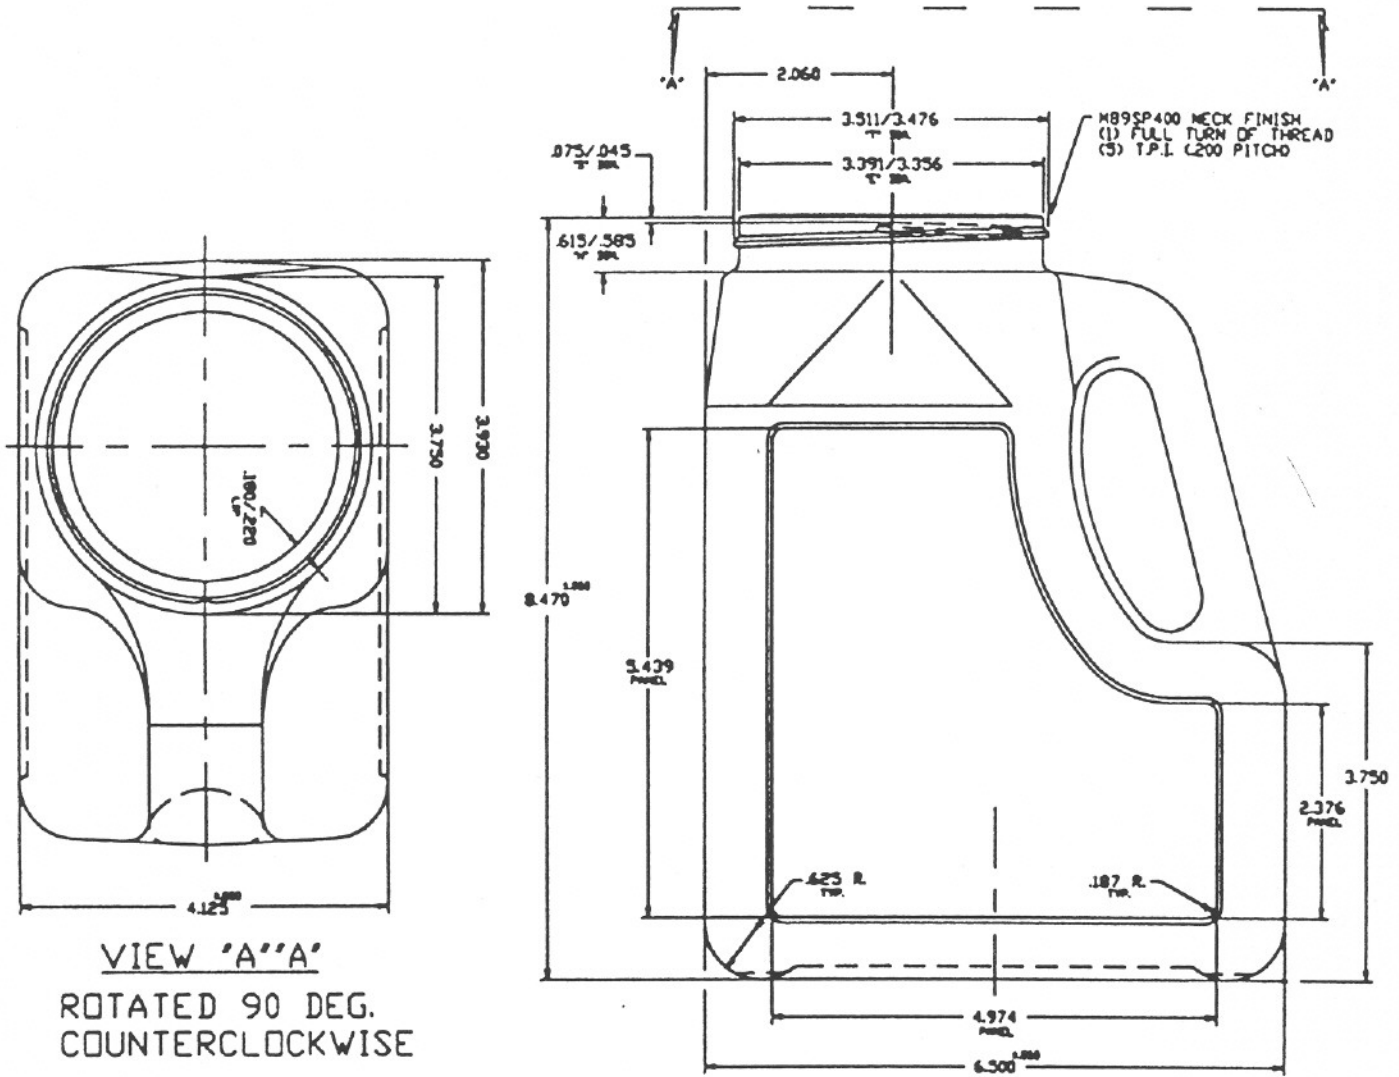

Part# 30WP96

DESC: 96 OZ. PREMIER

MATERIAL TYPE	GRAM WEIGHT	NECK FINISH	OVER FLOW
PETG	95	89SP400	103.0 OZ

CASE	PACK	48' T/L QUANTITY	53' T/L QUANTITY	PRODUCTION PLANT
BULK	80	17280	19200	