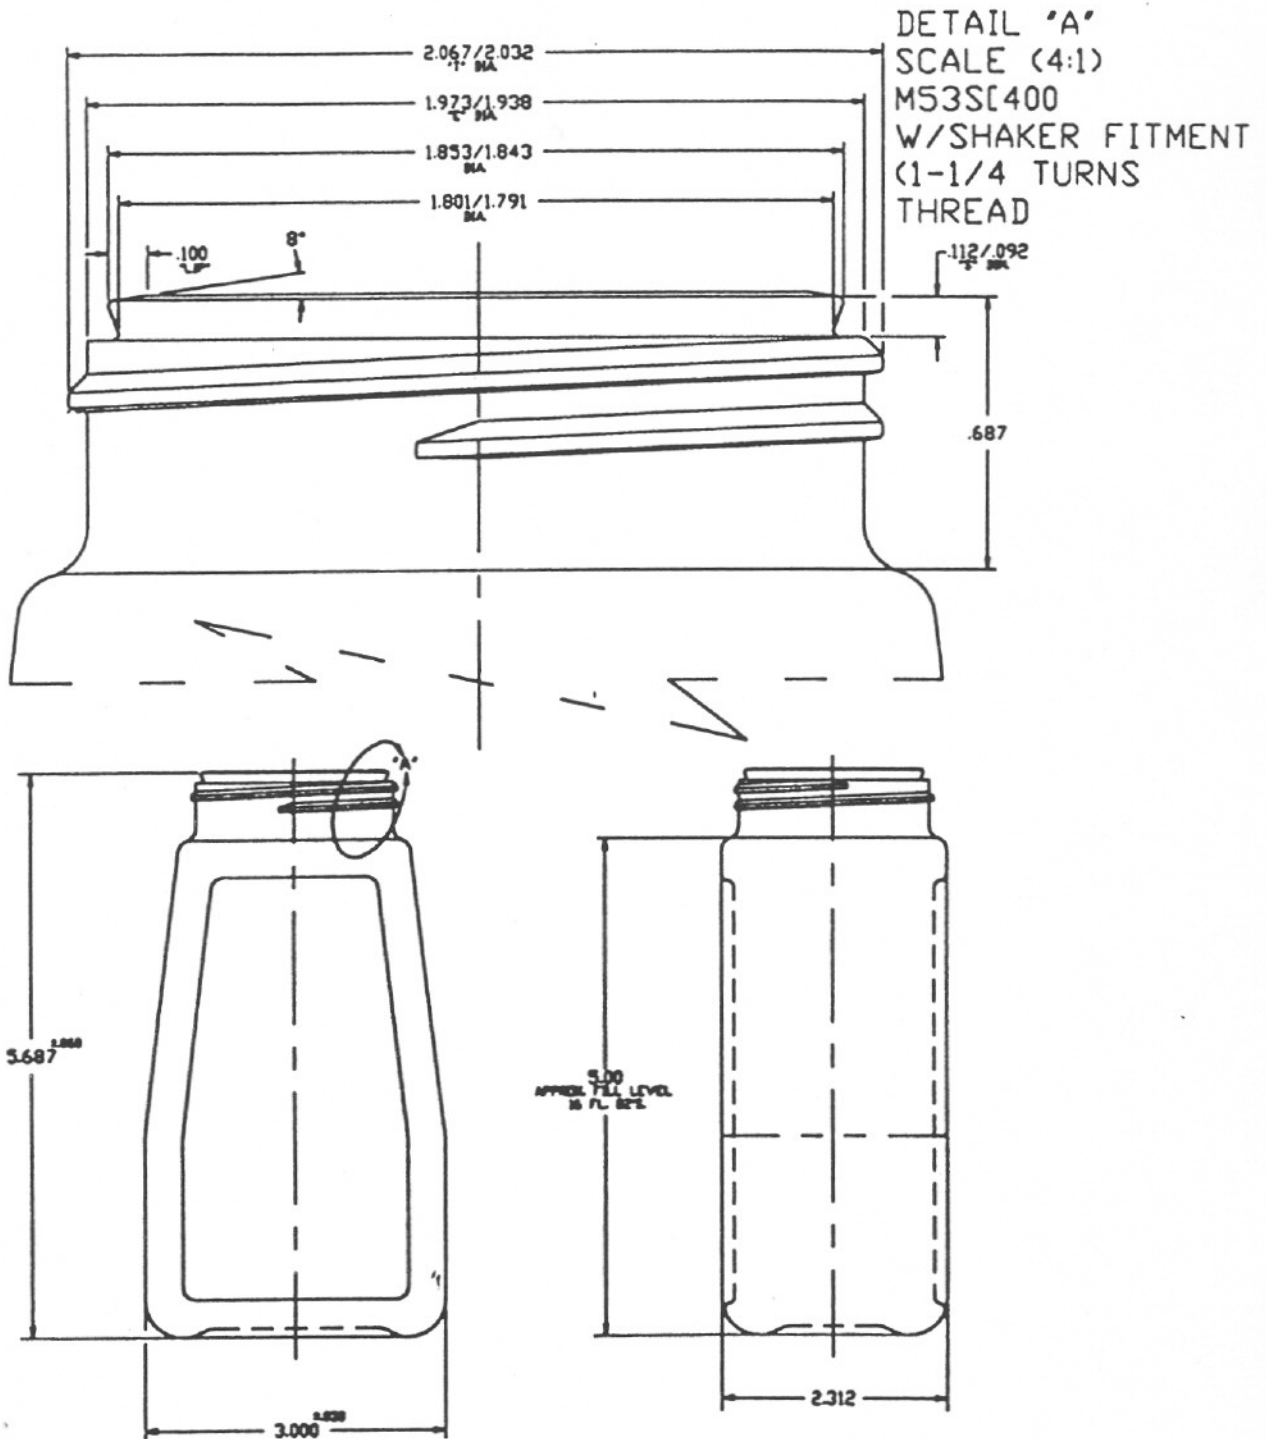

THE CARY COMPANY

1195 WEST FULLERTON
ADDISON, IL 60101

Part # 30w616
DESC: 16 OZ. PARAGON

MATERIAL TYPE	GRAM WEIGHT	NECK FINISH	OVER FLOW
PETG	34	53SP400	17.25 OZ

CASE	PACK	48" T/L QUANTITY	53" T/L QUANTITY	PRODUCTION PLANT
BULK	284	110680	121440	