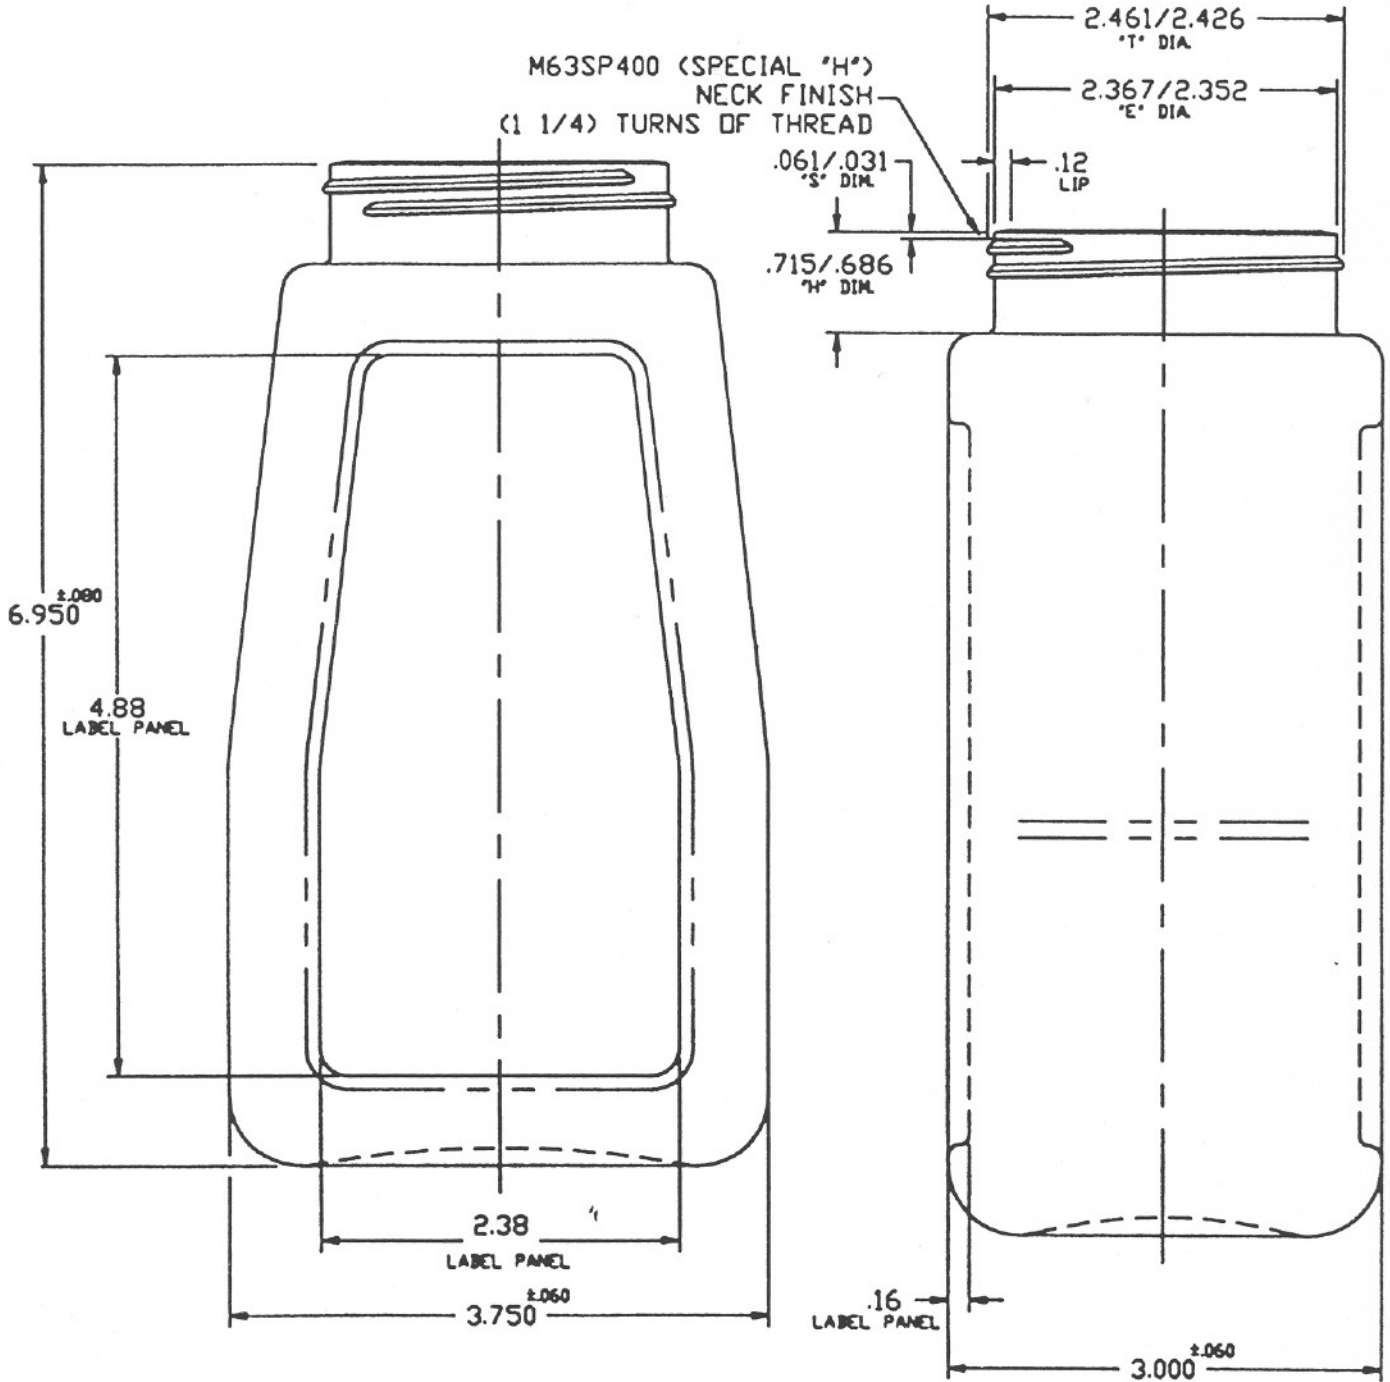

THE CARY COMPANY

1195 WEST FULLERTON
ADDISON, IL 60101

Part# 30WG32
DESC: 32 OZ. PARAGON

MATERIAL TYPE	GRAM WEIGHT	NECK FINISH	OVER FLOW
PETG	55	63SP400	34.45 OZ

CASE	PACK	48" TL QUANTITY	53" TL QUANTITY	PRODUCTION PLANT
BULK	256	55296	61440	