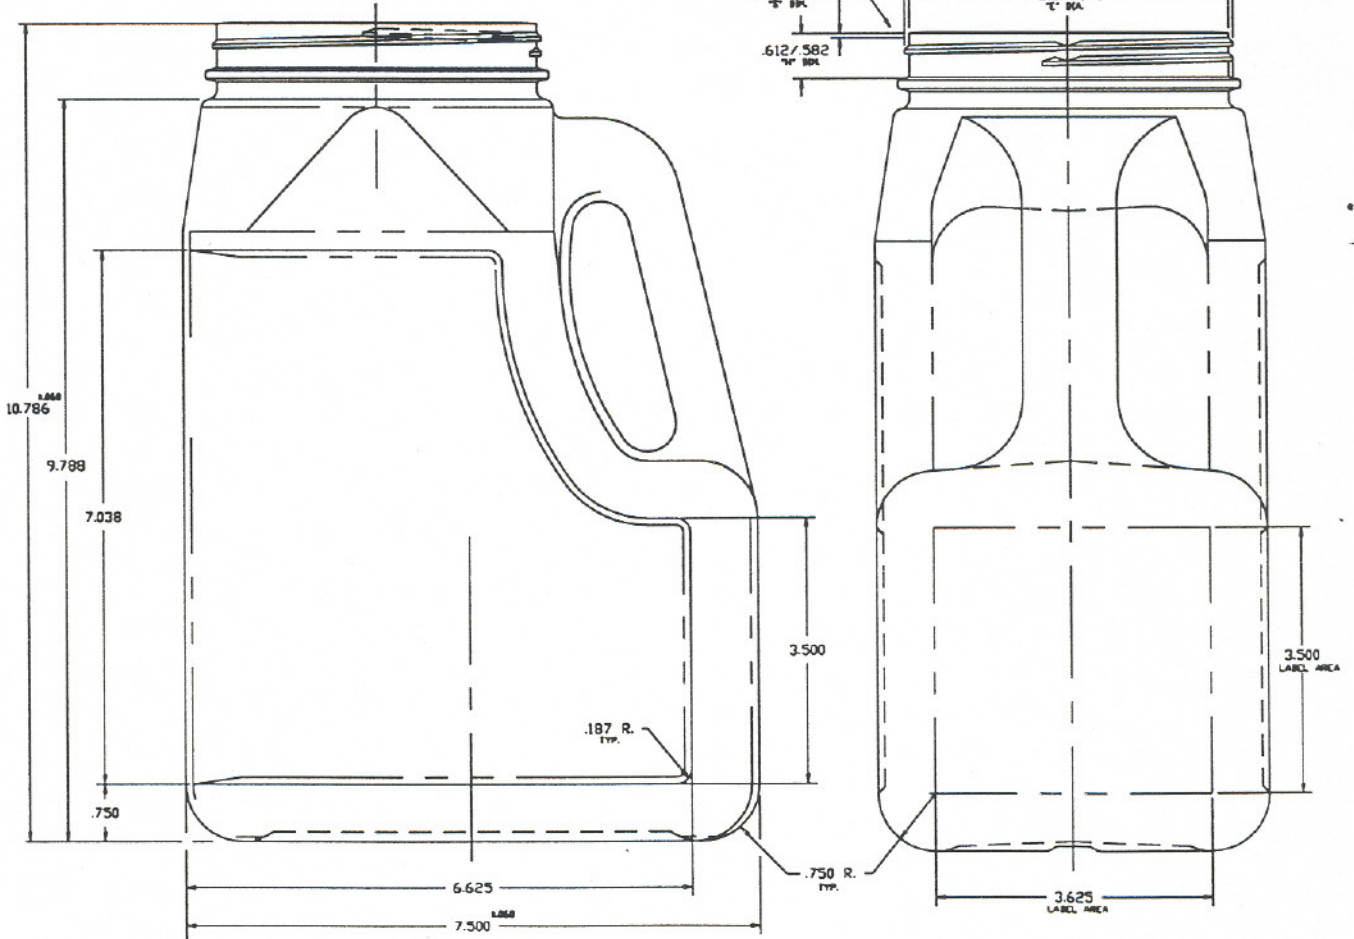

Part # 30WECO

DESC: 178 OZ. ECONOMY

M110SP400 NECK FINISH
(1 1/4) TURNS OF THREAD
(5) T.P.I. (200 PITCH)

.075 / .045
TYP.
.612 / .582
TYP.

4.331 / 4.296
TYP. DIA.
4.211 / 4.176
TYP. DIA.

MATERIAL TYPE	GRAM WEIGHT	NECK FINISH	OVER FLOW
PVC	137	110SP400	188.44

CASE	PACK	48' T/L QUANTITY	53' T/L QUANTITY	PRODUCTION PLANT
BULK	36	12600	13950	