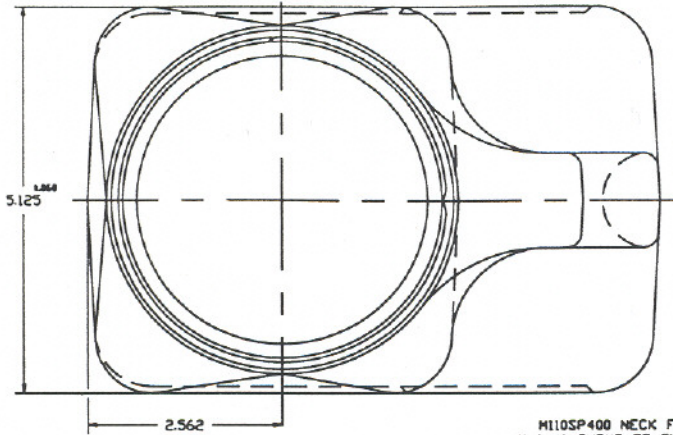

Part # 30WECO

DESC: 178 OZ. ECONOMY

M110SP400 NECK FINISH
(1 1/4) TURNS OF THREAD
(5) T.P.I. (200 PITCH)

.075 / .045
TYP.
.612 / .582
TYP.

4.331 / 4.296
TYP. DIA.
4.211 / 4.176
TYP. DIA.

MATERIAL TYPE	GRAM WEIGHT	NECK FINISH	OVER FLOW
PVC	137	110SP400	188.44

CASE	PACK	48' T/L QUANTITY	53' T/L QUANTITY	PRODUCTION PLANT
BULK	36	12600	13950	