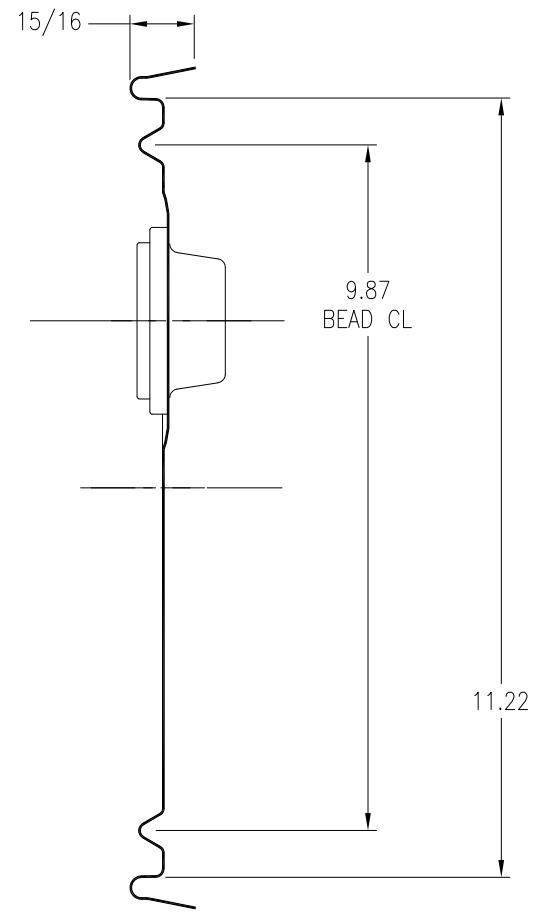

IF YOU...

MIX IT. FILL IT. PACK IT. SHIP IT.

WE HAVE A PRODUCT FOR YOU

Part #08WTHA

Tight Head Steel Pails

1 Gallon Gray Tight Head Steel Pail, Rieke Opening, Epoxy Phenolic Lining, UN Rated

The
CARYCOMPANY
Est. 1895

The
CARYCOMPANY
Est. 1895

11-1/4" DIAMETER
 UN CERTIFIED LUG COVER WITH RFS
 FOR OPEN HEAD PAILS