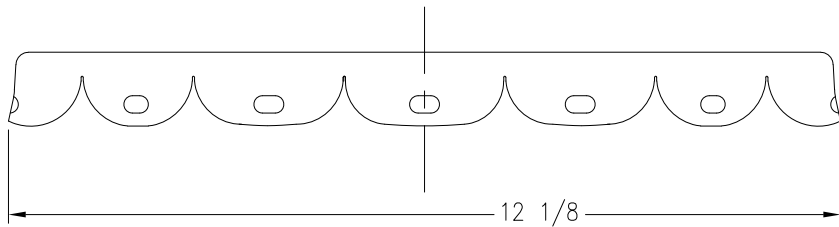

IF YOU...

MIX IT. FILL IT. PACK IT. SHIP IT.

WE HAVE A PRODUCT FOR YOU

Part #08WTHA

Tight Head Steel Pails

1 Gallon Gray Tight Head Steel Pail, Rieke Opening, Epoxy Phenolic Lining, UN Rated

The
CARYCOMPANY
Est. 1895

The
CARYCOMPANY
Est. 1895

11-1/4" DIAMETER
 UN CERTIFIED LUG COVER WITH RFS
 FOR OPEN HEAD PAILS