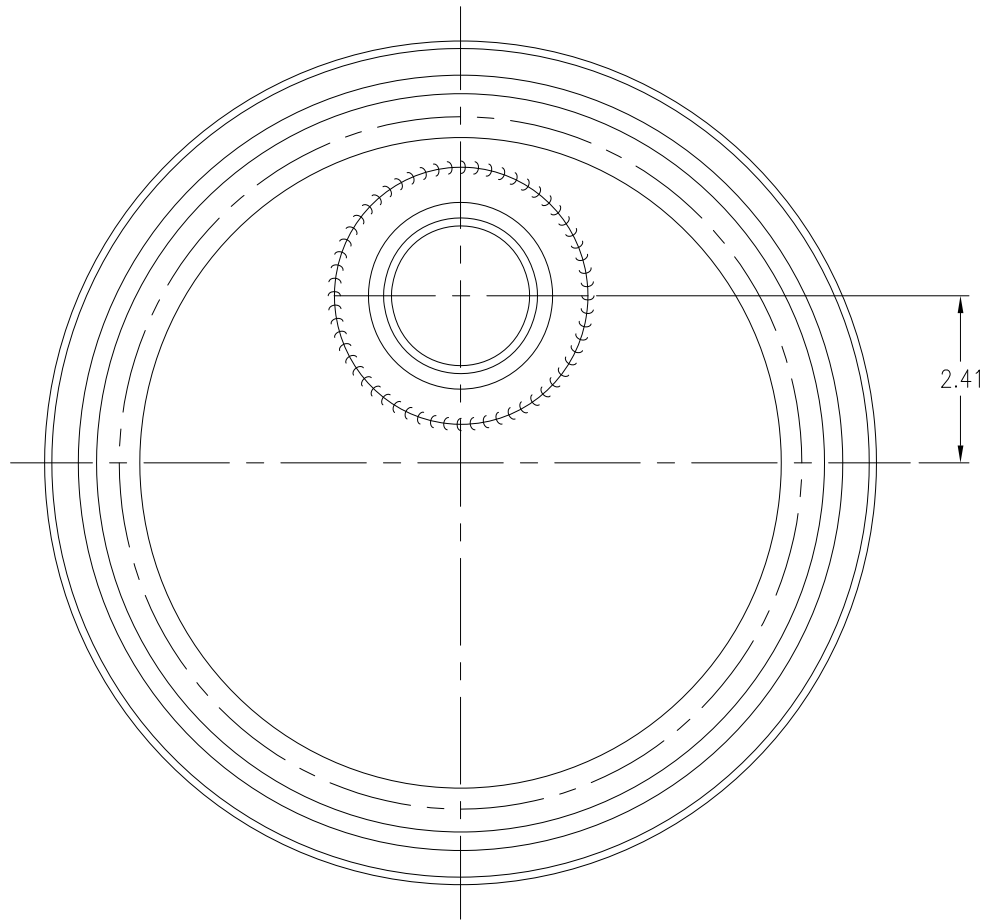

IF YOU...

MIX IT. FILL IT. PACK IT. SHIP IT.

WE HAVE A PRODUCT FOR YOU

Part #08WTHA

Tight Head Steel Pails

1 Gallon Gray Tight Head Steel Pail, Rieke Opening, Epoxy Phenolic Lining, UN Rated

The
CARYCOMPANY
Est. 1895

The
CARYCOMPANY
Est. 1895

11-1/4" DIAMETER
 UN CERTIFIED LUG COVER WITH RFS
 FOR OPEN HEAD PAILS