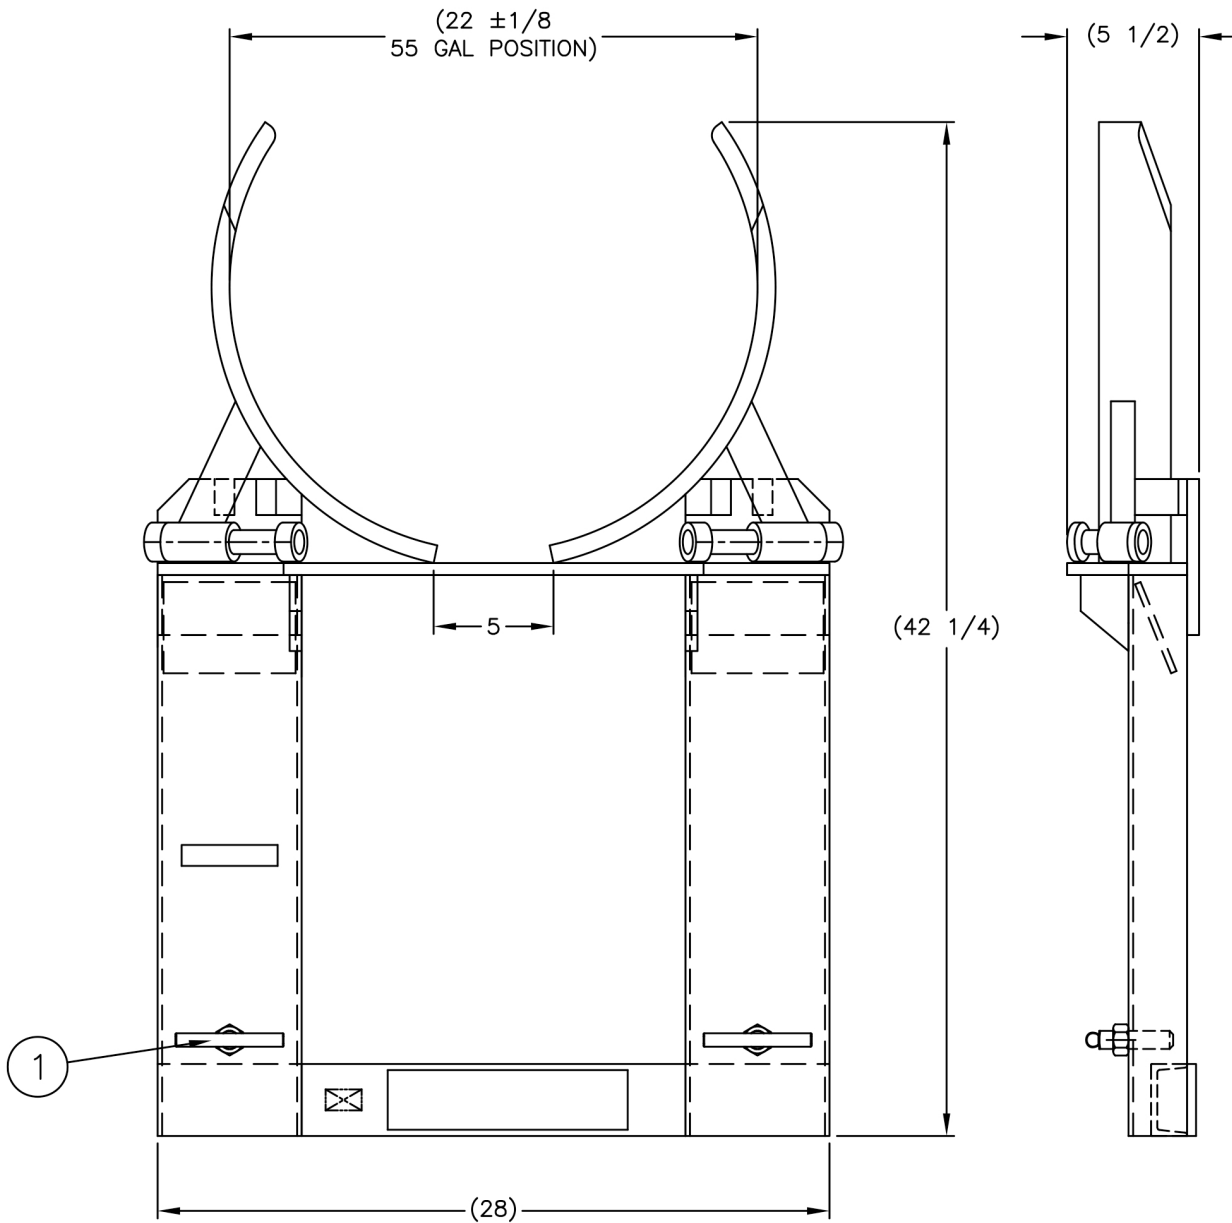

REPLACEMENT PARTS LIST

1	170668	BOLT: "T" REPLACEMENT	2

VALUE DRUM GRABS

- Economically priced lower capacity grabs
- VG models: Jaws not adjustable
- AVG models: adjustable

Model	SAVG-53
Capacity	1,000 lbs/Drum
Handles	One 30/55 gallon drums
Fork Pocket ID	5.5" x 2"
Weight:	128 lbs
Skid	YES

The
CARY COMPANY
Est. 1895

PRINT ISSUED

JUN 13 2007

R W S APP	12-19-12 UPDATED ADDRESS	REV. ECH & DATE	PART NAME		DRAWING: MY 06-13-89	
			CHECKED:		APP. ENGR.	
			TOLERANCE UNLESS OTHERWISE SPECIFIED		SCALE: 4" = 1"	
			FRACTION	3 PLACE DECIMAL	2 PLACE DECIMAL	
± 1/64	± .005	± .01				
ANGULAR ± 1-1/2°	SHEET 1 OF 1					
BREAK ALL SHARP EDGES AND REMOVE ALL BURRS				REV	A