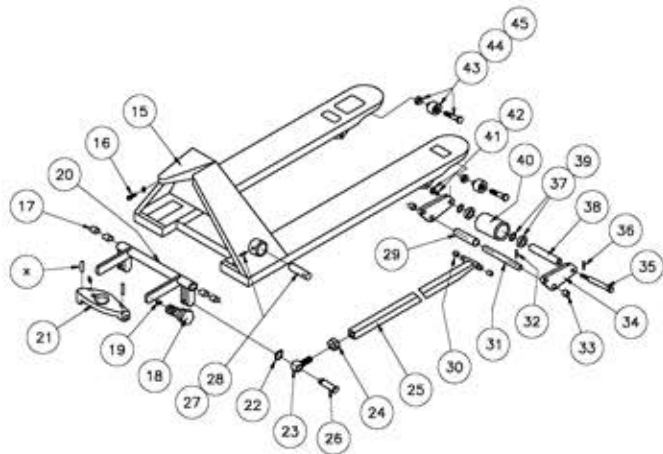

IF YOU...

MIX IT. FILL IT. PACK IT. SHIP IT.

WE HAVE A **PRODUCT** FOR YOU

Part #	26B775
Color	Green
Material	Steel
Weight	200 lbs.
Load Capacity	5,500 lbs.
Fork Width & Length	21" x 48"
Raised Height	8"
Lowered Height	3"
Fork Width	7"

CPII PALLET JACK

- Nylon wheels.
- Adjustable fork connecting rods.
- Entry/exit rollers.
- Overload bypass.
- Reinforced forks.
- Rubber coated handle.
- Raised height 8", Lowered height 3"
- 3 years pump warranty.
- 7" wide forks.
- 8" Nylon steering wheels.
- 3" Nylon load wheels.
- 48" O.A.H

P/N 272775

Wheel: Nylon
Fork: 21" x 48"
Weight: 200 lbs
Capacity: 5,500 lbs

HANDLE PARTS LIST (Type "A")

1	274076	L101	SPRING	1
2	274083	L102	BLADE SPRING	1
3	272453	L104	ELASTIC PIN	1
4	272043	L106	ELASTIC PIN	1
5	272322	L107	ELASTIC PIN	1
6	274075	L110	HANDLE	1
7	274079		KIT: BOLT/ELASTIC WASHER	1
		L111	HANDLE	3
		L112	ELASTIC PIN	3
8	272454		KIT: CHAIN/PIN	1
		L114	CHAIN	1
		L115	PIN	1
9	272791		KIT: CONTROL HANDLE	1
	274001	L103	ROLLER	1
	272042	L105	ELASTIC PIN	1
		L108	CONTROL HANDLE	1
	274084	L109	PULL BOARD	1
		L113	PULL ROD	1
		L114	PULL BOARD	1
10	274087		KIT: RELEASE ASSEMBLY	1
		L115	PIN	1
	272456	L116	ADJUSTING BOLT	1
	272337	L117	ADJUSTING NUT	1