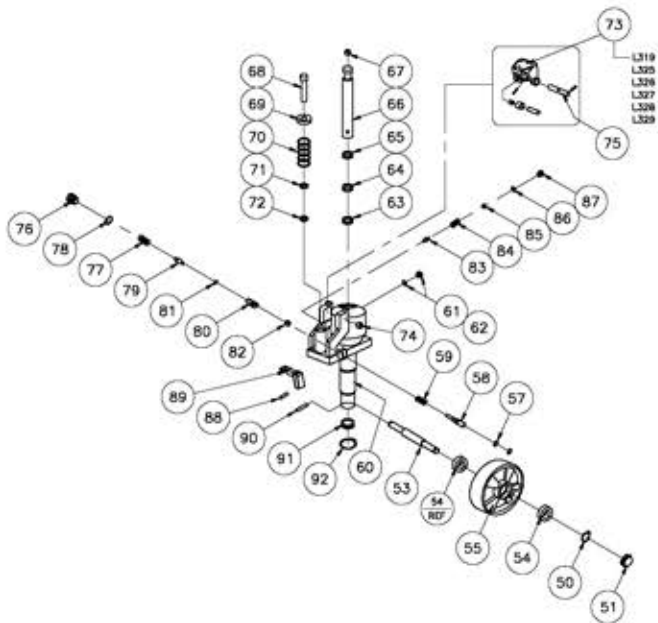

IF YOU...

MIX IT. FILL IT. PACK IT. SHIP IT.

WE HAVE A **PRODUCT** FOR YOU

Part #	26B775
Color	Green
Material	Steel
Weight	200 lbs.
Load Capacity	5,500 lbs.
Fork Width & Length	21" x 48"
Raised Height	8"
Lowered Height	3"
Fork Width	7"

CPII PALLET JACK

- Nylon wheels.
- Adjustable fork connecting rods.
- Entry/exit rollers.
- Overload bypass.
- Reinforced forks.
- Rubber coated handle.
- Raised height 8", Lowered height 3"
- 3 years pump warranty.
- 7" wide forks.
- 8" Nylon steering wheels.
- 3" Nylon load wheels.
- 48" O.A.H

P/N 272775

Wheel: Nylon
Fork: 21" x 48"
Weight: 200 lbs
Capacity: 5,500 lbs

HANDLE PARTS LIST (Type "A")

1	274076	L101	SPRING	1
2	274083	L102	BLADE SPRING	1
3	272453	L104	ELASTIC PIN	1
4	272043	L106	ELASTIC PIN	1
5	272322	L107	ELASTIC PIN	1
6	274075	L110	HANDLE	1
7	274079		KIT: BOLT/ELASTIC WASHER	1
		L111	HANDLE	3
		L112	ELASTIC PIN	3
8	272454		KIT: CHAIN/PIN	1
		L114	CHAIN	1
		L115	PIN	1
9	272791		KIT: CONTROL HANDLE	1
	274001	L103	ROLLER	1
	272042	L105	ELASTIC PIN	1
		L108	CONTROL HANDLE	1
	274084	L109	PULL BOARD	1
		L113	PULL ROD	1
		L114	PULL BOARD	1
10	274087		KIT: RELEASE ASSEMBLY	1
		L115	PIN	1
	272456	L116	ADJUSTING BOLT	1
	272337	L117	ADJUSTING NUT	1