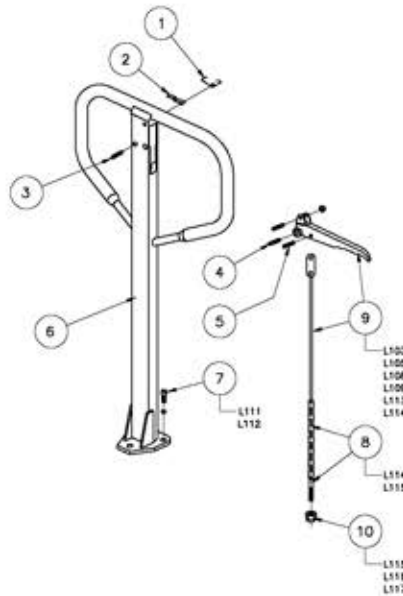

IF YOU...

MIX IT. FILL IT. PACK IT. SHIP IT.

WE HAVE A **PRODUCT** FOR YOU

Part #	26B775
Color	Green
Material	Steel
Weight	200 lbs.
Load Capacity	5,500 lbs.
Fork Width & Length	21" x 48"
Raised Height	8"
Lowered Height	3"
Fork Width	7"

CPII PALLET JACK

- Nylon wheels.
- Adjustable fork connecting rods.
- Entry/exit rollers.
- Overload bypass.
- Reinforced forks.
- Rubber coated handle.
- Raised height 8", Lowered height 3"
- 3 years pump warranty.
- 7" wide forks.
- 8" Nylon steering wheels.
- 3" Nylon load wheels.
- 48" O.A.H

P/N 272775

Wheel: Nylon
Fork: 21" x 48"
Weight: 200 lbs
Capacity: 5,500 lbs

HANDLE PARTS LIST (Type "A")

1	274076	L101	SPRING	1
2	274083	L102	BLADE SPRING	1
3	272453	L104	ELASTIC PIN	1
4	272043	L106	ELASTIC PIN	1
5	272322	L107	ELASTIC PIN	1
6	274075	L110	HANDLE	1
7	274079		KIT: BOLT/ELASTIC WASHER	1
		L111	HANDLE	3
		L112	ELASTIC PIN	3
8	272454		KIT: CHAIN/PIN	1
		L114	CHAIN	1
		L115	PIN	1
9	272791		KIT: CONTROL HANDLE	1
	274001	L103	ROLLER	1
	272042	L105	ELASTIC PIN	1
		L108	CONTROL HANDLE	1
	274084	L109	PULL BOARD	1
		L113	PULL ROD	1
		L114	PULL BOARD	1
10	274087		KIT: RELEASE ASSEMBLY	1
		L115	PIN	1
	272456	L116	ADJUSTING BOLT	1
	272337	L117	ADJUSTING NUT	1