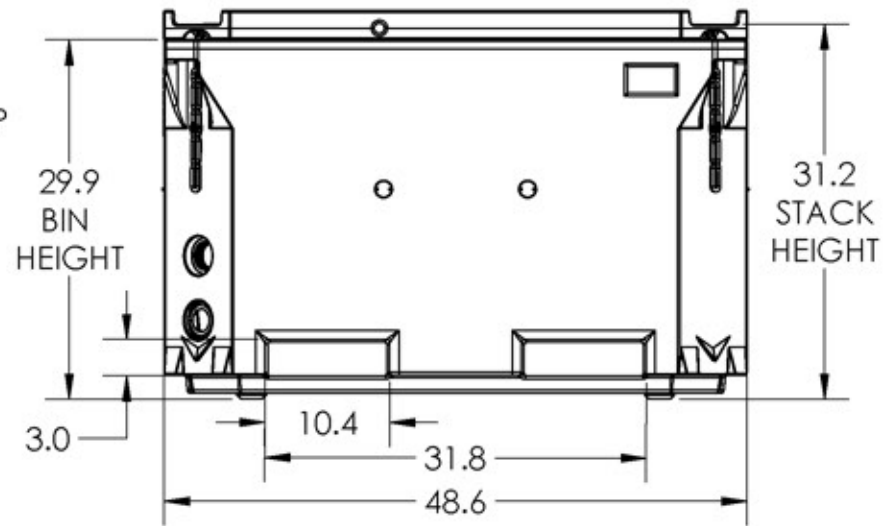

IF YOU...

MIX IT. FILL IT. PACK IT. SHIP IT.

WE HAVE A **PRODUCT** FOR YOU

Polar® PB660 - 166 Gallon Insulated Bin

Product Category: Insulated Bins

Part #	26BA65
Capacity	166 gal.
Color	Blue
Material	HDPE
Dimensions	49"L x 41"W x 30"H (Outside)
Weight	Box: 100 lbs / 45 kg, Lid: 31 lbs / 13.8 kg
Model	Polar® PB660
Note	**Lid Included

The
CARY COMPANY
Est. 1895

1195 W. Fullerton Ave. | Addison, IL 60101 | T: 630.629.6600 | F: 630.629.3690 | TheCaryCompany.com

INTERNAL DIMENSIONS:

L: 43.6"
 W: 35.9"
 H: 24.1"

The
CARY COMPANY
 Est. 1895

ALL DIMENSIONS ARE IN INCHES, NOMINAL, & SUBJECT TO CHANGE WITHOUT NOTICE.
 ALL DIMENSIONS ON ROTATIONAL MOLDED PARTS ARE SUBJECT TO A ± 3% TOLERANCE.

DO NOT SCALE		DRAWN BY	TITLE	REVISION
STATUS:	Released	TJK	ASM INSUL BIN PB660 WD FISH	A
		PART NO.	ENG. ID.	SHEET
		1934701M__01	D005592	1 OF 1