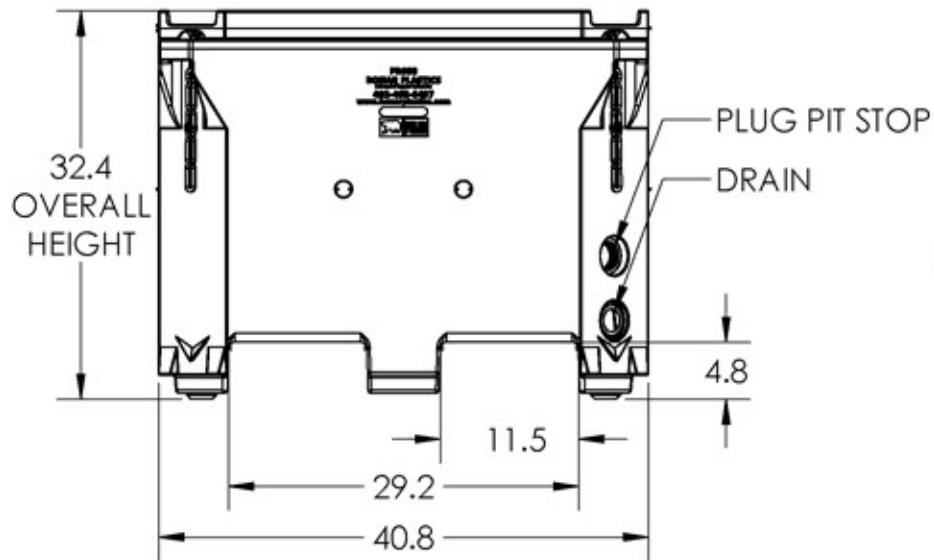

IF YOU...

MIX IT. FILL IT. PACK IT. SHIP IT.

WE HAVE A **PRODUCT** FOR YOU

Polar® PB660 - 166 Gallon Insulated Bin

Product Category: Insulated Bins

Part #	26BA65
Capacity	166 gal.
Color	Blue
Material	HDPE
Dimensions	49"L x 41"W x 30"H (Outside)
Weight	Box: 100 lbs / 45 kg, Lid: 31 lbs / 13.8 kg
Model	Polar® PB660
Note	**Lid Included

The
CARY COMPANY
Est. 1895

1195 W. Fullerton Ave. | Addison, IL 60101 | T: 630.629.6600 | F: 630.629.3690 | TheCaryCompany.com

INTERNAL DIMENSIONS:

L: 43.6"
 W: 35.9"
 H: 24.1"

The
CARY COMPANY
 Est. 1895

ALL DIMENSIONS ARE IN INCHES, NOMINAL, & SUBJECT TO CHANGE WITHOUT NOTICE.
 ALL DIMENSIONS ON ROTATIONAL MOLDED PARTS ARE SUBJECT TO A ± 3% TOLERANCE.

DO NOT SCALE		DRAWN BY	TITLE	REVISION
STATUS:	Released	TJK	ASM INSUL BIN PB660 WD FISH	A
		PART NO.	ENG. ID.	SHEET
		1934701M__01	D005592	1 OF 1