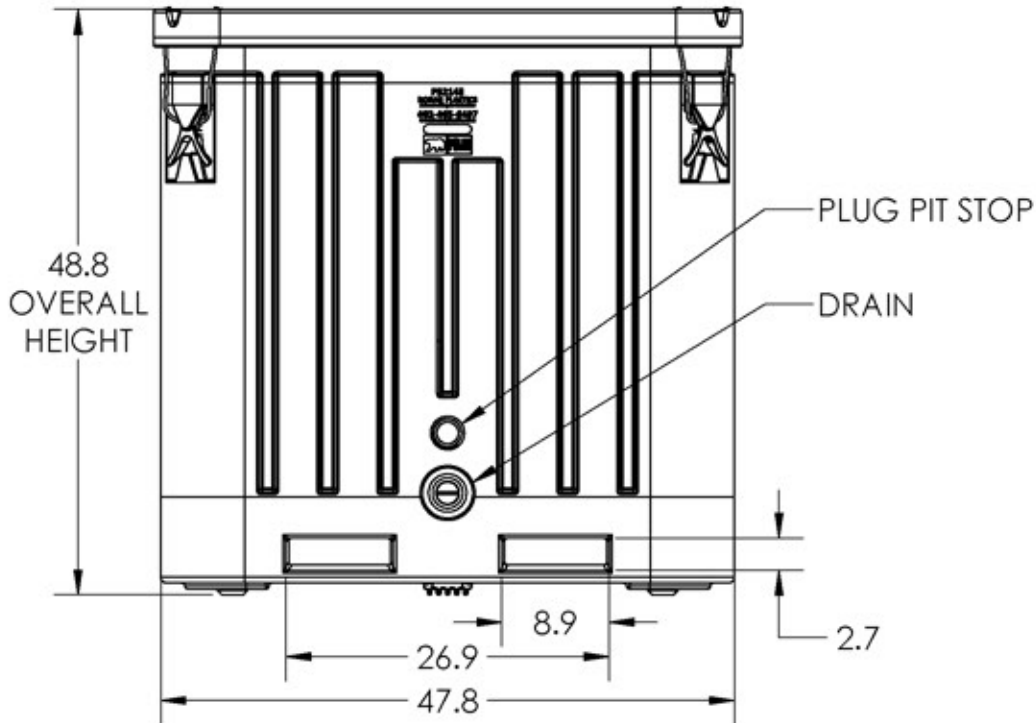

IF YOU...

MIX IT. FILL IT. PACK IT. SHIP IT.

WE HAVE A PRODUCT FOR YOU

Polar® PB2145 - 258 Gallon Insulated Bin

Product Category: Insulated Bins

Part #	26BA96
Capacity	258 gal.
Color	Blue
Material	HDPE
Dimensions	48"L x 43"W x 47"H (Outside)
Weight	Box: 164 lbs / 74 kg, Lid: 38 lbs / 17 kg
Model	Polar® PB2145
Note	**Lid Included

The
CARY COMPANY
Est. 1895

1195 W. Fullerton Ave. | Addison, IL 60101 | T: 630.629.6600 | F: 630.629.3690 | TheCaryCompany.com

INTERNAL DIMENSIONS:

L: 35.2"
 W: 43.0"
 H: 37.7"

The **CARY** COMPANY
 Est. 1895

DO NOT SCALE		DRAWN BY	TITLE	REVISION
STATUS	Released	TJK	ASM INSUL BIN PB2145 WD FISH	A
PART NO.	ENG. ID.			SHEET 1 OF 1