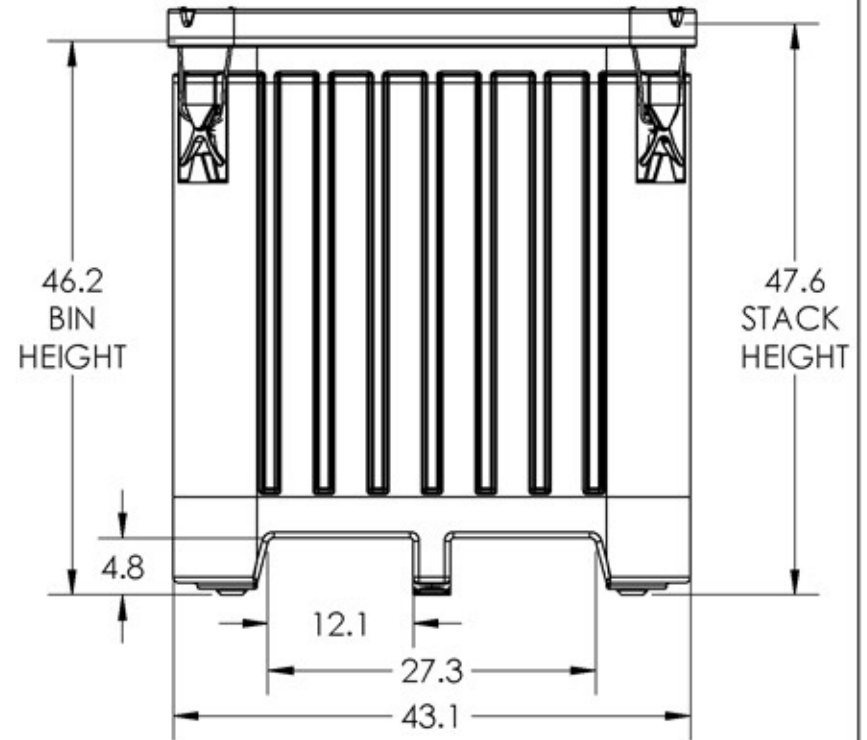

IF YOU...

MIX IT. FILL IT. PACK IT. SHIP IT.

WE HAVE A PRODUCT FOR YOU

Polar® PB2145 - 258 Gallon Insulated Bin

Product Category: Insulated Bins

Part #	26BA96
Capacity	258 gal.
Color	Blue
Material	HDPE
Dimensions	48"L x 43"W x 47"H (Outside)
Weight	Box: 164 lbs / 74 kg, Lid: 38 lbs / 17 kg
Model	Polar® PB2145
Note	**Lid Included

The
CARY COMPANY
Est. 1895

1195 W. Fullerton Ave. | Addison, IL 60101 | T: 630.629.6600 | F: 630.629.3690 | TheCaryCompany.com

INTERNAL DIMENSIONS:

L: 35.2"
 W: 43.0"
 H: 37.7"

The **CARY** COMPANY
 Est. 1895

DO NOT SCALE		DRAWN BY	TITLE	REVISION
STATUS	Released	TJK	ASM INSUL BIN PB2145 WD FISH	A
PART NO.	ENG. ID.			SHEET 1 OF 1