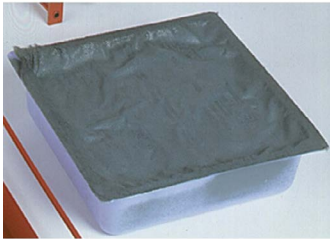

IF YOU...

MIX IT. FILL IT. PACK IT. SHIP IT.

WE HAVE A PRODUCT FOR YOU

Replacement Plastic Absorbent Pan For Drip Tray Kit for Drum Cradles

Product Category: Drum Cradles

Part #	26BDPT
Capacity	2 qt.
Color	Green
Material	Steel/HDPE
Dimensions	9.75"L x 9.75"W x 1.75"H
Weight	1 lbs.
Case Pack	1 ea.
Pallet Pack	3 ea.
Country of Manufacture	United States
Model	270414