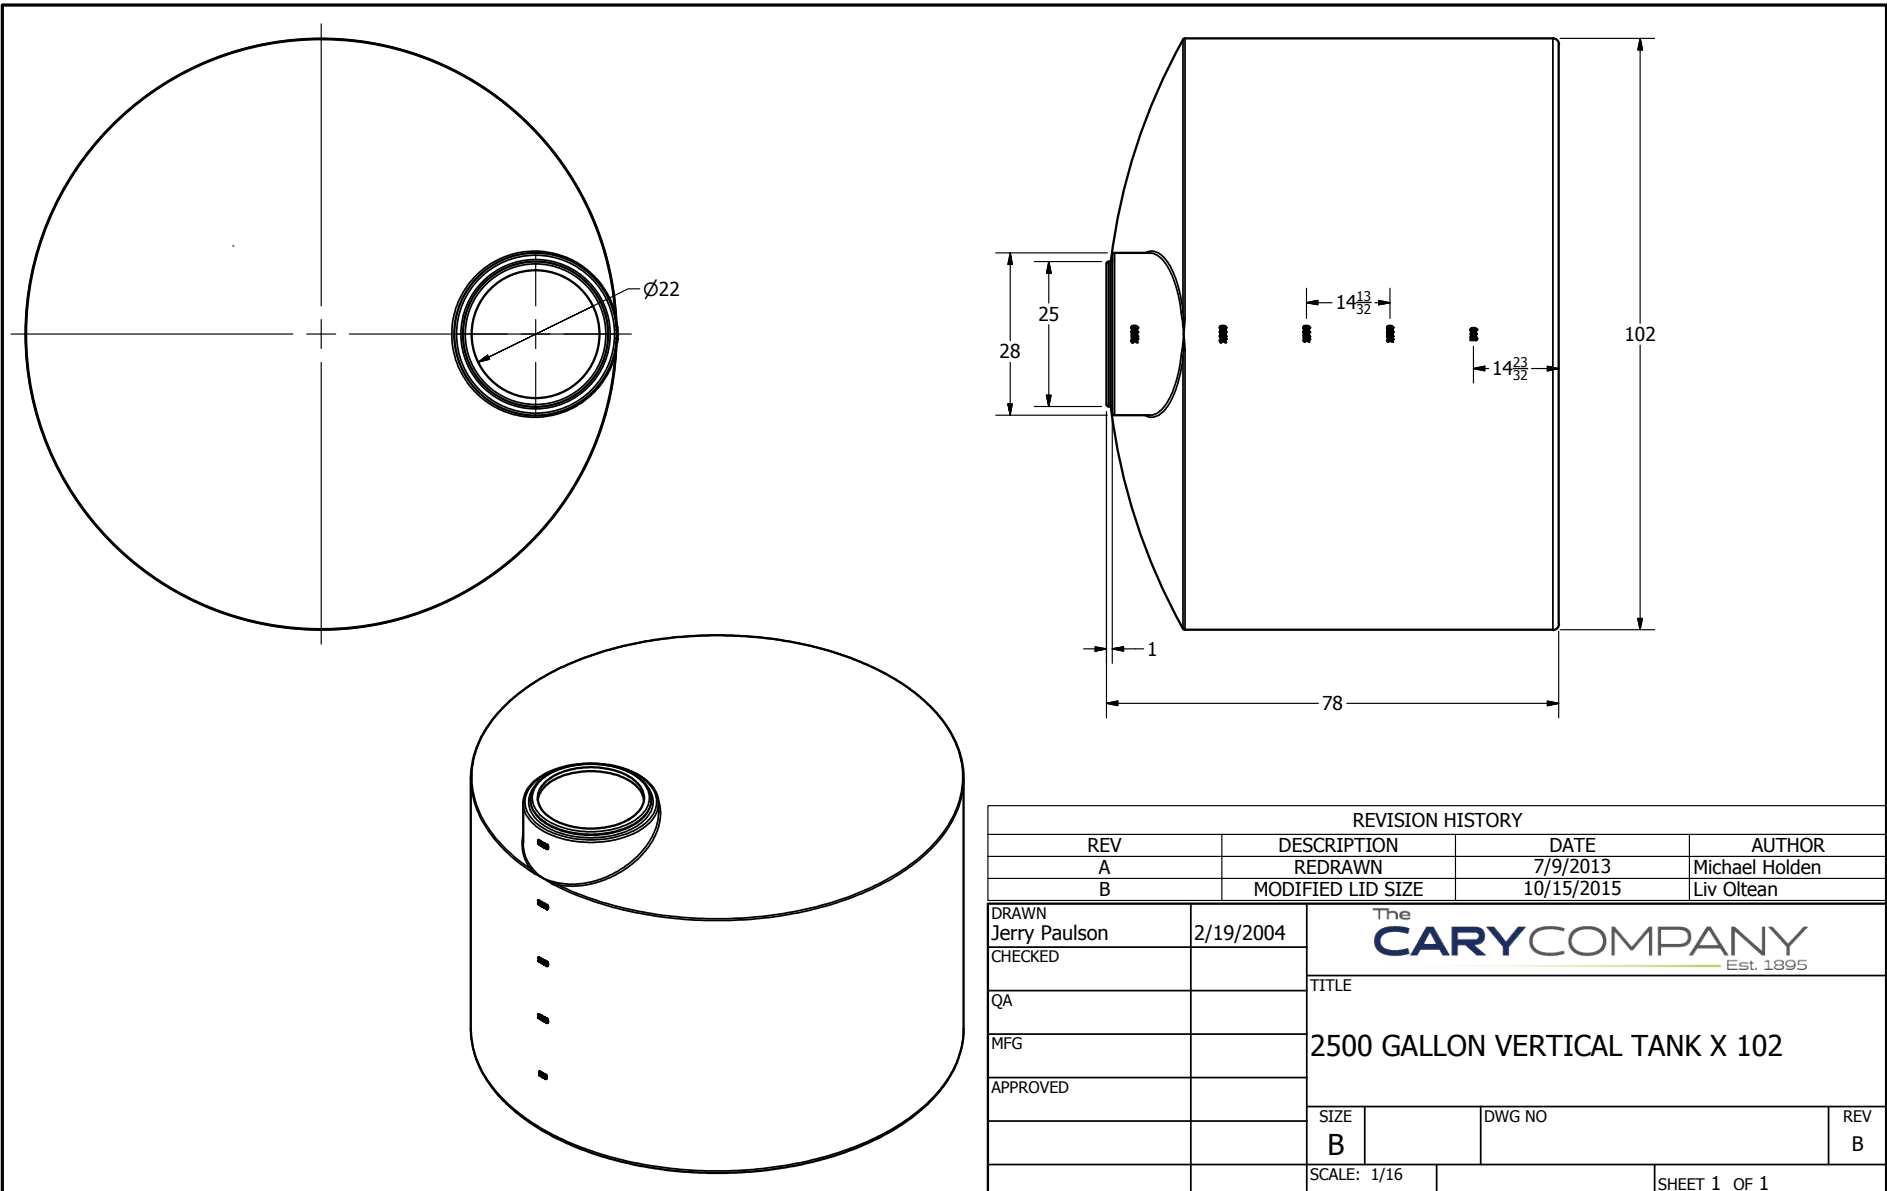

REVISION HISTORY

REV	DESCRIPTION	DATE	AUTHOR
A	REDRAWN	7/9/2013	Michael Holden
B	MODIFIED LID SIZE	10/15/2015	Liv Oltean

DRAWN Jerry Paulson	2/19/2004			
CHECKED				
QA		TITLE		
MFG		2500 GALLON VERTICAL TANK X 102		
APPROVED				
		SIZE <b>B</b>	DWG NO	REV <b>B</b>
		SCALE: 1/16	SHEET 1 OF 1	