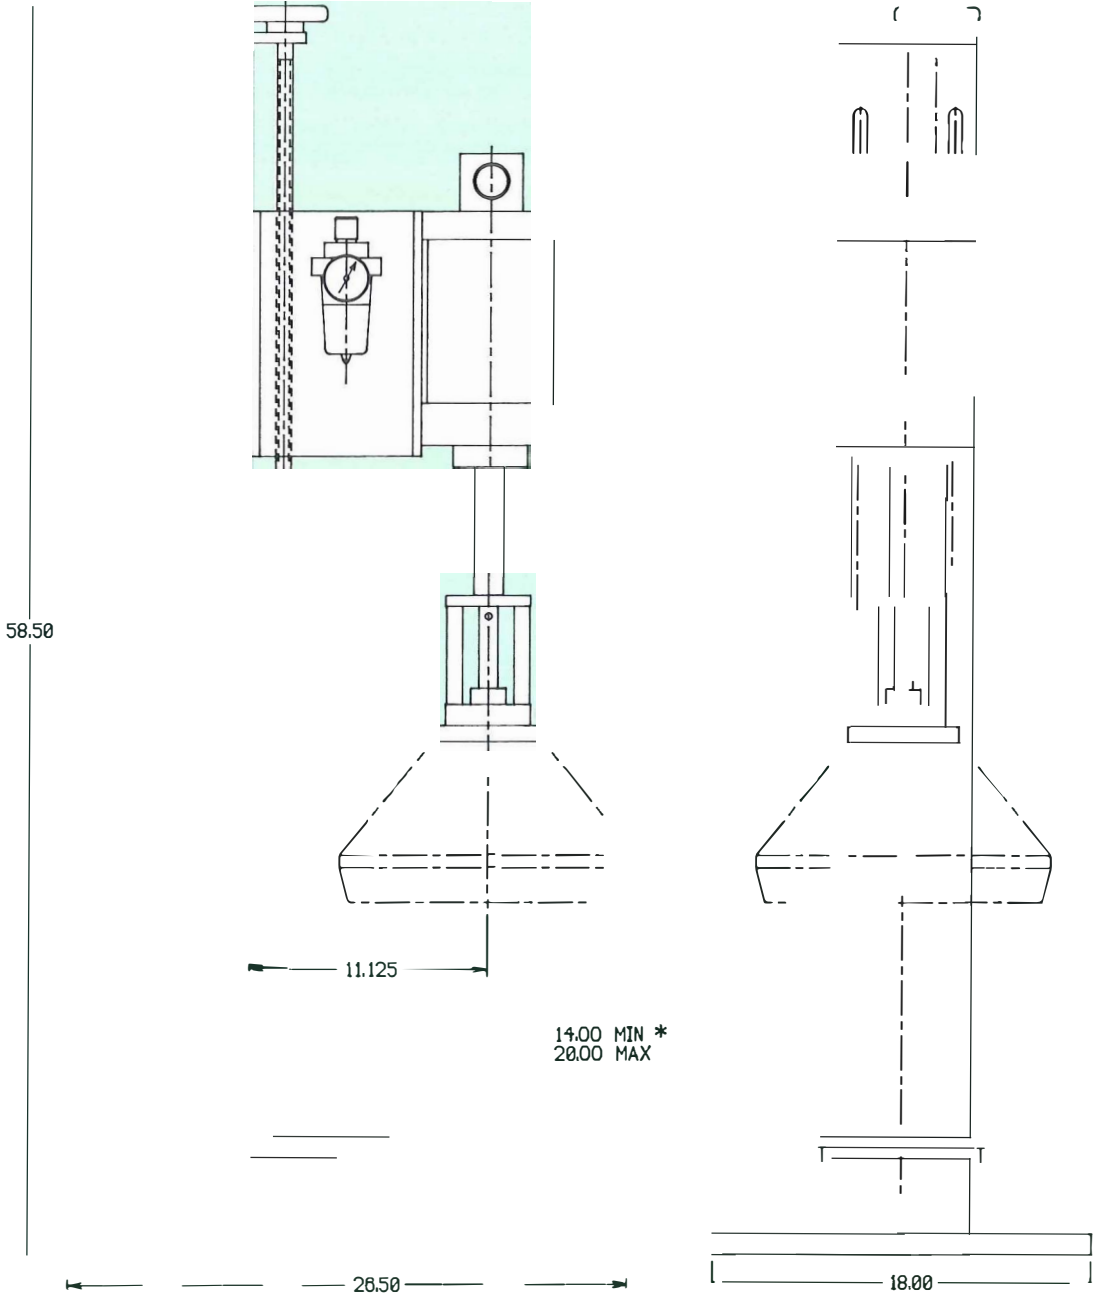

Dimensions for Semi Automatic Lug Type Closing Tool

Approx. Weight: 410 lbs.

* Indicates pail height range