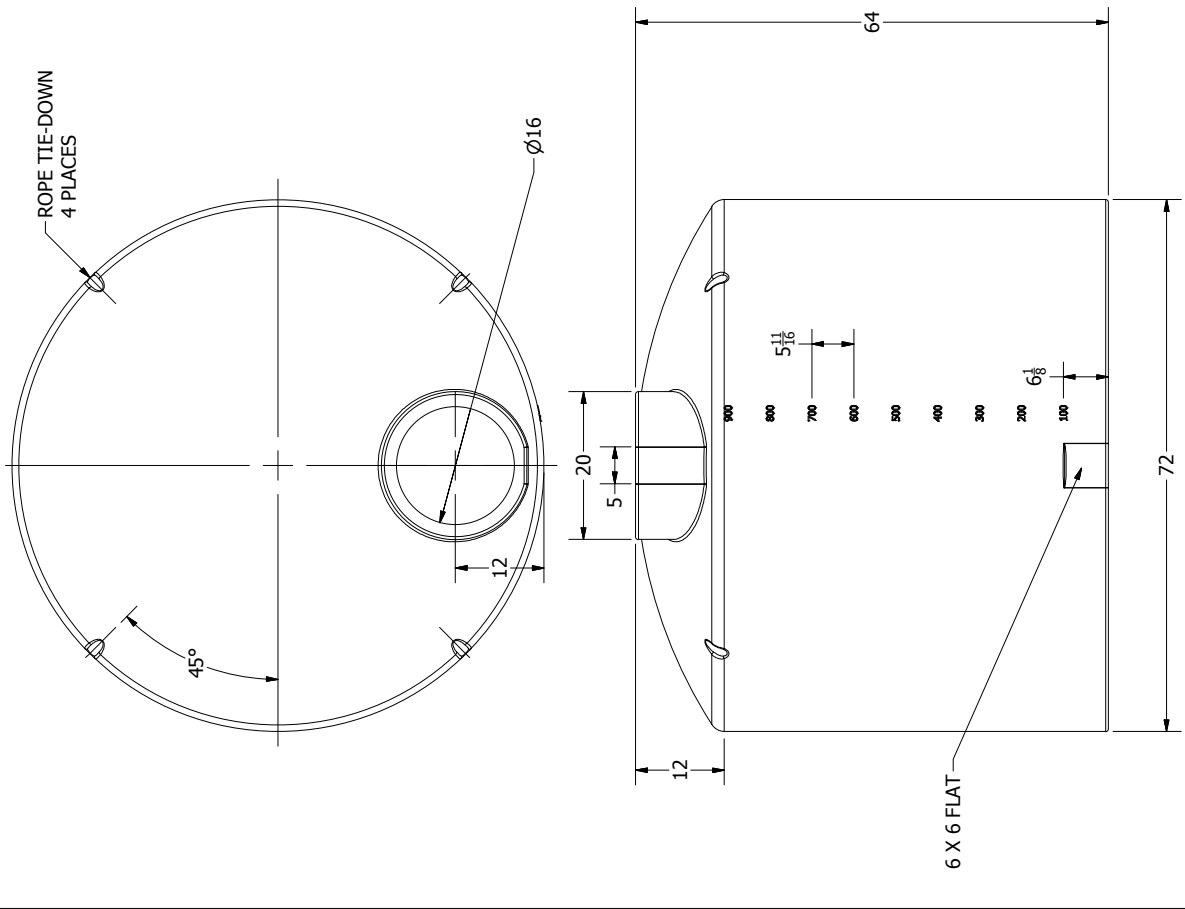

DRAWN	7/17/2013	The <b>CARY COMPANY</b> Est. 1895	
Michael Holden		TITLE	
CHECKED		1000 GALLON X 72 VERTICAL TANK	
QA		SIZE	DWG NO
MFG		B	
APPROVED		SCALE:	1/16
		REV	SHEET 1 OF 1