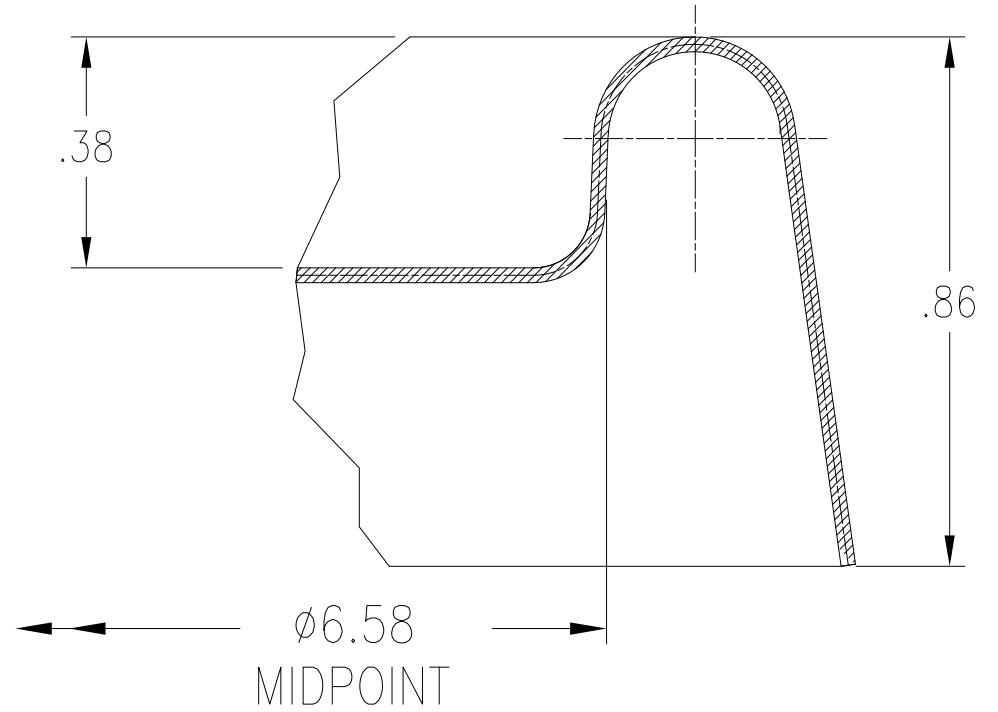

IF YOU...

MIX IT. FILL IT. PACK IT. SHIP IT.

WE HAVE A **PRODUCT** FOR YOU

Part #26W1WL

Steel Pail Lids

24 Gauge White Steel Lug Cover, UN Rated, Unlined w/Rieke Flexspout®, 12-1/8" Dia. (S3 Series)

The
CARYCOMPANY
Est. 1895

1195 W. Fullerton Ave. | Addison, IL 60101 | T: 630.629.6600 | F: 630.629.3690 | TheCaryCompany.com

ROUND EDGES = 1/64"R U.O.S.
TOLERANCES U.O.S.

The
CARY COMPANY
Est. 1895

DRAWN BY:	SCALE	REV. BY	NO.	DATE	REVISION DESCRIPTION
J.Zavala					
CHECKED BY:	DATE				
.	5-15-14				

ANGLES	± 1/4°
HUNDREDTHS	±0.01
THOUSANDTHS	±0.001
FINISH	63/

PRODUCT DRAWING
6.5 DIAM. - 1 GALLON PAIL
LUG COVER with RIEKE FLEXSPOUT

APPROVED BY:	SUPERCEDES	MATERIAL	PRINT NO.	REV.
			PD100-5-008	