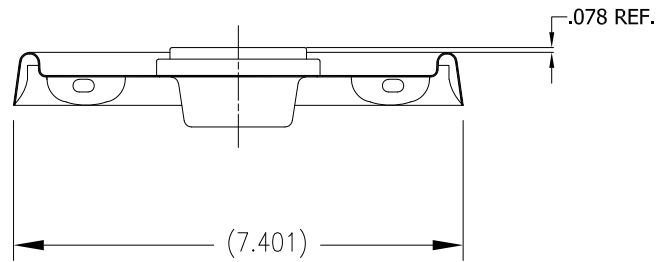

IF YOU...

MIX IT. FILL IT. PACK IT. SHIP IT.

WE HAVE A **PRODUCT** FOR YOU

Part #26W1WL

Steel Pail Lids

24 Gauge White Steel Lug Cover, UN Rated, Unlined w/Rieke Flexspout®, 12-1/8" Dia. (S3 Series)

The
CARYCOMPANY
Est. 1895

1195 W. Fullerton Ave. | Addison, IL 60101 | T: 630.629.6600 | F: 630.629.3690 | TheCaryCompany.com

ROUND EDGES = 1/64"R U.O.S.
TOLERANCES U.O.S.

The
CARY COMPANY
Est. 1895

DRAWN BY:	SCALE	REV. BY	NO.	DATE	REVISION DESCRIPTION
J.Zavala					
CHECKED BY:	DATE				
.	5-15-14				

ANGLES	± 1/4°
HUNDREDTHS	±0.01
THOUSANDTHS	±0.001
FINISH	63/

PRODUCT DRAWING
6.5 DIAM. - 1 GALLON PAIL
LUG COVER with RIEKE FLEXSPOUT

APPROVED BY:	SUPERCEDES	MATERIAL	PRINT NO.	REV.
			PD100-5-008	