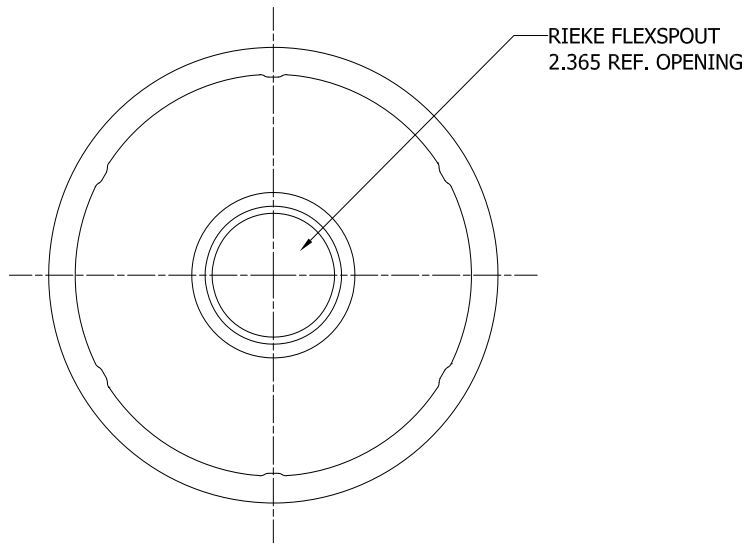

IF YOU...

MIX IT. FILL IT. PACK IT. SHIP IT.

WE HAVE A **PRODUCT** FOR YOU

Part #26W1WL

Steel Pail Lids

24 Gauge White Steel Lug Cover, UN Rated, Unlined w/Rieke Flexspout®, 12-1/8" Dia. (S3 Series)

The
CARYCOMPANY
Est. 1895

1195 W. Fullerton Ave. | Addison, IL 60101 | T: 630.629.6600 | F: 630.629.3690 | TheCaryCompany.com

ROUND EDGES = 1/64"R U.O.S.
TOLERANCES U.O.S.

The
CARY COMPANY
Est. 1895

DRAWN BY:	SCALE	REV. BY	NO.	DATE	REVISION DESCRIPTION
J.Zavala					
CHECKED BY:	DATE				
.	5-15-14				

ANGLES	± 1/4°
HUNDREDTHS	±0.01
THOUSANDTHS	±0.001
FINISH	63/

PRODUCT DRAWING
6.5 DIAM. - 1 GALLON PAIL
LUG COVER with RIEKE FLEXSPOUT

APPROVED BY:	SUPERCEDES	MATERIAL	PRINT NO.	REV.
			PD100-5-008	