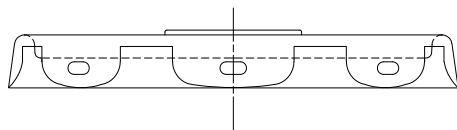

IF YOU...

MIX IT. FILL IT. PACK IT. SHIP IT.

WE HAVE A **PRODUCT** FOR YOU

Part #26W1WL

Steel Pail Lids

24 Gauge White Steel Lug Cover, UN Rated, Unlined w/Rieke Flexspout®, 12-1/8" Dia. (S3 Series)

The
CARYCOMPANY
Est. 1895

1195 W. Fullerton Ave. | Addison, IL 60101 | T: 630.629.6600 | F: 630.629.3690 | TheCaryCompany.com

ROUND EDGES = 1/64"R U.O.S.
TOLERANCES U.O.S.

The
CARY COMPANY
Est. 1895

DRAWN BY:	SCALE	REV. BY	NO.	DATE	REVISION DESCRIPTION
J.Zavala					
CHECKED BY:	DATE				
.	5-15-14				