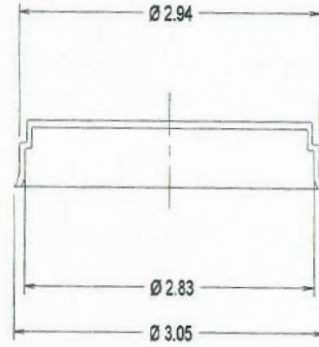

IF YOU...

MIX IT. FILL IT. PACK IT. SHIP IT.

WE HAVE A **PRODUCT** FOR YOU

Part #26W8RU

SnapSeal Capsels

2" SnapSeal® RII-2 Blue Plastic Capsel for Steel Drums

The
CARYCOMPANY
Est. 1895

R-II-3/4

R-II-2

MACHINING TOL:
 FRAC = \pm 1/16
 XX = \pm .016
 XXX = \pm .005

MATERIAL	Finish
ATLANTA SNAP SEAL LTD.	
SNAP SEAL CAPS	
R-II-2 & R-II-3/4 SNAP SEAL	
BY: CCG	SCALE: -
DATE: 6-16-08	REV: -
No. R-II-2-75-00C	