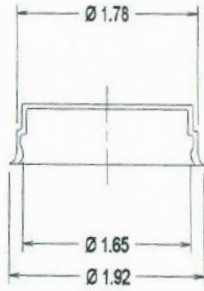

IF YOU...

MIX IT. FILL IT. PACK IT. SHIP IT.

WE HAVE A **PRODUCT** FOR YOU

Part #26W8RU

SnapSeal Capsels

2" SnapSeal® RII-2 Blue Plastic Capsel for Steel Drums

The
CARYCOMPANY
Est. 1895

R-II-3/4

R-II-2

MACHINING TOL:
 FRAC = \pm 1/16
 XX = \pm .016
 XXX = \pm .005

MATERIAL	Finish
ATLANTA SNAP SEAL LTD.	
SNAP SEAL CAPS	
R-II-2 & R-II-3/4 SNAP SEAL	
BY: CCG	SCALE: -
DATE: 6-16-08	REV: -
No. R-II-2-75-00C	