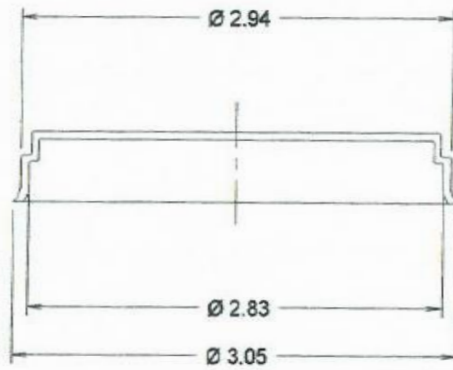

IF YOU...

MIX IT. FILL IT. PACK IT. SHIP IT.

WE HAVE A **PRODUCT** FOR YOU

Part #26W9RR

SnapSeal Capseals

3/4" SnapSeal® RII-3/4 Red Plastic Capseal for Steel Drums

The
CARYCOMPANY
Est. 1895

MACHINING TOL-

FRAC	= ±	1/16
JX	= ±	.016
JXX	= ±	.025

MATERIAL	Plastic		
SNAP SEAL CAPS			
R-II-2 & R-II-3/4 SNAP SEAL			
BY-	CCG	SCALE-	DET
DATE-	5-18-08	REV-	No. R-II-2-.75-00