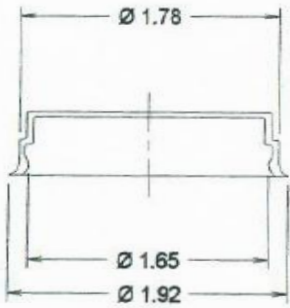

IF YOU...

MIX IT. FILL IT. PACK IT. SHIP IT.

WE HAVE A **PRODUCT** FOR YOU

Part #26W9RR

SnapSeal Capseals

3/4" SnapSeal® RII-3/4 Red Plastic Capseal for Steel Drums

The
CARYCOMPANY
Est. 1895

MACHINING TOL-

FRAC	= ±	1/16
JX	= ±	.016
JXX	= ±	.025

MATERIAL	Plastic		
SNAP SEAL CAPS			
R-II-2 & R-II-3/4 SNAP SEAL			
BY-	CCG	SCALE-	DET
DATE-	5-18-08	REV-	No. R-II-2-.75-00