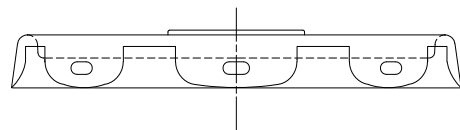

IF YOU...

MIX IT. FILL IT. PACK IT. SHIP IT.

WE HAVE A **PRODUCT** FOR YOU

Part #26WA6I

Steel Pail Lids

24 Gauge Gray Steel Lug Cover, UN Rated, Pigmented Phenolic Lined w/Rieke Flexspout (S3 Series)

The
CARYCOMPANY
Est. 1895

1195 W. Fullerton Ave. | Addison, IL 60101 | T: 630.629.6600 | F: 630.629.3690 | TheCaryCompany.com

ROUND EDGES = 1/64"R U.O.S.
TOLERANCES U.O.S.

The
CARY COMPANY
Est. 1895

| DRAWN BY: | SCALE | REV. BY | NO. | DATE | REVISION DESCRIPTION |
|-------------|---------|---------|-----|------|----------------------|
| J.Zavala | | | | | |
| CHECKED BY: | DATE | | | | |
| . | 5-15-14 | | | | |

| | |
|-------------|--------|
| ANGLES | ± 1/4° |
| HUNDREDTHS | ±0.01 |
| THOUSANDTHS | ±0.001 |
| FINISH | 63/ |

PRODUCT DRAWING
6.5 DIAM. - 1 GALLON PAIL
LUG COVER with RIEKE FLEXSPOUT

| APPROVED BY: | SUPERCEDES | MATERIAL | PRINT NO. | REV. |
|--------------|------------|----------|-------------|------|
| | | | PD100-5-008 | |