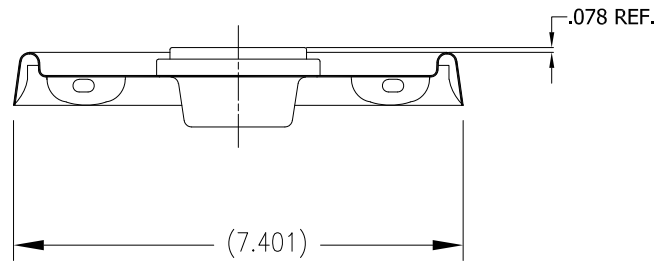

IF YOU...

MIX IT. FILL IT. PACK IT. SHIP IT.

WE HAVE A **PRODUCT** FOR YOU

Part #26WA6I

Steel Pail Lids

24 Gauge Gray Steel Lug Cover, UN Rated, Pigmented Phenolic Lined w/Rieke Flexspout (S3 Series)

The
CARYCOMPANY
Est. 1895

1195 W. Fullerton Ave. | Addison, IL 60101 | T: 630.629.6600 | F: 630.629.3690 | TheCaryCompany.com

ROUND EDGES = 1/64"R U.O.S.
TOLERANCES U.O.S.

The
CARY COMPANY
Est. 1895

| DRAWN BY: | SCALE | REV. BY | NO. | DATE | REVISION DESCRIPTION |
|-------------|---------|---------|-----|------|----------------------|
| J.Zavala | | | | | |
| CHECKED BY: | DATE | | | | |
| . | 5-15-14 | | | | |

| | |
|-------------|--------|
| ANGLES | ± 1/4° |
| HUNDREDTHS | ±0.01 |
| THOUSANDTHS | ±0.001 |
| FINISH | 63/ |

PRODUCT DRAWING
6.5 DIAM. - 1 GALLON PAIL
LUG COVER with RIEKE FLEXSPOUT

| APPROVED BY: | SUPERCEDES | MATERIAL | PRINT NO. | REV. |
|--------------|------------|----------|-------------|------|
| | | | PD100-5-008 | |