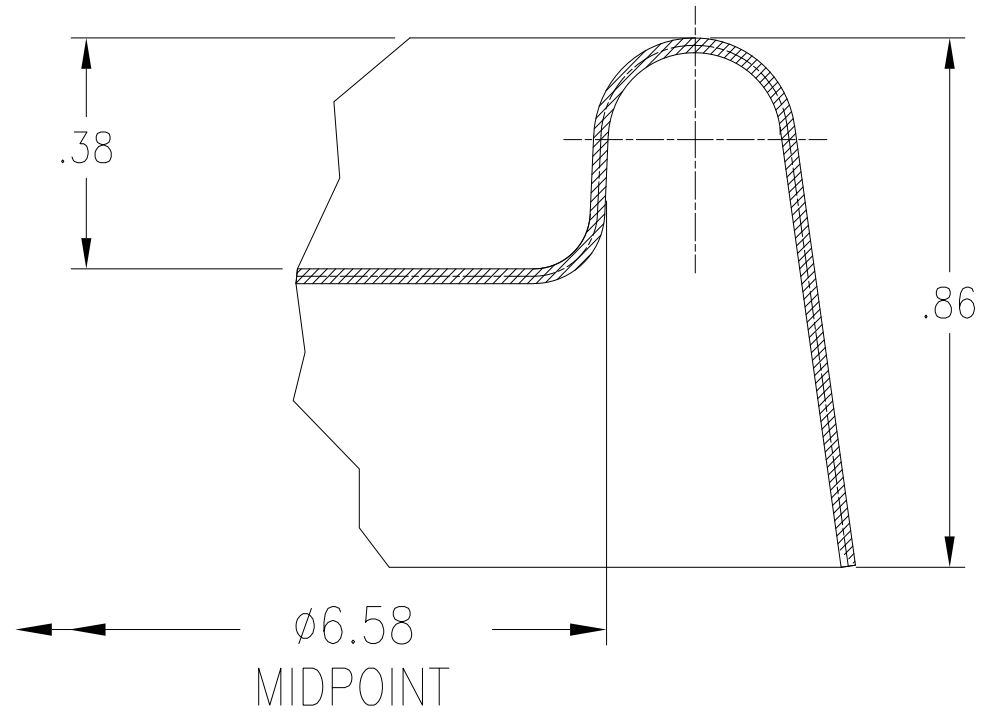

IF YOU...

MIX IT. FILL IT. PACK IT. SHIP IT.

WE HAVE A **PRODUCT** FOR YOU

Part #26WA6I

Steel Pail Lids

24 Gauge Gray Steel Lug Cover, UN Rated, Pigmented Phenolic Lined w/Rieke Flexspout (S3 Series)

The
CARYCOMPANY
Est. 1895

1195 W. Fullerton Ave. | Addison, IL 60101 | T: 630.629.6600 | F: 630.629.3690 | TheCaryCompany.com

ROUND EDGES = 1/64"R U.O.S.
TOLERANCES U.O.S.

The
CARY COMPANY
Est. 1895

| DRAWN BY: | SCALE | REV. BY | NO. | DATE | REVISION DESCRIPTION |
|-------------|---------|---------|-----|------|----------------------|
| J.Zavala | | | | | |
| CHECKED BY: | DATE | | | | |
| . | 5-15-14 | | | | |

| | |
|-------------|--------|
| ANGLES | ± 1/4° |
| HUNDREDTHS | ±0.01 |
| THOUSANDTHS | ±0.001 |
| FINISH | 63/ |

PRODUCT DRAWING
6.5 DIAM. - 1 GALLON PAIL
LUG COVER with RIEKE FLEXSPOUT

| APPROVED BY: | SUPERCEDES | MATERIAL | PRINT NO. | REV. |
|--------------|------------|----------|-------------|------|
| | | | PD100-5-008 | |