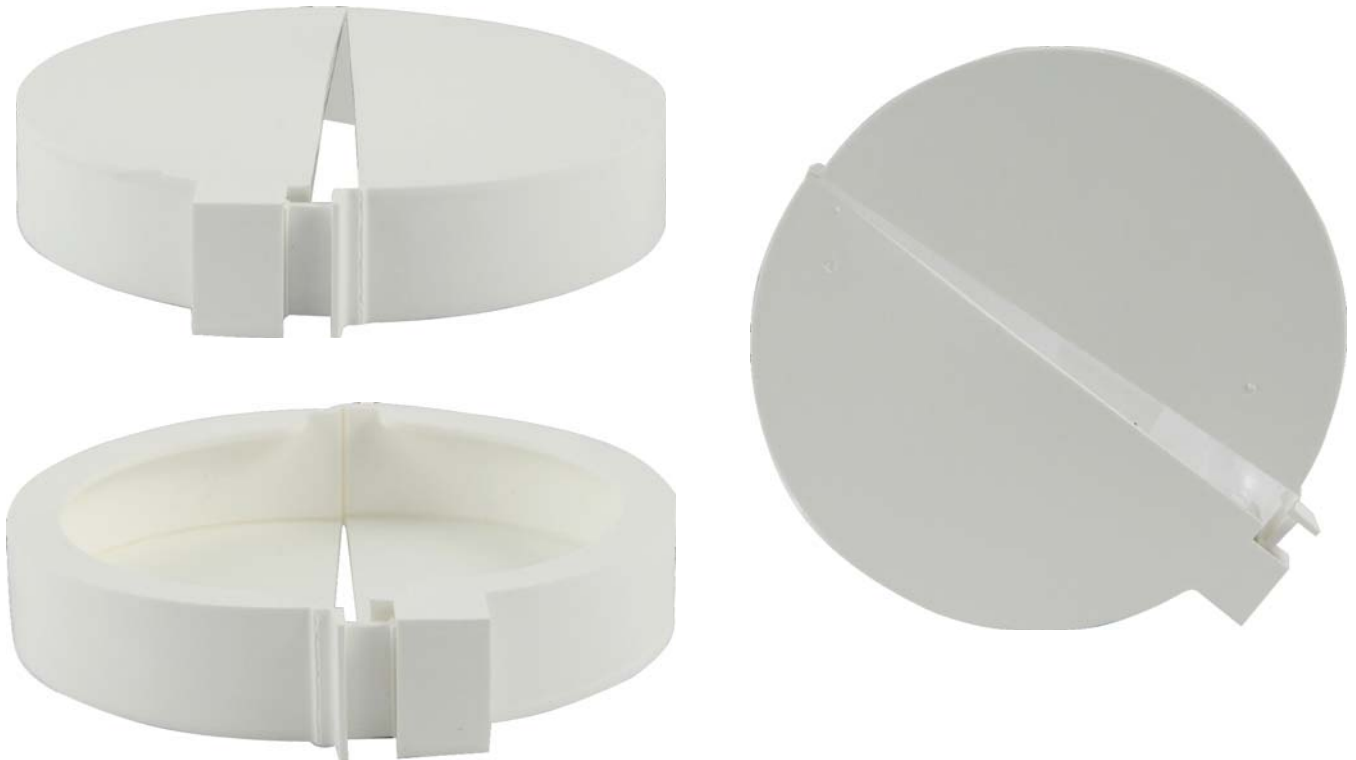

Part#: 26WCL2

2" Tri-Sure® Tamper Evident CLICKLOCK 2™ Capsels

Tri-Sure® 2" Tamper Evident CLICKLOCK 2™ Capsels are for use on plastic drums.

Requires no tools for application!

Supplied By: **The Cary Company**
Ph: 630-629-6600
www.thecarycompany.com

Supplied By: **The Cary Company**

Ph: 630-629-6600

www.thecarycompany.com

3	-			-
2	-			
1	CLICKLOCK CAP	SOLID VERSION	GF-PP	WHITE
Qty	Description	Product reference	Material	Std color

Drawn: Mark Comella		Title: CLICKLOCK(TM)2 CAP - solid style			
Checked: Mark Comella		Customer Drawing: TSA-4000019			
Passed: Kees Van de Klippe		Rev: 1	Date Released: 19-01-2010	Scale: 1:1	Size: A3
<small>This drawing is our property and is confidential. It must not be copied or shown to third parties. Printed versions are uncontrolled.</small>					