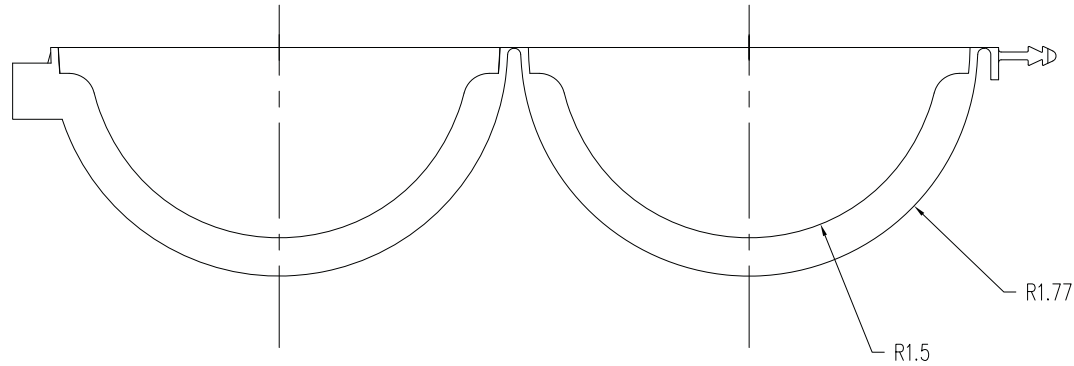

Part#: 26WCL2

2" Tri-Sure® Tamper Evident CLICKLOCK 2™ Capsels

Tri-Sure® 2" Tamper Evident CLICKLOCK 2™ Capsels are for use on plastic drums.

Requires no tools for application!

Supplied By: **The Cary Company**
Ph: 630-629-6600
www.thecarycompany.com

Supplied By: **The Cary Company**

Ph: 630-629-6600

www.thecarycompany.com

3	-			-
2	-			
1	CLICKLOCK CAP	SOLID VERSION	GF-PP	WHITE
Qty	Description	Product reference	Material	Std color

Drawn: Mark Comella		Title: CLICKLOCK(TM)2 CAP - solid style			
Checked: Mark Comella		Customer Drawing: TSA-4000019			
Passed: Kees Van de Klippe		Rev: 1	Date Released: 19-01-2010	Scale: 1:1	Size: A3
<small>This drawing is our property and is confidential. It must not be copied or shown to third parties. Printed versions are uncontrolled.</small>					