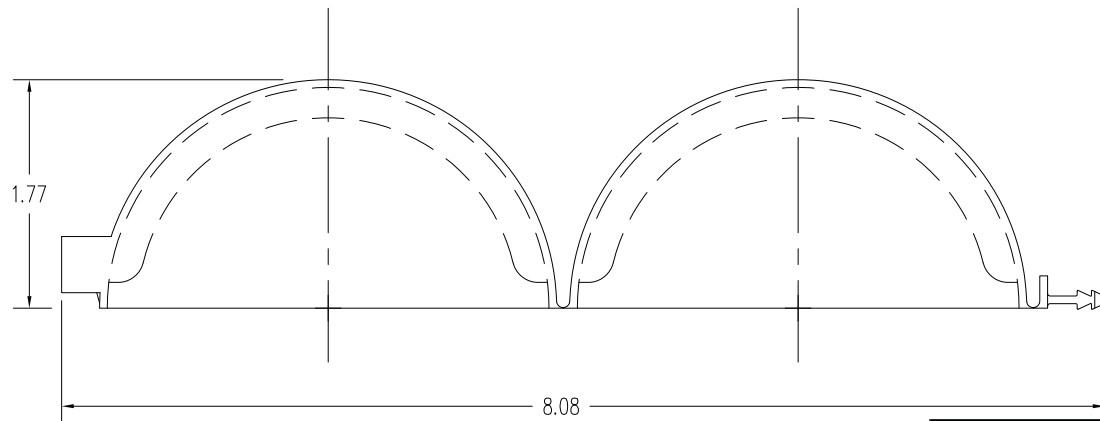

Part#: 26WCL2

2" Tri-Sure® Tamper Evident CLICKLOCK 2™ Capsels

Tri-Sure® 2" Tamper Evident CLICKLOCK 2™ Capsels are for use on plastic drums.

Requires no tools for application!

Supplied By: **The Cary Company**
Ph: 630-629-6600
www.thecarycompany.com

Supplied By: **The Cary Company**

Ph: 630-629-6600

www.thecarycompany.com

3	-			-
2	-			
1	CLICKLOCK CAP	SOLID VERSION	GF-PP	WHITE
Qty	Description	Product reference	Material	Std color

Drawn: Mark Comella		Title: CLICKLOCK(TM)2 CAP - solid style			
Checked: Mark Comella		Customer Drawing: TSA-4000019			
Passed: Kees Van de Klippe		Rev: 1	Date Released: 19-01-2010	Scale: 1:1	Size: A3
<small>This drawing is our property and is confidential. It must not be copied or shown to third parties. Printed versions are uncontrolled.</small>					