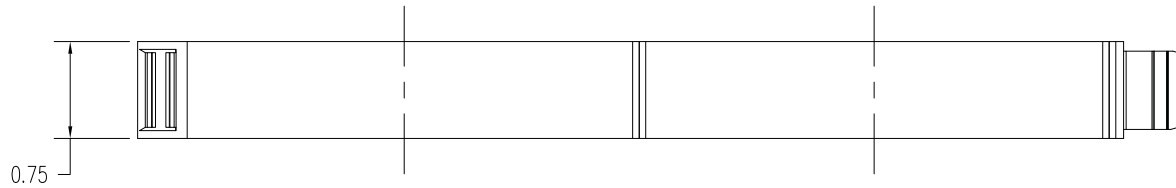

Part#: 26WCL2

2" Tri-Sure® Tamper Evident CLICKLOCK 2™ Capsels

Tri-Sure® 2" Tamper Evident CLICKLOCK 2™ Capsels are for use on plastic drums.

Requires no tools for application!

Supplied By: **The Cary Company**
Ph: 630-629-6600
www.thecarycompany.com

Supplied By: **The Cary Company**

Ph: 630-629-6600

www.thecarycompany.com

3	-			-
2	-			
1	CLICKLOCK CAP	SOLID VERSION	GF-PP	WHITE
Qty	Description	Product reference	Material	Std color

Drawn: Mark Comella		Title: CLICKLOCK(TM)2 CAP - solid style			
Checked: Mark Comella		Customer Drawing: TSA-4000019			
Passed: Kees Van de Klippe		Rev: 1	Date Released: 19-01-2010	Scale: 1:1	Size: A3
<small>This drawing is our property and is confidential. It must not be copied or shown to third parties. Printed versions are uncontrolled.</small>					