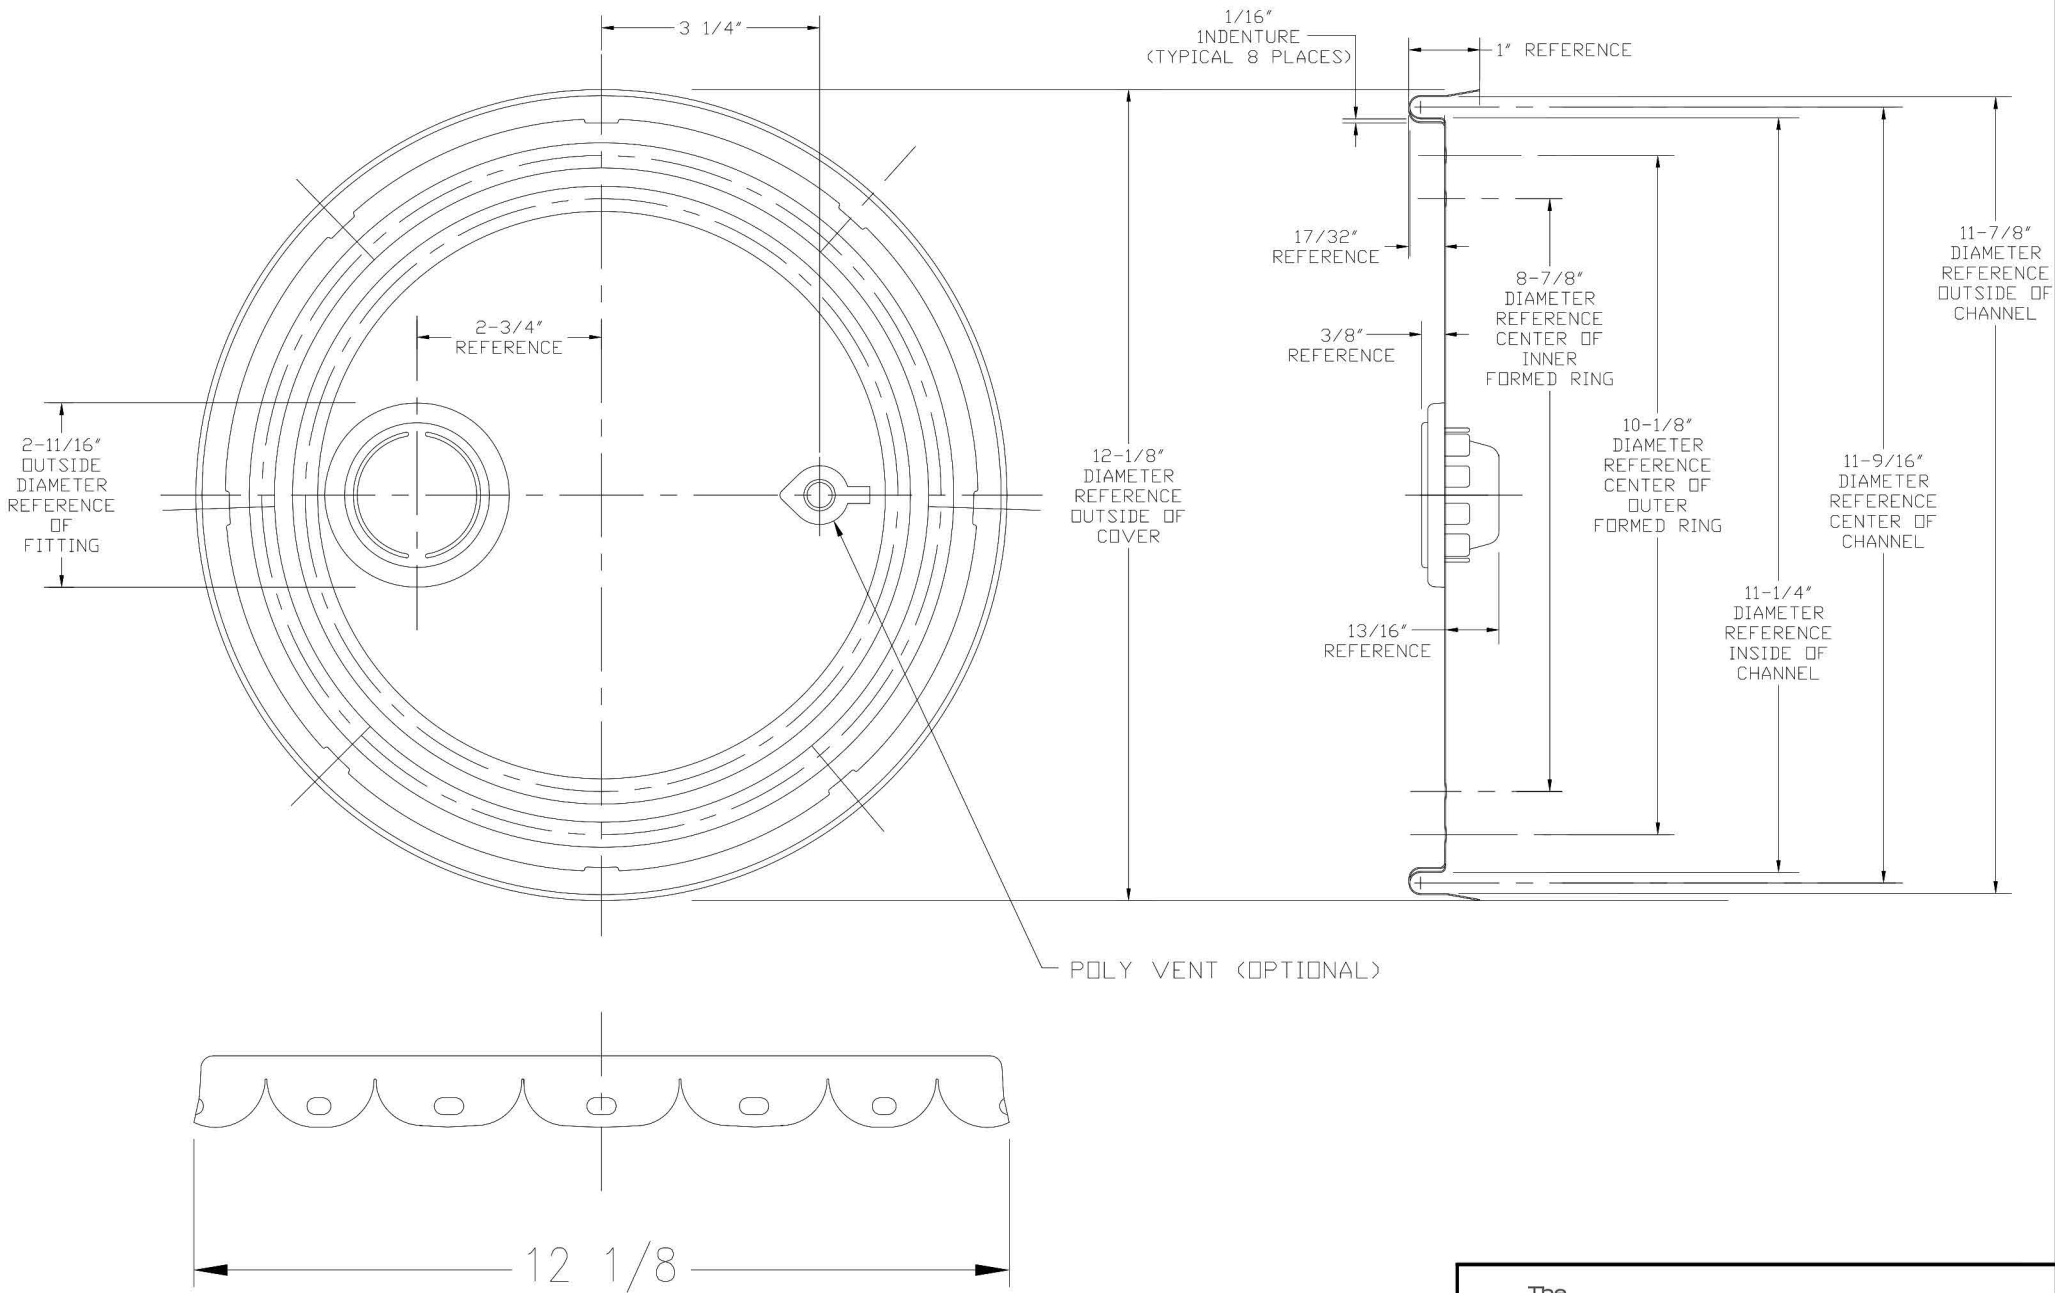

IF YOU...

MIX IT. FILL IT. PACK IT. SHIP IT.

WE HAVE A PRODUCT FOR YOU

Part #	26WD6I
Pail Lid Options	Rieke Flexspout
Pail Steel Gauge	26 Gauge
Gasket	Gasket
Fits	5 gal.
Color	Black
Material	Metal
Case Pack	36 ea.
Pallet Pack	1,296 ea. (36 Cases)

The
CARY COMPANY
Est. 1895

11-1/4" DIAMETER
 NON UN - LUG COVER with RIEKE FLEXSPOUT
 FOR OPEN HEAD PAILS

DRAWN BY:	SCALE	REV. BY	NO.	DATE	REVISION DESCRIPTION
J.Z	~				
CHECKED BY:	DATE				
	3-06-13				
APPROVED BY:					

LOCATION	SUPERCEDES	MATERIAL	PRINT NO.	REV.
CHICAGO				