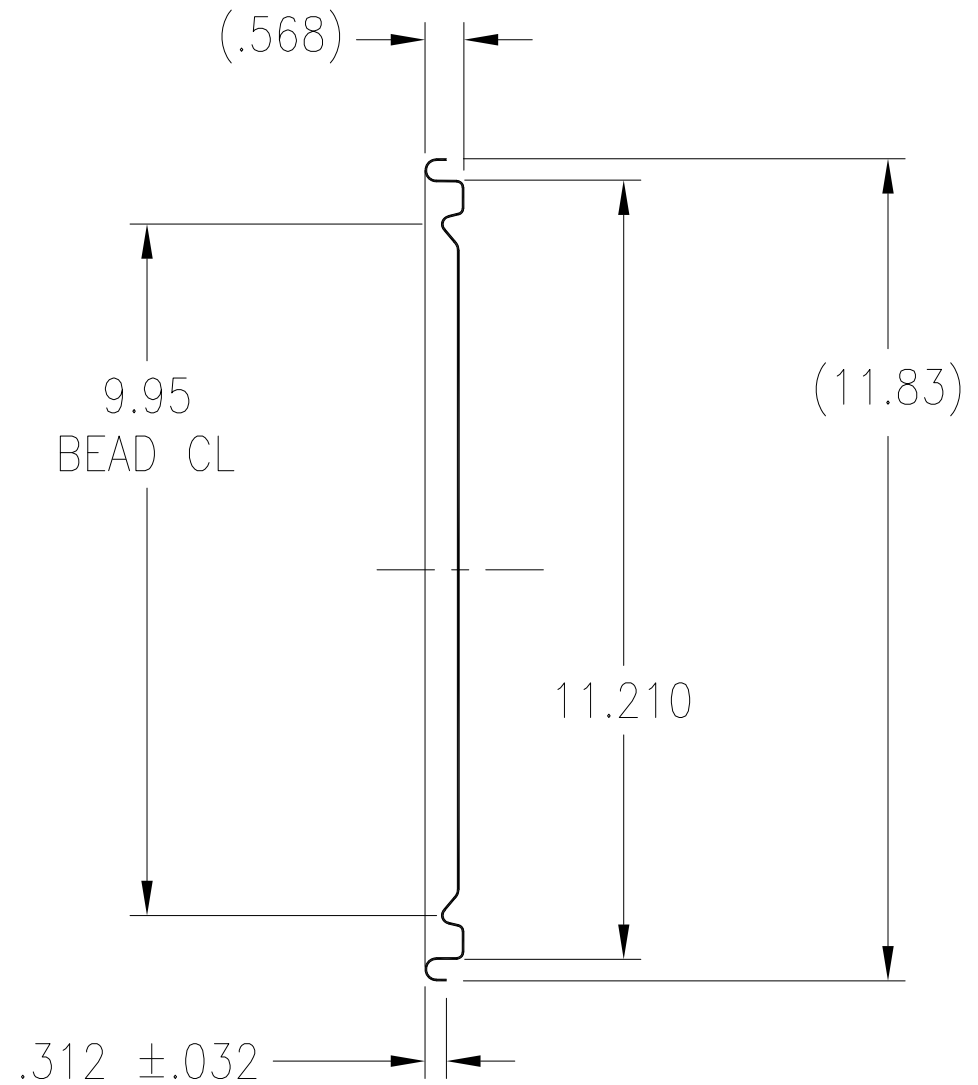

IF YOU...

MIX IT. FILL IT. PACK IT. SHIP IT.

WE HAVE A **PRODUCT** FOR YOU

Part #26WD6L

Steel Pail Lids

26 Gauge Black Steel Dish Cover, Unlined (S3 Series)

The
CARYCOMPANY
Est. 1895

1195 W. Fullerton Ave. | Addison, IL 60101 | T: 630.629.6600 | F: 630.629.3690 | TheCaryCompany.com

The
CARY COMPANY
 Est. 1895

11-1/4" DIAMETER
 DISH COVER WITH 1 BEAD
 FOR OPEN HEAD PAILS

| DRAWN BY: | SCALE | REV. BY | NO. | DATE | REVISION DESCRIPTION |
|--------------|----------|---------|-----|----------|----------------------------|
| J.Z | ~ | J.Z | B | 11-14-13 | CURL HEIGHT: .312 WAS .280 |
| CHECKED BY: | DATE | | | | |
| | 11-14-13 | | | | |
| APPROVED BY: | | | | | |

SUPERCEDES

MATERIAL

PRINT NO.
 PD000-5-008

REV.
 B