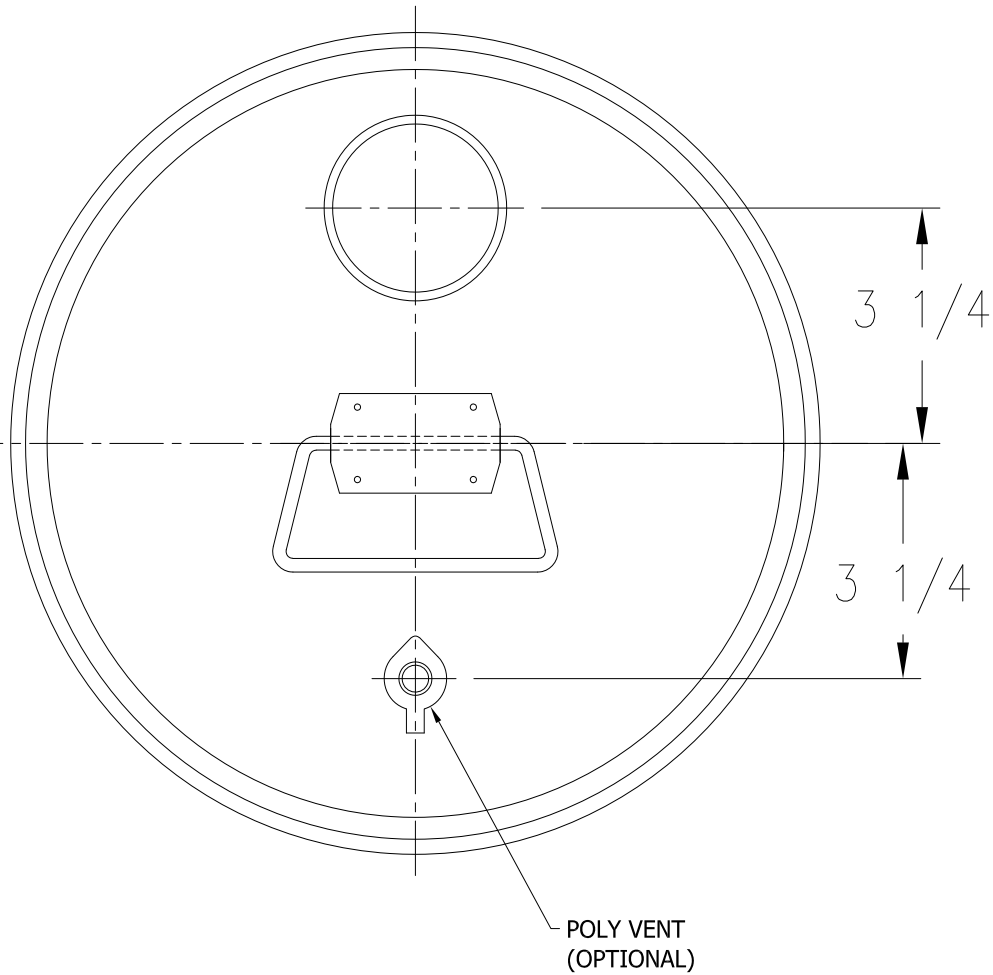

IF YOU...

MIX IT. FILL IT. PACK IT. SHIP IT.

WE HAVE A **PRODUCT** FOR YOU

Part #26WL25

Tight Head Steel Pails

3.5 Gallon Gray Tight Head Steel Pail, Rieke Opening, Gold Phenolic Lining

The
CARYCOMPANY
Est. 1895

OPTIONAL: POLY VENT

The **CARY** COMPANY
Est. 1895

11-1/4" DIAMETER - 3.5 GALLON
CLOSE TOP, STRAIGHT SIDED PAIL
WITH RIEKE FLEXSPOUT & POLY VENT

DRAWN BY:	SCALE	REV. BY	NO.	DATE	REVISION DESCRIPTION
J.Zavala	NONE	J.Z	B	8-17-20	REPLACED COMPANY LOGO
CHECKED BY:	DATE				
J.W	4-08-13				
APPROVED BY:					
J.WILLIAMS					

SUPERCEDES	MATERIAL	PRINT NO.	REV.
		PD350-5-013	B