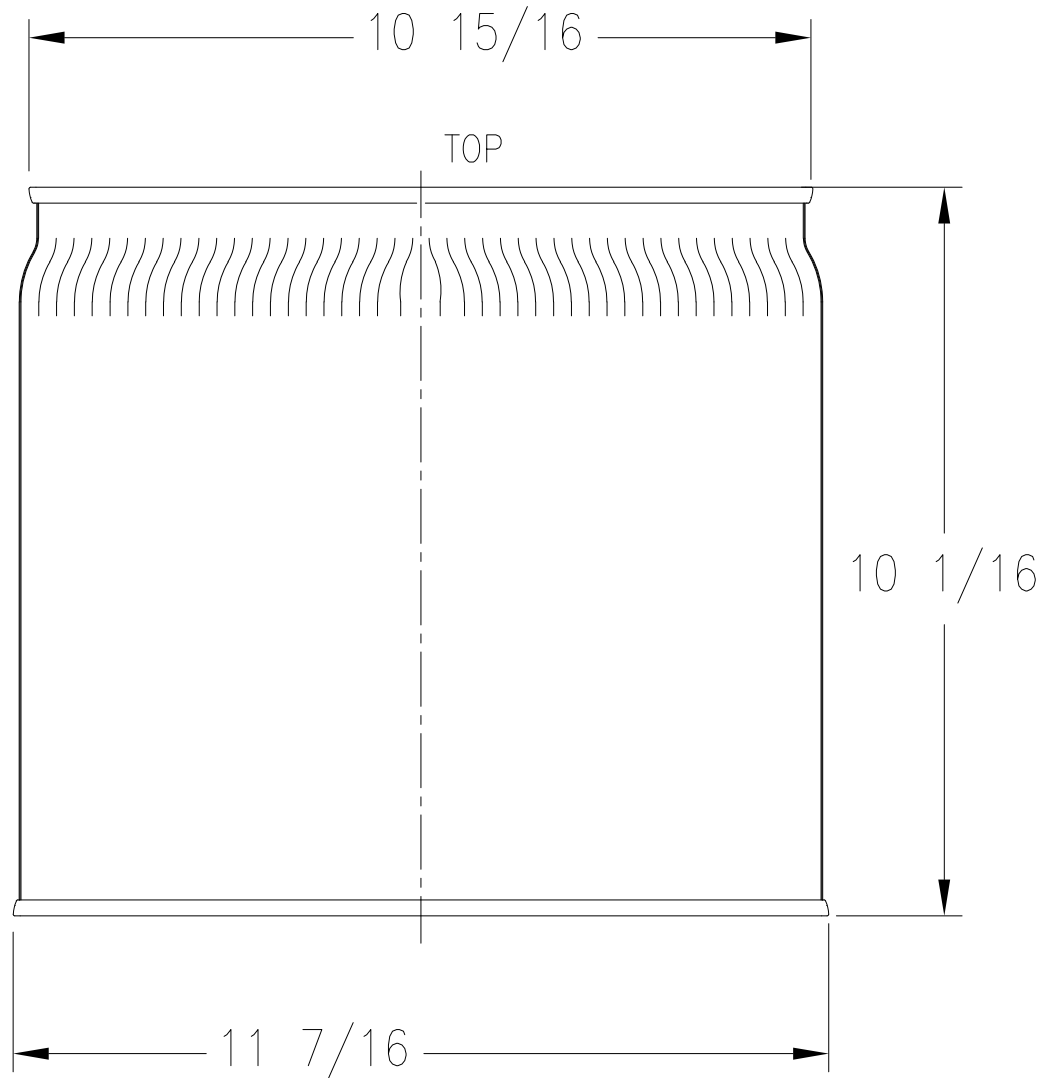

IF YOU...

MIX IT. FILL IT. PACK IT. SHIP IT.

WE HAVE A **PRODUCT** FOR YOU

Part #26WL25

Tight Head Steel Pails

3.5 Gallon Gray Tight Head Steel Pail, Rieke Opening, Gold Phenolic Lining

The
CARYCOMPANY
Est. 1895

OPTIONAL: POLY VENT

The **CARY** COMPANY
Est. 1895

11-1/4" DIAMETER - 3.5 GALLON
CLOSE TOP, STRAIGHT SIDED PAIL
WITH RIEKE FLEXSPOUT & POLY VENT

DRAWN BY:	SCALE	REV. BY	NO.	DATE	REVISION DESCRIPTION
J.Zavala	NONE	J.Z	B	8-17-20	REPLACED COMPANY LOGO
CHECKED BY:	DATE				
J.W	4-08-13				
APPROVED BY:					
J.WILLIAMS					

SUPERCEDES	MATERIAL	PRINT NO.	REV.
		PD350-5-013	B