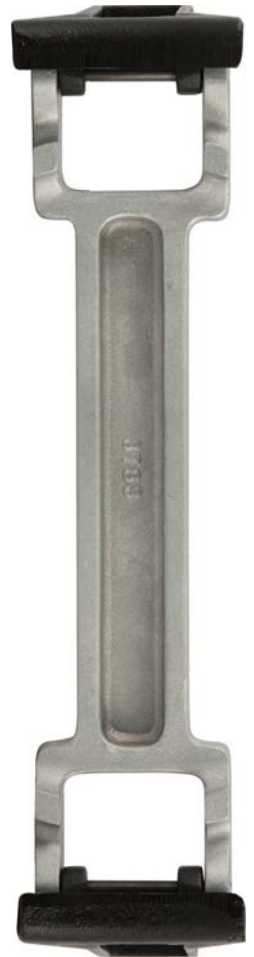

# Part#: 26WLUP

**Part#**  
26WLUP

**Description**  
Lid Press Lug Closing Tool for 5 Gal Steel Pails

**#/Case**  
6/Pallet

Supplied By: **The Cary Company**  
Ph: 630-629-6600  
[www.thecarycompany.com](http://www.thecarycompany.com)