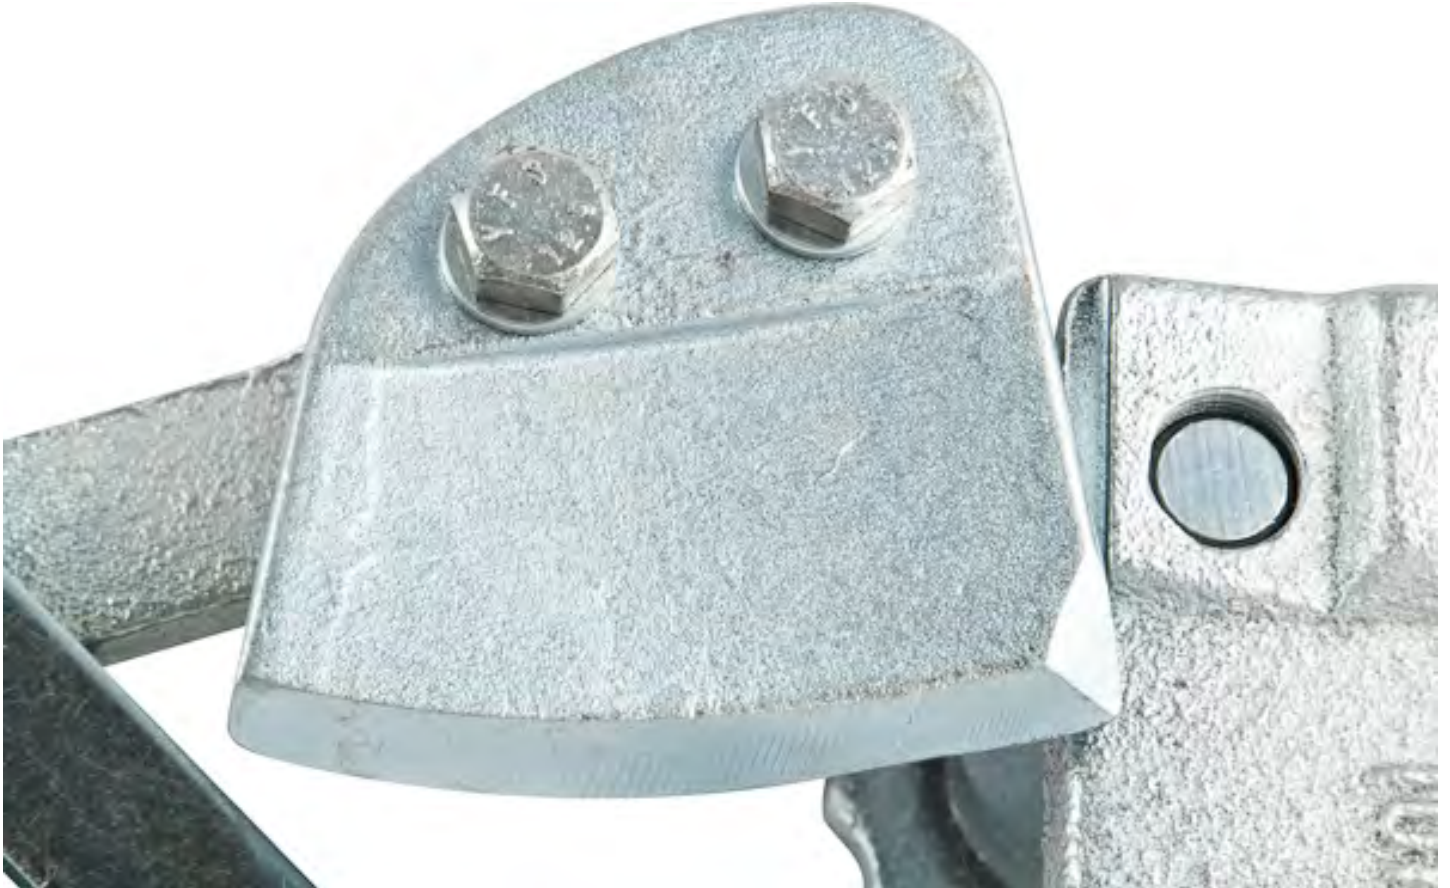

Part#: 26WRB2

Part #	Description
26WRB2	REPLACEMENT BLADE FOR HEAVY DUTY DRUM DEHEADER 26WRB2

Supplied By: **The Cary Company**  
Ph: 630-629-6600  
[www.thecarycompany.com](http://www.thecarycompany.com)