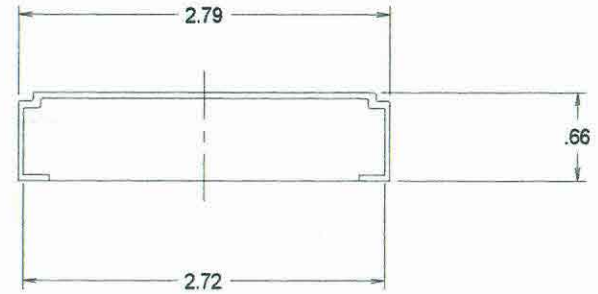

IF YOU...

MIX IT. FILL IT. PACK IT. SHIP IT.

WE HAVE A PRODUCT FOR YOU

Part #	26WRP4
Neck Width	2"
Drum Type	Steel Drums
Color	White
Material	PE
Case Pack	1,000 ea.
Pallet Pack	9,000 ea. (9 Cases)

T-3/4

T-2

MATERIAL		Plastic	
SNAP SEAL CAPS			
T-2 & T-3/4 SNAP SEAL			
BY-	CCG	SCALE-	DET.
DATE-	6-18-08	REV-	No.

MACHINING TOL-

FRAC	= ±	1/16
.XX	= ±	.016
.XXX	= ±	.005