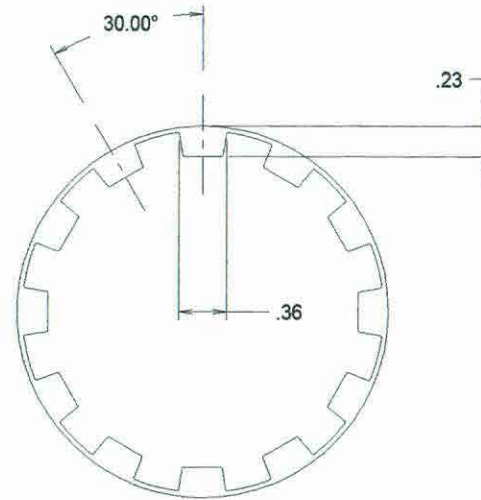

IF YOU...

MIX IT. FILL IT. PACK IT. SHIP IT.

WE HAVE A PRODUCT FOR YOU

Part #	26WRP4
Neck Width	2"
Drum Type	Steel Drums
Color	White
Material	PE
Case Pack	1,000 ea.
Pallet Pack	9,000 ea. (9 Cases)

T-3/4

T-2

MATERIAL		Plastic	
SNAP SEAL CAPS			
T-2 & T-3/4 SNAP SEAL			
BY-	CCG	SCALE-	DET.
DATE-	6-18-08	REV-	No.

MACHINING TOL-

FRAC	= ±	1/16
.XX	= ±	.016
.XXX	= ±	.005