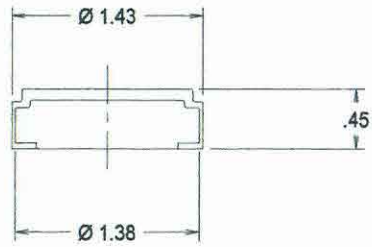

IF YOU...

MIX IT. FILL IT. PACK IT. SHIP IT.

WE HAVE A PRODUCT FOR YOU

Part #	26WRP4
Neck Width	2"
Drum Type	Steel Drums
Color	White
Material	PE
Case Pack	1,000 ea.
Pallet Pack	9,000 ea. (9 Cases)

T-3/4

T-2

MATERIAL		Plastic	
SNAP SEAL CAPS			
T-2 & T-3/4 SNAP SEAL			
BY-	CCG	SCALE-	DET.
DATE-	6-18-08	REV-	No.

MACHINING TOL-

FRAC	= ±	1/16
.XX	= ±	.016
.XXX	= ±	.005