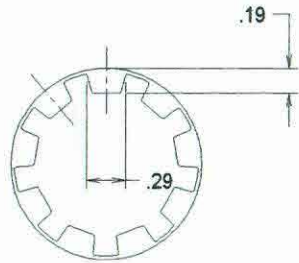

IF YOU...

MIX IT. FILL IT. PACK IT. SHIP IT.

WE HAVE A PRODUCT FOR YOU

Part #	26WRP4
Neck Width	2"
Drum Type	Steel Drums
Color	White
Material	PE
Case Pack	1,000 ea.
Pallet Pack	9,000 ea. (9 Cases)

T-3/4

T-2

MATERIAL		Plastic	
SNAP SEAL CAPS			
T-2 & T-3/4 SNAP SEAL			
BY-	CCG	SCALE-	DET.
DATE-	6-18-08	REV-	No.

MACHINING TOL-

FRAC	= ±	1/16
.XX	= ±	.016
.XXX	= ±	.005