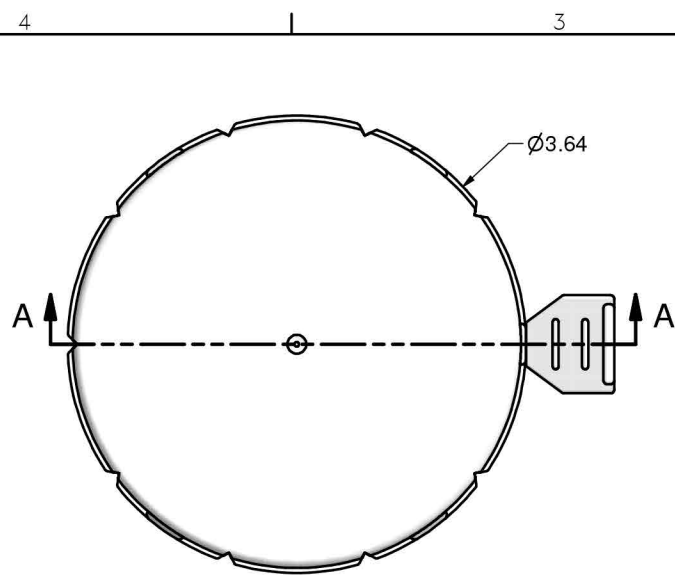

IF YOU...

MIX IT. FILL IT. PACK IT. SHIP IT.

WE HAVE A PRODUCT FOR YOU

2" Mauser® Deloc X® Plastic Capseal for Mauser Poly-Drums

Product Category: Mauser Capsels

Part #	26WRS4
Neck Width	2"
Drum Type	Poly Drums
Color	Natural
Material	PP
Case Pack	450 ea.
Pallet Pack	9,000 ea. (20 cases)

The
CARY COMPANY
Est. 1895

1195 W. Fullerton Ave. | Addison, IL 60101 | T: 630.629.6600 | F: 630.629.3690 | TheCaryCompany.com

NOTICE	TOLERANCE		DLOC-XII			
	BREAK ALL SHARP EDGES UNLESS SPECIFIED	FRAC ± 1/64 ANGLES ± 0° 30'				
SECTION A-A	DO NOT SCALE PRINT		SCALE: 1:1			
	MAT'L HDPE or PP	HT TR.	DESIGNED:	DATE:	ECN:	REV
	SHEET 1 OF 1		DRAWN:	DATE:	DWG NO:	
	Loc:		CHECKED:	DATE:	710-86-C-11	
NEXT ASSY:		BJ	11/12/07			