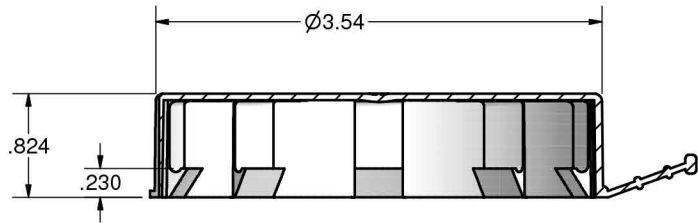

IF YOU...

MIX IT. FILL IT. PACK IT. SHIP IT.

WE HAVE A PRODUCT FOR YOU

2" Mauser® Deloc X® Plastic Capseal for Mauser Poly-Drums

Product Category: Mauser Capsels

Part #	26WRS4
Neck Width	2"
Drum Type	Poly Drums
Color	Natural
Material	PP
Case Pack	450 ea.
Pallet Pack	9,000 ea. (20 cases)

The
CARY COMPANY
Est. 1895

1195 W. Fullerton Ave. | Addison, IL 60101 | T: 630.629.6600 | F: 630.629.3690 | TheCaryCompany.com

NOTICE	TOLERANCE		DLOC-XII			
	BREAK ALL SHARP EDGES UNLESS SPECIFIED	FRAC ± 1/64 ANGLES ± 0° 30'				
SECTION A-A	DO NOT SCALE PRINT		SCALE: 1:1			
	MAT'L HDPE or PP	HT TR.	DESIGNED:	DATE:	ECN:	REV
	SHEET 1 OF 1		DRAWN:	DATE:	DWG NO:	
	Loc:		CHECKED:	DATE:	710-86-C-11	
NEXT ASSY:		BJ	11/12/07			