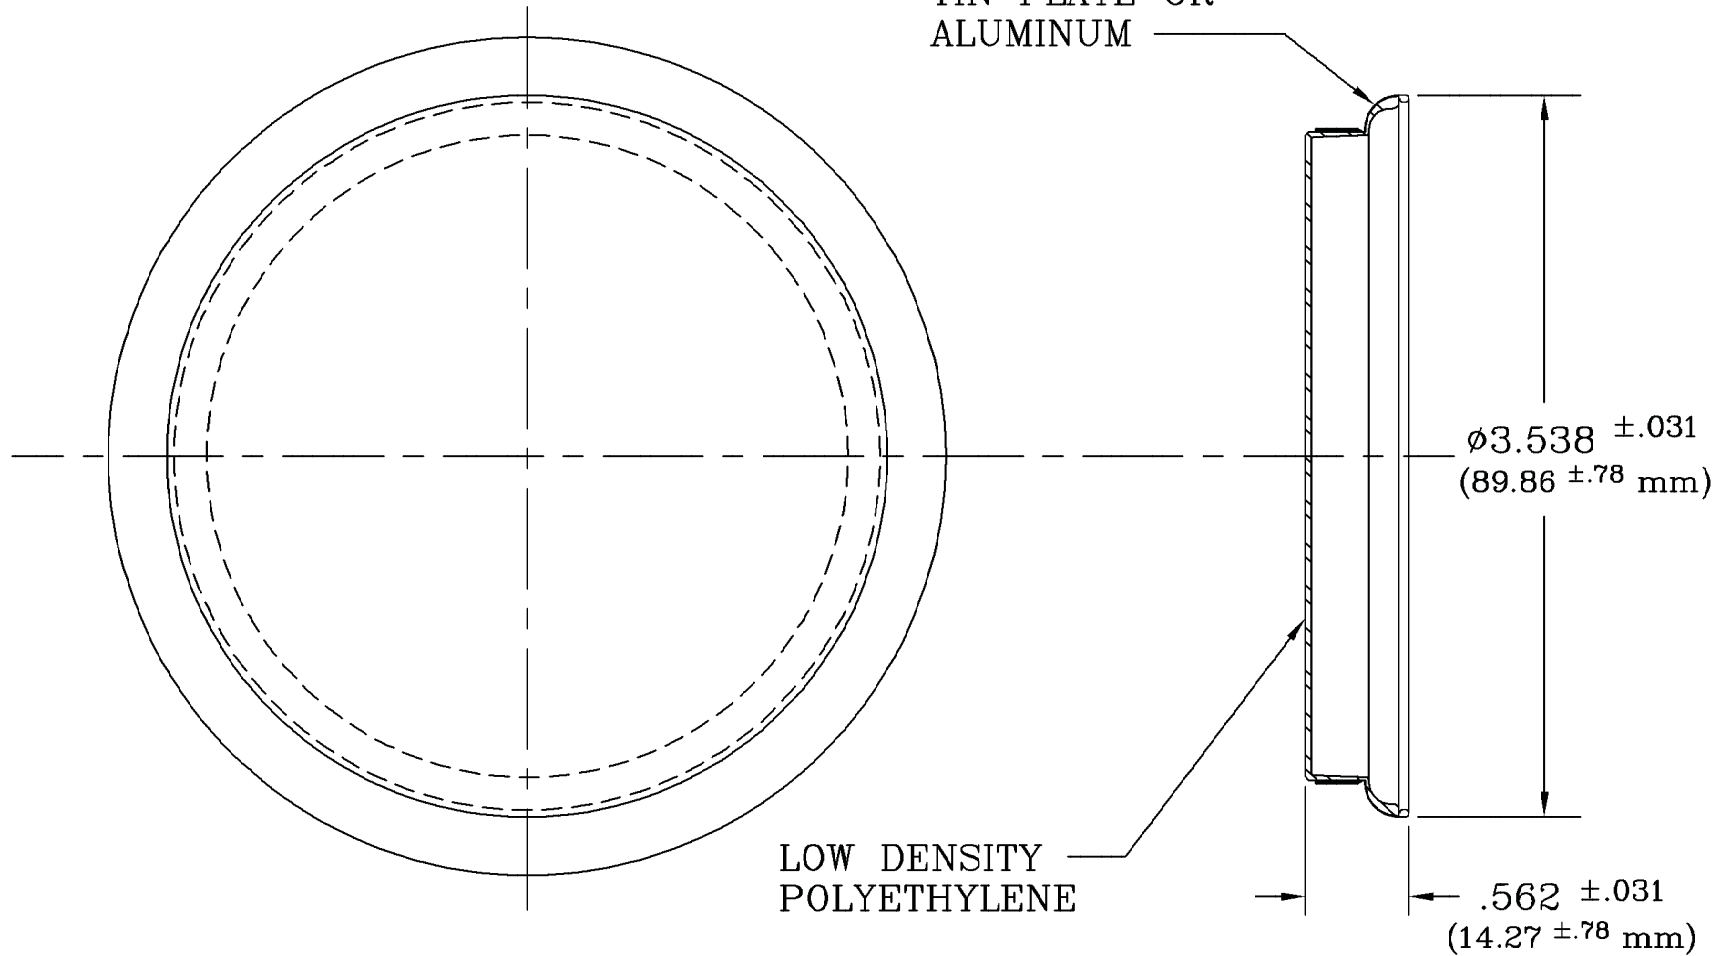

IF YOU...

MIX IT. FILL IT. PACK IT. SHIP IT.

WE HAVE A PRODUCT FOR YOU

Part #	26WSS2
Neck Width	2"
Drum Type	Poly Drums & Steel Drums
Color	White
Material	LDPE
Case Pack	1,000 ea.
Pallet Pack	18,000 (18 Cases)
Model	Rieke® PX-3
Note	*Designed for use on Hex-head Rieke® Visegrip® and Poly-Visegrip® drum plugs. (Not designed for Visegrip II plugs)

NOT A SHOP DRAWING

BREAK ALL SHARP EDGES WITH 1/64" RADIUS, UNLESS OTHERWISE SPECIFIED

THE FOLLOWING TOLERANCES APPLY UNLESS OTHERWISE SPECIFIED:

ANGLES	±1/4°
HUNDRETH	±.015
THOUSANDTH	±.002

DATE
11/23/93
SCALE
NTS