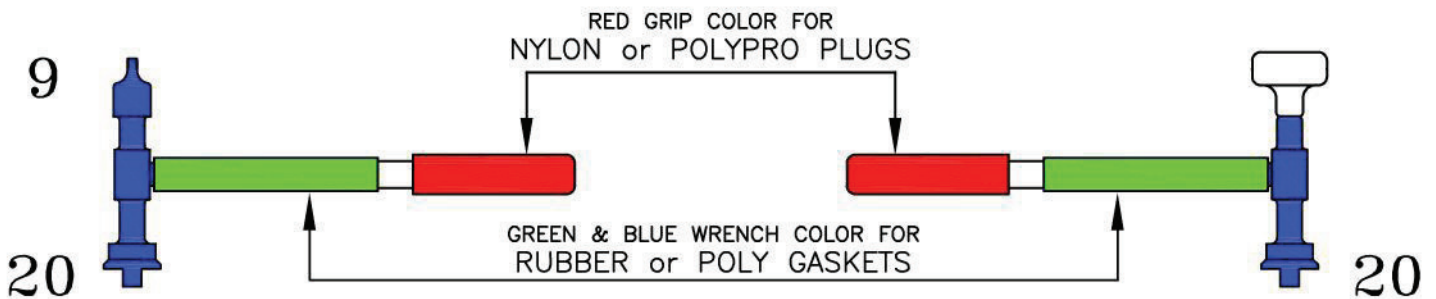

Tri-Sure Steel / Zinc

Fits Gasket Type

Poly-Irradiated Gasket

3/4" Plug Torque

16 ft. lbs.

2" Plug Torque

20 ft. lbs.

Sparkless

Yes

TRI-SURE® BREAKAWAY TORQUE WRENCH

PRE-SET TORQUE
FT. LBS. (±2)

2" & 3/4"

2" ONLY

PRE-SET TORQUE
FT. LBS. (±2)

STEEL/ZINC PLUG WITH POLY AND/OR RUBBER GASKET
 STANDARD COMBO WRENCH.....845450383
 2 INCH ONLY.....832450383
 NON-SPARK COMBO.....845460383

STEEL/ZINC PLUG WITH POLY GASKET
 STANDARD COMBO WRENCH.....845450393
 NON-SPARK COMBO.....845460393

NYLON/POLYPRO PLUG WITH RUBBER OR POLY GASKET
 STANDARD COMBO WRENCH.....845450363
 2 INCH ONLY.....832450363
 NON-SPARK COMBO.....845460363