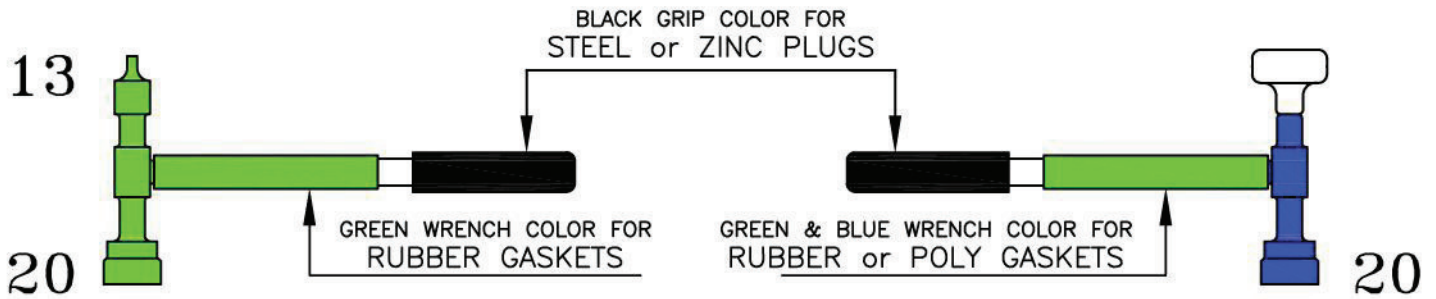

Yes

TRI-SURE® BREAKAWAY TORQUE WRENCH

PRE-SET TORQUE
FT. LBS. (±2)

2" & 3/4"

2" ONLY

PRE-SET TORQUE
FT. LBS. (±2)

STEEL/ZINC PLUG WITH POLY AND/OR RUBBER GASKET
 STANDARD COMBO WRENCH.....845450383
 2 INCH ONLY.....832450383
 NON-SPARK COMBO.....845460383

STEEL/ZINC PLUG WITH POLY GASKET
 STANDARD COMBO WRENCH.....845450393
 NON-SPARK COMBO.....845460393

NYLON/POLYPRO PLUG WITH RUBBER OR POLY GASKET
 STANDARD COMBO WRENCH.....845450363
 2 INCH ONLY.....832450363
 NON-SPARK COMBO.....845460363