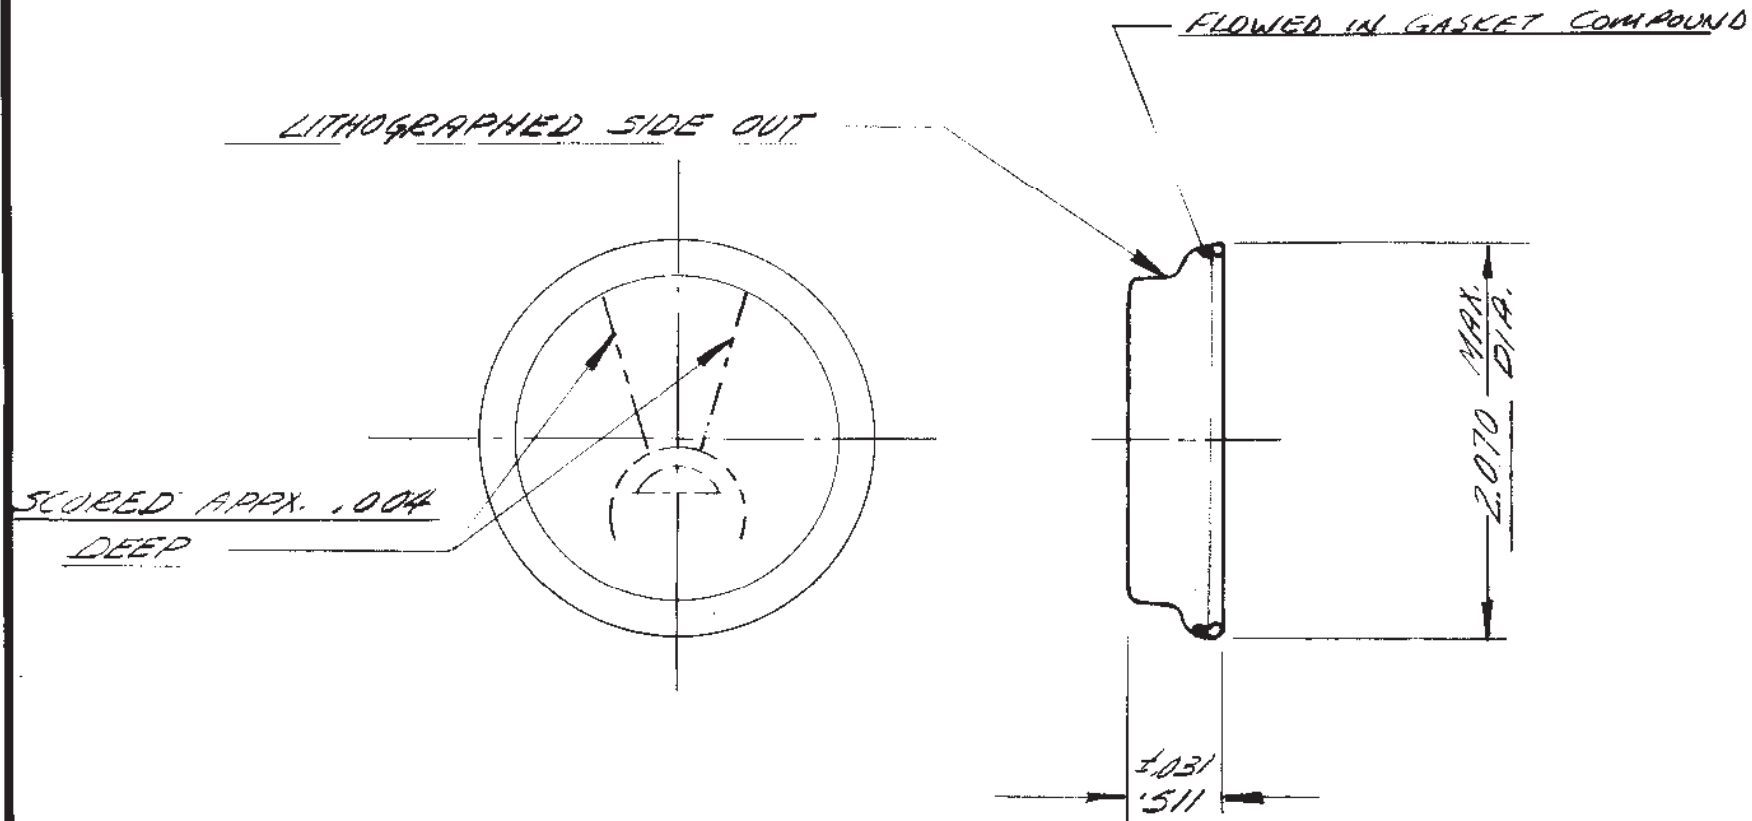

# WE HAVE A PRODUCT FOR YOU

Part #	26WTE1
Neck Width	3/4"
Drum Type	Poly Drums & Steel Drums
Color	White
Material	Steel
Case Pack	1,000 ea.
Pallet Pack	36,000 ea (36 Cases)
Model	Rieke® X-1
Note	*Designed for use on Hex-head Rieke® Visegrip® and Poly-Visegrip® drum plugs. (Not designed for Visegrip II plugs)

MATERIAL NOTE

70\*-90\* CAN MAKING QUALITY BLACK PLATE.

LITHOGRAPHED ONE SIDE, LACQUER COATED

REVERSE SIDE

PH 630-629-6600 - FX 630-629-3690  
 1195 W. FULLERTON AVE. - ADDISON, IL 60101  
 WWW.THECARYCOMPANY.COM

BREAK ALL SHARP EDGES WITH 1/64" R. UNLESS OTHERWISE SPECIFIED		DATE <i>3-17-70</i>	DRAWN <i>REB</i>				DETAIL NAME <i>3/4 VISEGRIP CAP SEAL</i>
THE FOLLOWING TOLERANCES APPLY UNLESS OTHERWISE SPECIFIED		SCALE <i>FULL</i>	CHECKED <i>COYIE</i>				TOOL ASS'Y. NAME
ANGLES	$\pm 1/4^\circ$		APPROVED <i>X</i>				PART NAME
HUNDREDTH	$\pm .015$						TOOL ASS'Y. No.
THOUSANDTH	$\pm .002$						FOR
				CHANGE No.	CHANGE	DATE	BY
							MATERIAL <i>SEE NOTE</i>
							TEMPER
							DETAIL No. <i>X-1</i>