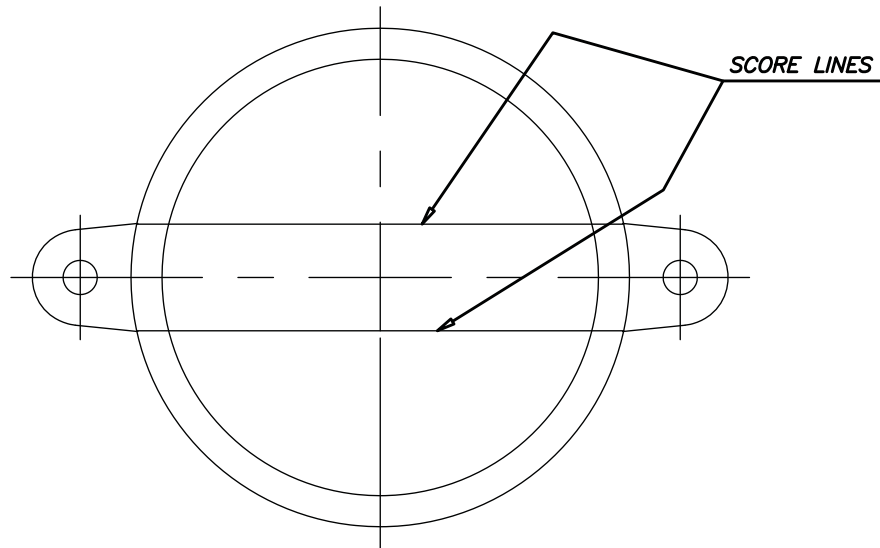

Part#: 26WTS2

**TRI-SURE® TABSEAL® (Round-Head)**  
**Steel Capseal (w/ Corner Gasket)**  
**Size: 2" Color: White**

Supplied By: **The Cary Company**  
Ph: 630-629-6600  
[www.thecarycompany.com](http://www.thecarycompany.com)

\* PLAIN SURFACE

WEIGHT=15.8 g

1	1	.	.	STEEL
Item nr	Qty	Description	Product reference	Material
Drawn: Alex Pavezi			Title: G2 Tri-Sure metal Tab-Seal Cap - Brazil	
Checked: Marcos Santos				
Passed: Jaime Moreno				
 Supplied By: <b>The Cary Company</b> Ph: 630-629-6600 www.thecarycompany.com			26WTS2	Rev: 1 Date Released: 08-03-2007 Scale: 1:1 Size: A4