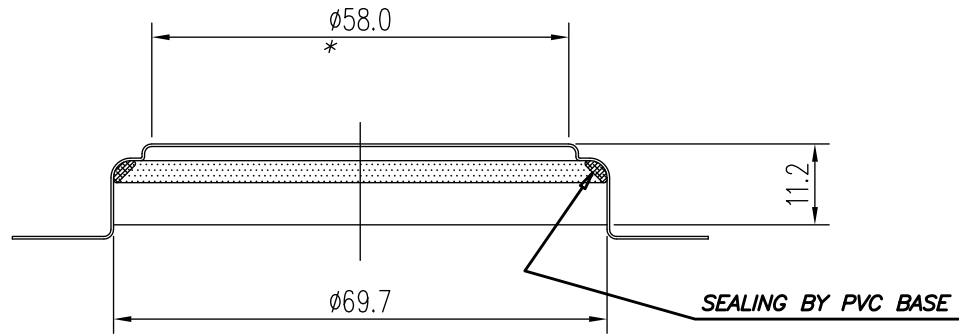

Part#: 26WTS2

**TRI-SURE® TABSEAL® (Round-Head)**  
**Steel Capseal (w/ Corner Gasket)**  
**Size: 2" Color: White**

Supplied By: **The Cary Company**  
Ph: 630-629-6600  
[www.thecarycompany.com](http://www.thecarycompany.com)

\* PLAIN SURFACE

WEIGHT=15.8 g

1	1	.	.	STEEL
Item nr	Qty	Description	Product reference	Material
Drawn: Alex Pavezi			Title: G2 Tri-Sure metal Tab-Seal Cap - Brazil	
Checked: Marcos Santos				
Passed: Jaime Moreno				
 Supplied By: <b>The Cary Company</b> Ph: 630-629-6600 www.thecarycompany.com			26WTS2	Rev: 1 Date Released: 08-03-2007 Scale: 1:1 Size: A4