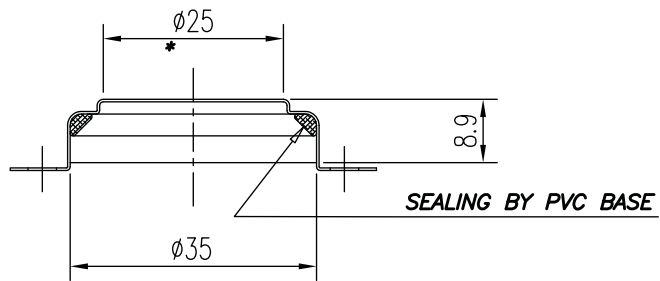

Part#: 26WTS3

TRI-SURE® TABSEAL® (Round-Head)
Steel Capsel (w/ Corner Gasket)
Size: 3/4" **Color:** White

Supplied By: **The Cary Company**
Ph: 630-629-6600
www.thecarycompany.com

* PLAIN SURFACE

WEIGHT=5 g

1	1	.	.	STEEL
Item nr	Qty	Description	Product reference	Material
Drawn: Alex Pavezi Checked: Marcos Santos; Pedro de Oliveira Passed: Jaime Moreno			Title: G3/4 Tri-Sure metal Tab-Seal Cap - Brazil	
 Supplied By: The Cary Company Ph: 630-629-6600 www.thecarycompany.com			26WTS3	Rev: 1 Date Released: 05-03-2007 Scale: 1:1 Size: A4