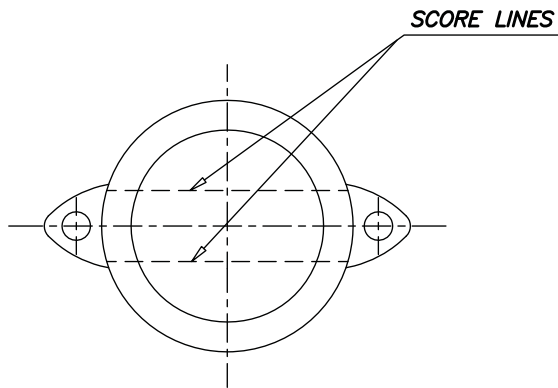

Part#: 26WTS3

TRI-SURE® TABSEAL® (Round-Head)
Steel Capsel (w/ Corner Gasket)
Size: 3/4" **Color:** White

Supplied By: **The Cary Company**
Ph: 630-629-6600
www.thecarycompany.com

* PLAIN SURFACE

WEIGHT=5 g

1	1	.	.	STEEL
Item nr	Qty	Description	Product reference	Material
Drawn: Alex Pavezi Checked: Marcos Santos; Pedro de Oliveira Passed: Jaime Moreno			Title: G3/4 Tri-Sure metal Tab-Seal Cap - Brazil	
 Supplied By: The Cary Company Ph: 630-629-6600 www.thecarycompany.com			26WTS3	Rev: 1 Date Released: 05-03-2007 Scale: 1:1 Size: A4