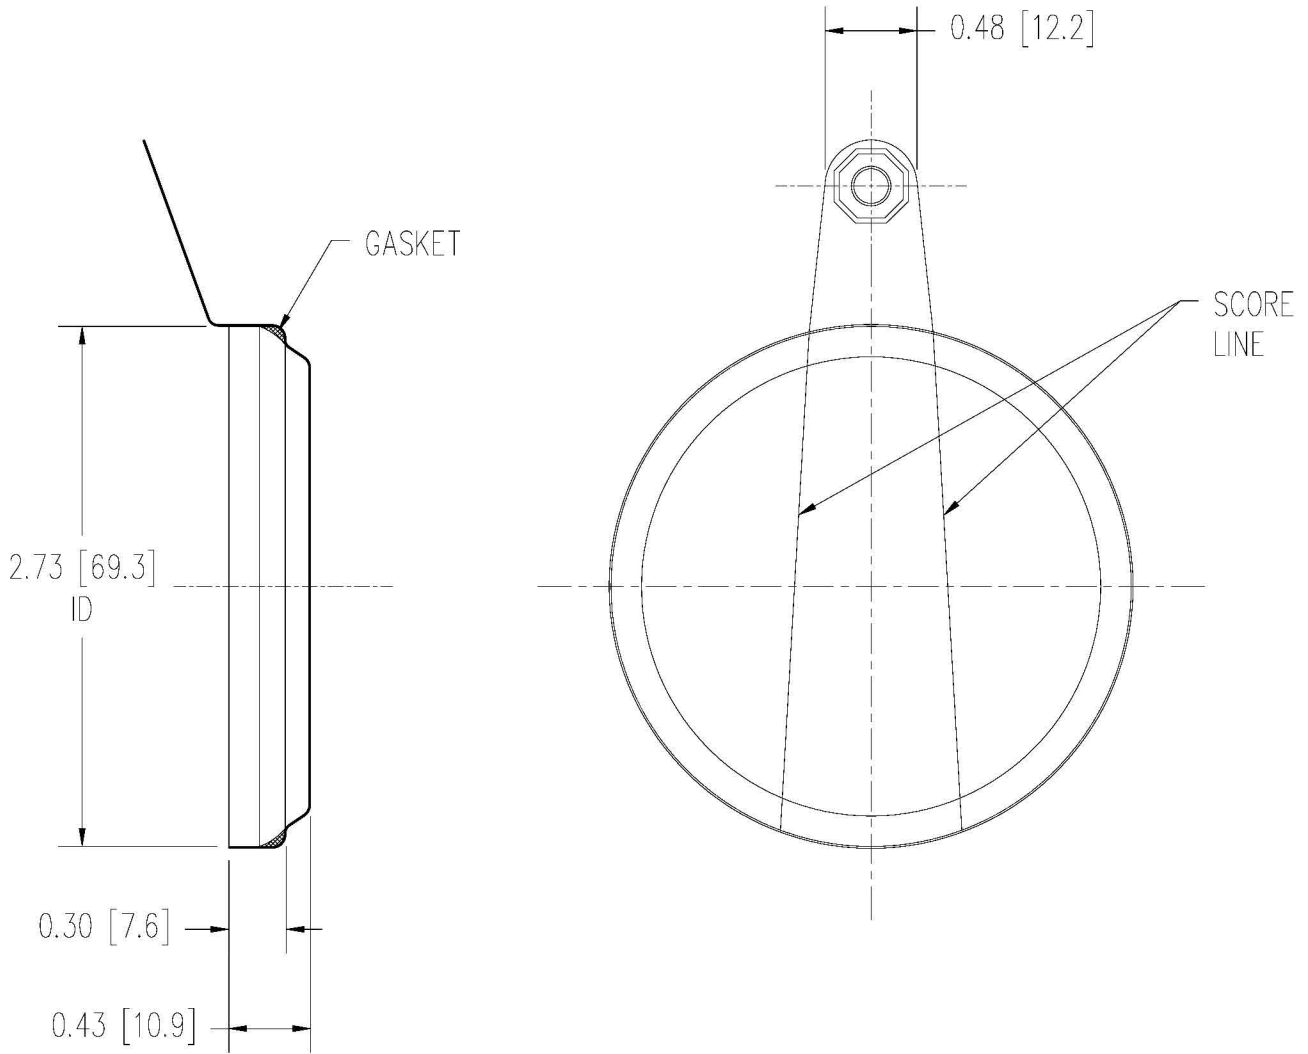

IF YOU...

MIX IT. FILL IT. PACK IT. SHIP IT.

WE HAVE A PRODUCT FOR YOU

Part #	26WTS4
Neck Width	2"
Gasket	Corner Compound Gasket
Drum Type	Steel Drums
Color	White
Material	Aluminum
Case Pack	500 ea.
Pallet Pack	18,000 ea. (36 cases)
Model	Tri-Sure® CHD20000N00

DIM. are in inches
 [] are in MM.

Drawn: Mark Comella	Title: G2 Tab-Seal(R) Cap Regular Aluminum Corner Gasket				
Checked: Mark Comella					
Passed: Peter de Korte					
	Customer Drawing:	Rev: 1	Date Released: 20-07-2010	Scale: 1:1	Size: A4