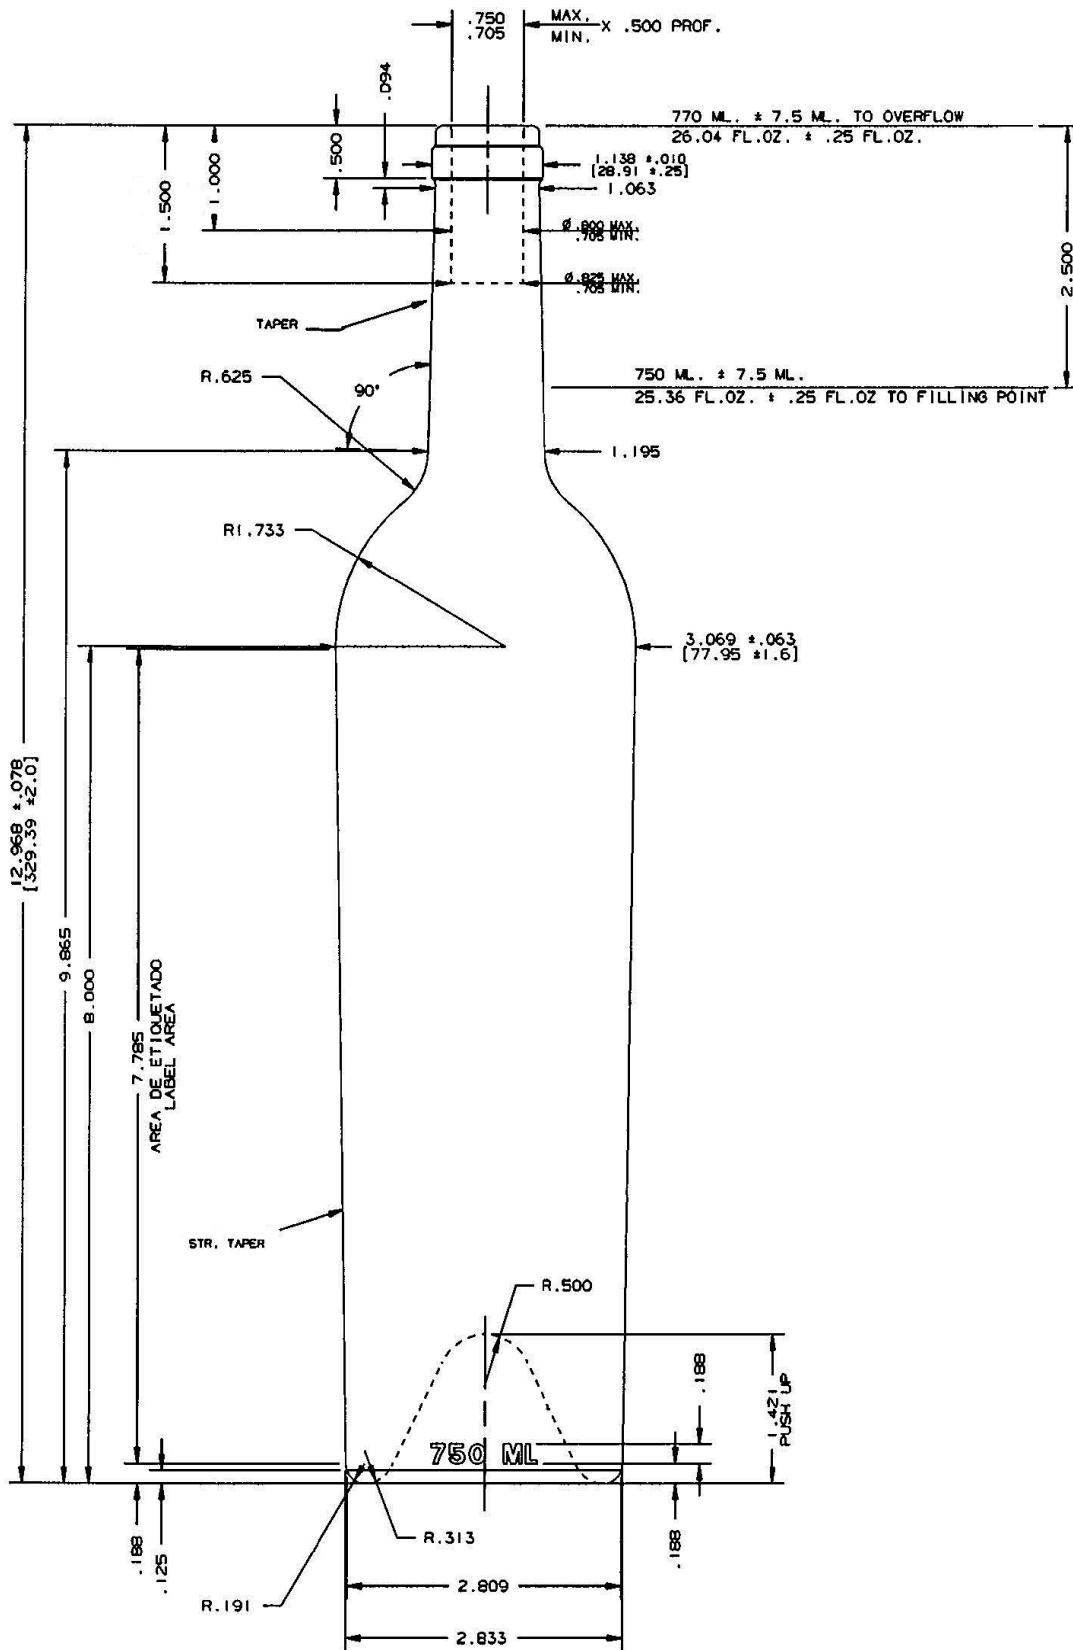

IF YOU...

MIX IT. FILL IT. PACK IT. SHIP IT.

WE HAVE A **PRODUCT** FOR YOU

Part #30BAT7

Bordeaux Wine Bottles

750 ml Antique Green Bordeaux Wine Bottles,
Punted Bottom, Taper, Cork, 12/cs (heavy)

The
CARYCOMPANY
Est. 1895

BOTTLE ID: WC1000165C
4837 AntG Cork 750mL