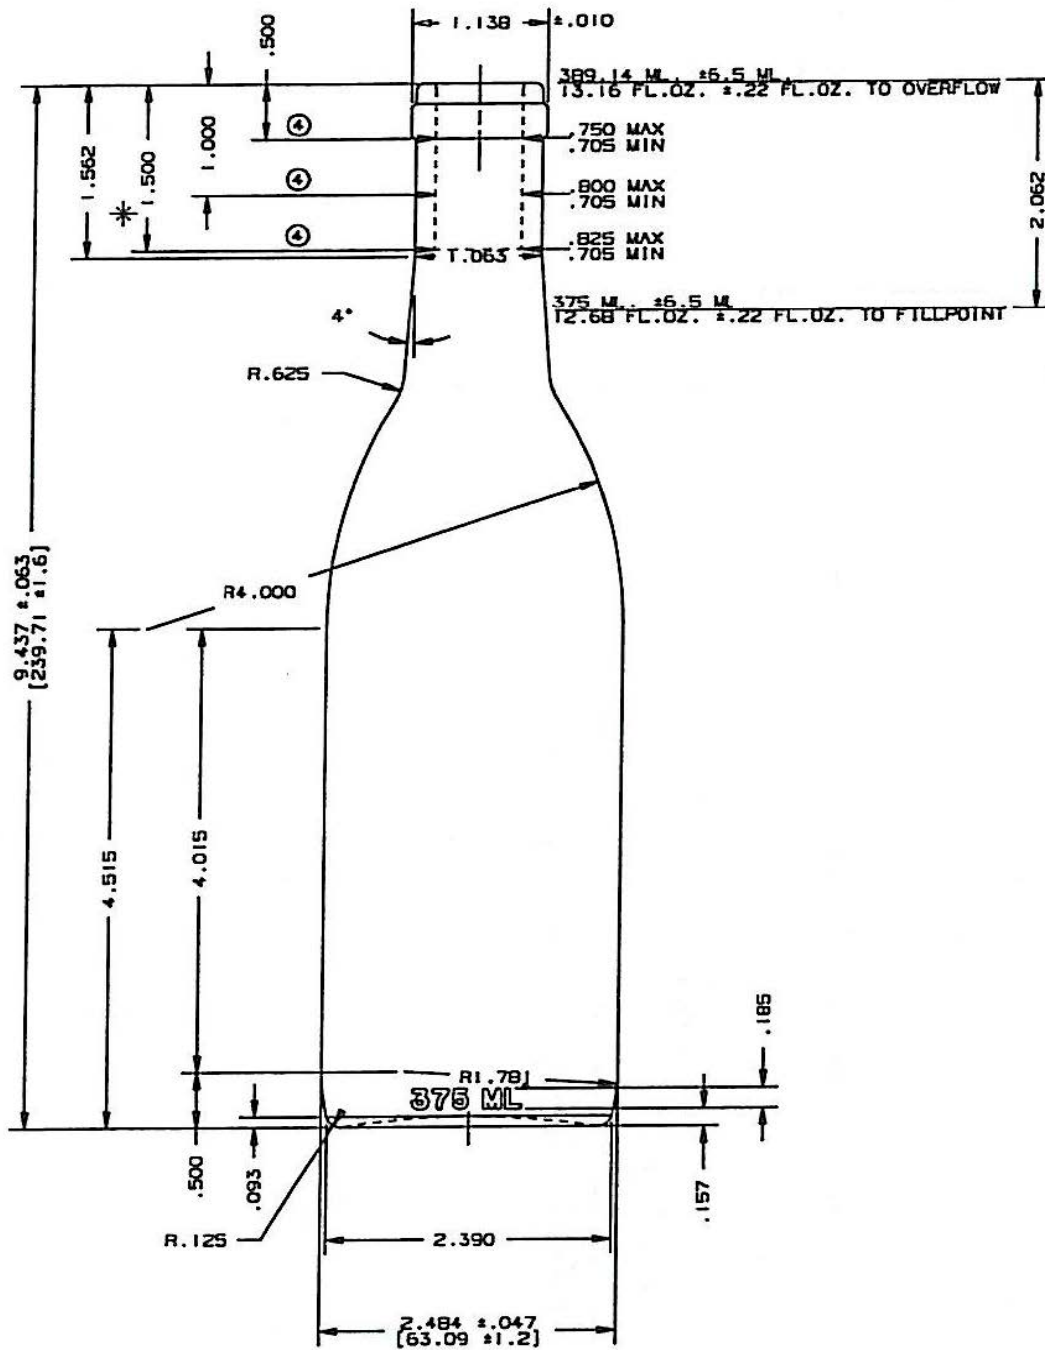

# WE HAVE A **PRODUCT** FOR YOU

Part #30BHSW

Burgundy Wine Bottles

---

**375 ml Clear Burgundy Wine Bottles, Cork,  
24/cs**

---

---

The  
**CARY**COMPANY  
Est. 1895

**Bottle drawing is provided for illustrative purposes only.**

WEIGHT: 504gm  
 HEIGHT: 9.437 in  
 DIAM(max base): 2.484 in  
 PRESSURE RATING: Not rated for pressure