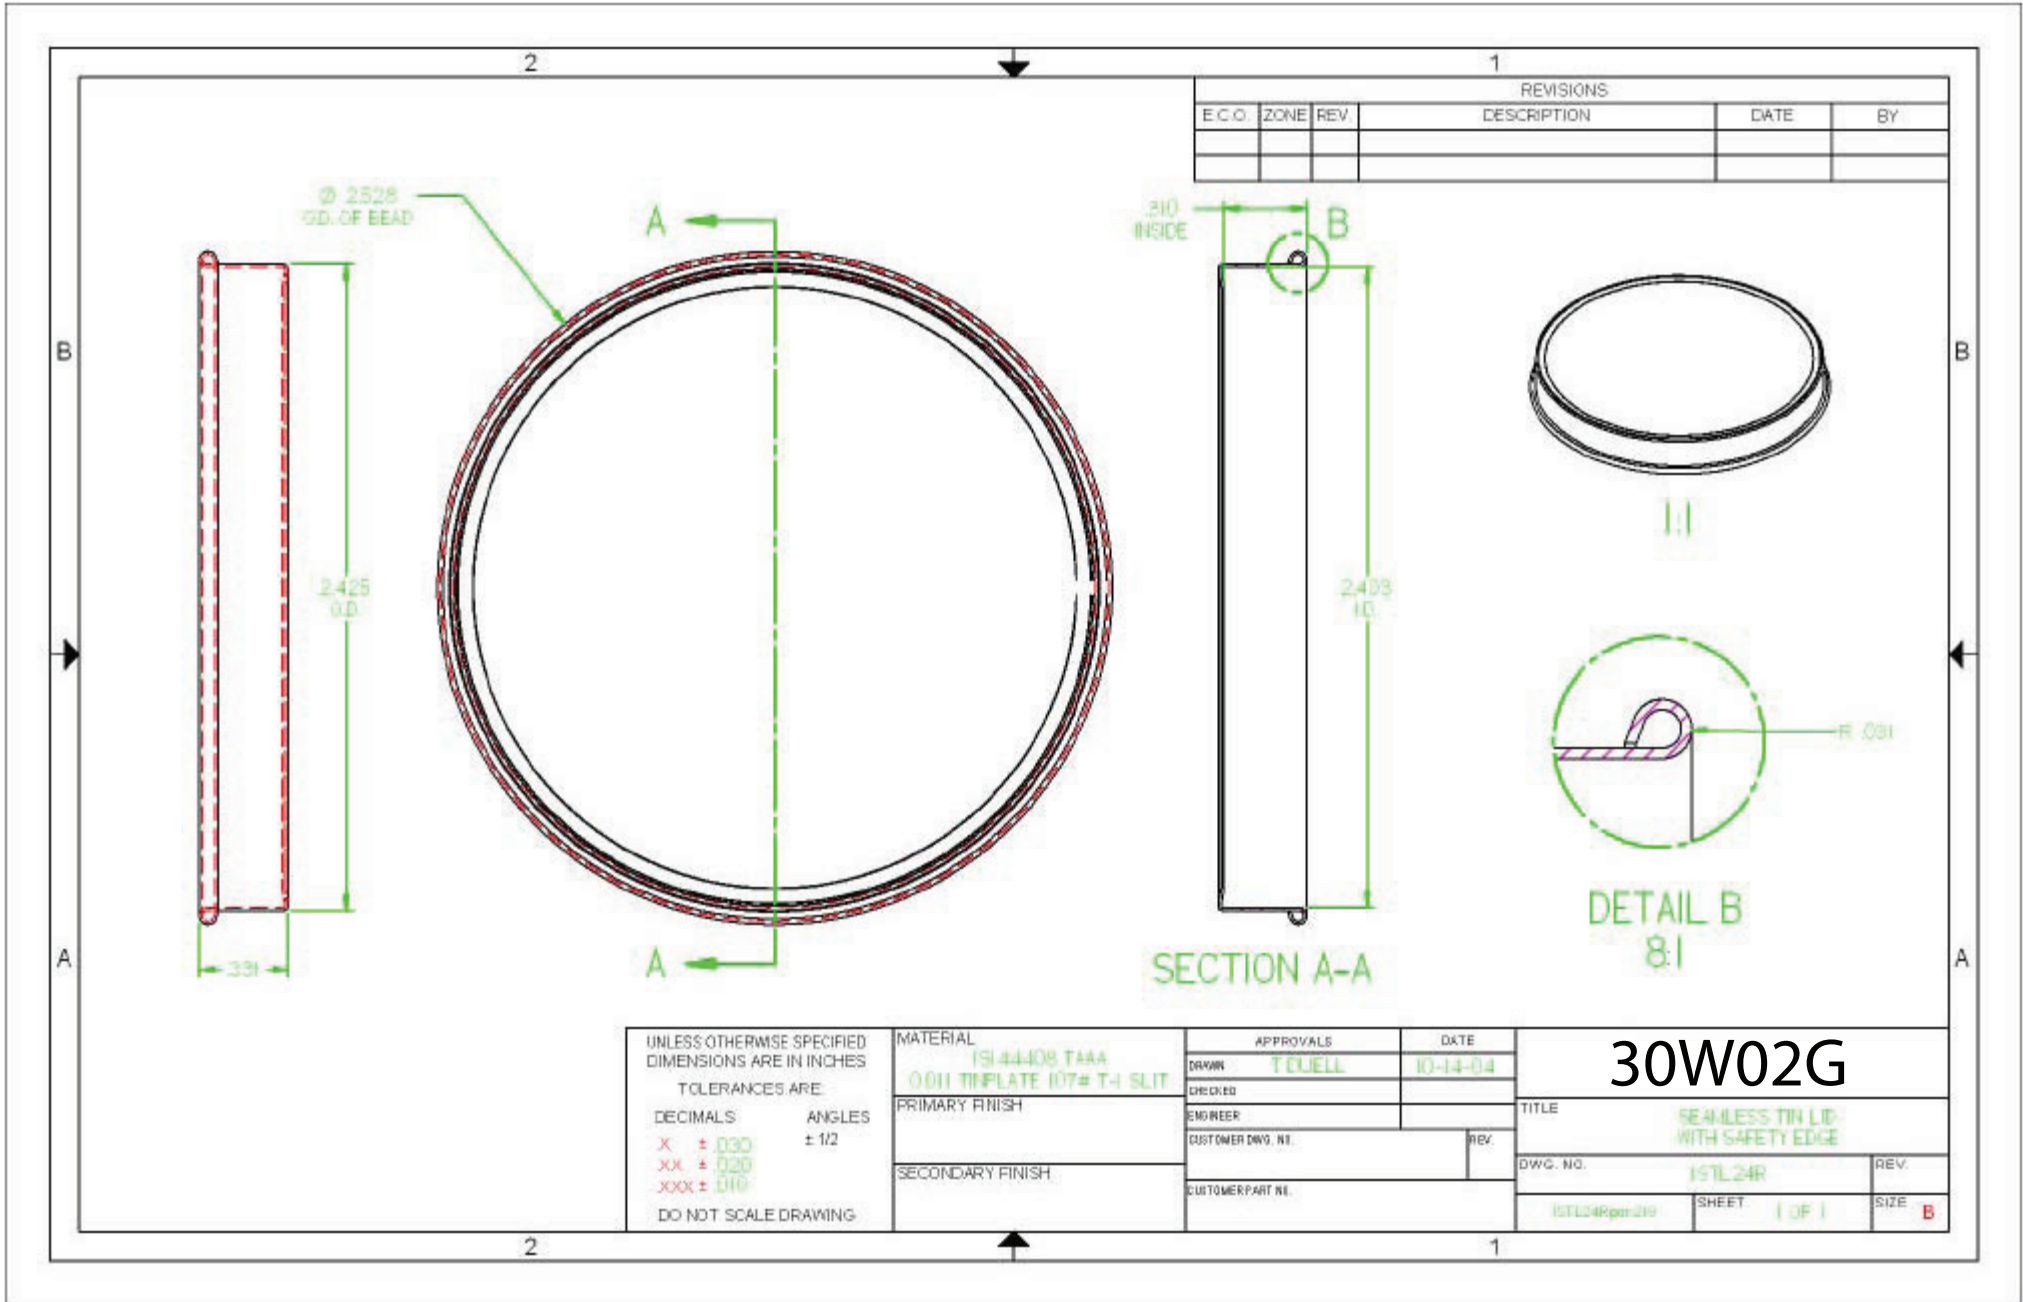

Supplied By: **The Cary Company**

Ph: 630-629-6600

www.thecarycompany.com

1195 W Fullerton Ave, Addison, IL 60101 -P: 630-629-6600 -F: 630-629-3690

www.TheCaryCompany.com