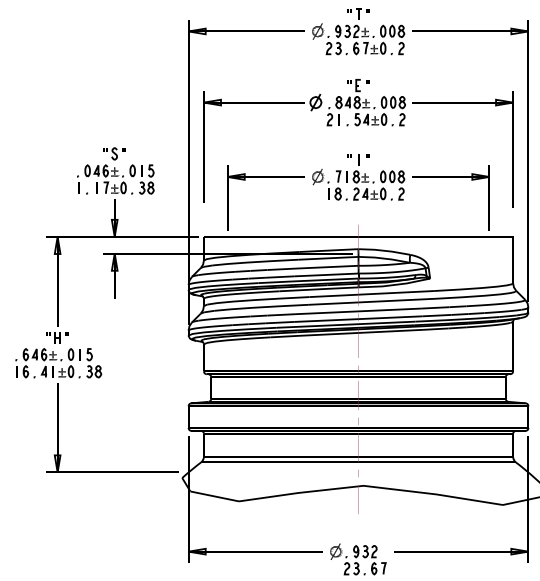

# WE HAVE A PRODUCT FOR YOU

Part #: 30W04C

---

---

---

The  
**CARY**COMPANY  
Est. 1895

1195 W. Fullerton Ave. | Addison, IL 60101 | T: 630.629.6600 | F: 630.629.3690 |

NECK DETAIL A  
SCALE 4:1

**FINISH SPECIFICATIONS:**

1. FINISH: M24SP410
2. NO. OF TURNS: 1-1/2 FULL TURNS
3. THREADS PER INCH: 8
4. THREAD START: 90° FROM P.L. (AS SHOWN)

**NOTES:**

1. CRITICAL DIMENSIONS ARE SHOWN WITH TOLERANCES. CRITICAL DIMENSION TO BE USED FOR QC PURPOSES.
2. ALL OTHER DIMENSIONS TO BE USED FOR REFERENCE ONLY.

				<b>The CARY COMPANY</b> <small>Est. 1895</small>			
				TITLE: 4 oz. COSMO ROUND			
TOLERANCES: UNLESS OTHERWISE SPECIFIED		DRAWN BY: ZAJ	NECK: M24-410	WEIGHT (gr): 15.9±1.5			
DECIMALS: .XX±	DATE: Dec-18-19	MIN WALL (in): .008	OVERFLOW (cc): 129.0cc±5.0				
.XXX±	SCALE: 1:1	CUSTOMER: STOCK	3D FILE No: 3041057				
.XXXX±	SHEET: 1 of 1	MATERIAL: PET	DRAWING No: 3041057				
FRACTIONS: ±	SEE NOTE 1						
ANGLES: ±							
REV	ECR	DESCRIPTION	BY	DATE			
A		INITIAL RELEASE	ZAJ	Dec-18-19			