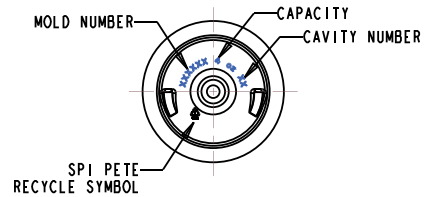

# WE HAVE A PRODUCT FOR YOU

Part #: 30W04C

---

---

---

The  
**CARY**COMPANY  
Est. 1895

1195 W. Fullerton Ave. | Addison, IL 60101 | T: 630.629.6600 | F: 630.629.3690 |

NECK DETAIL A  
SCALE 4:1

**FINISH SPECIFICATIONS:**

1. FINISH: M24SP410
2. NO. OF TURNS: 1-1/2 FULL TURNS
3. THREADS PER INCH: 8
4. THREAD START: 90° FROM P.L. (AS SHOWN)

**NOTES:**

1. CRITICAL DIMENSIONS ARE SHOWN WITH TOLERANCES. CRITICAL DIMENSION TO BE USED FOR QC PURPOSES.
2. ALL OTHER DIMENSIONS TO BE USED FOR REFERENCE ONLY.

				<b>The CARY COMPANY</b> <small>Est. 1895</small>			
				TITLE: 4 oz. COSMO ROUND			
TOLERANCES: UNLESS OTHERWISE SPECIFIED		DRAWN BY: ZAJ	NECK: M24-410	WEIGHT (gr): 15.9±1.5			
DECIMALS: .XX±	DATE: Dec-18-19	MIN WALL (in): .008	OVERFLOW (cc): 129.0cc±5.0				
.XXX±	SCALE: 1:1	CUSTOMER: STOCK	3D FILE No: 3041057				
.XXXX±	SHEET: 1 of 1	MATERIAL: PET	DRAWING No: 3041057				
FRACTIONS: ±	SEE NOTE 1						
ANGLES: ±							
REV	ECR	DESCRIPTION	BY	DATE			
A		INITIAL RELEASE	ZAJ	Dec-18-19			