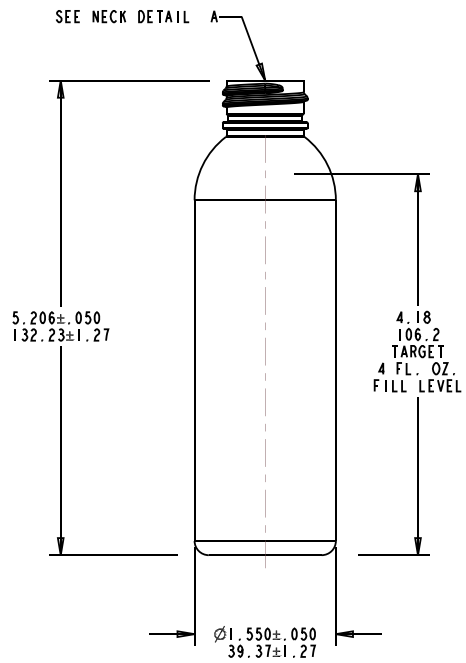

# WE HAVE A PRODUCT FOR YOU

Part #: 30W04C

---

---

---

The  
**CARY**COMPANY  
Est. 1895

1195 W. Fullerton Ave. | Addison, IL 60101 | T: 630.629.6600 | F: 630.629.3690 |

NECK DETAIL A  
SCALE 4:1

**FINISH SPECIFICATIONS:**

1. FINISH: M24SP410
2. NO. OF TURNS: 1-1/2 FULL TURNS
3. THREADS PER INCH: 8
4. THREAD START: 90° FROM P.L. (AS SHOWN)

**NOTES:**

1. CRITICAL DIMENSIONS ARE SHOWN WITH TOLERANCES. CRITICAL DIMENSION TO BE USED FOR QC PURPOSES.
2. ALL OTHER DIMENSIONS TO BE USED FOR REFERENCE ONLY.

				<b>The CARY COMPANY</b> <small>Est. 1895</small>			
				TITLE: 4 oz. COSMO ROUND			
TOLERANCES: UNLESS OTHERWISE SPECIFIED		DRAWN BY: ZAJ	NECK: M24-410	WEIGHT (gr): 15.9±1.5			
DECIMALS: .XX±	DATE: Dec-18-19	MIN WALL (in): .008	OVERFLOW (cc): 129.0cc±5.0				
.XXX±	SCALE: 1:1	CUSTOMER: STOCK	3D FILE No: 3041057				
.XXXX±	SHEET: 1 of 1	MATERIAL: PET	DRAWING No: 3041057				
FRACTIONS: ±	SEE NOTE 1						
ANGLES: ±							
REV	ECR	DESCRIPTION	BY	DATE			
A		INITIAL RELEASE	ZAJ	Dec-18-19			