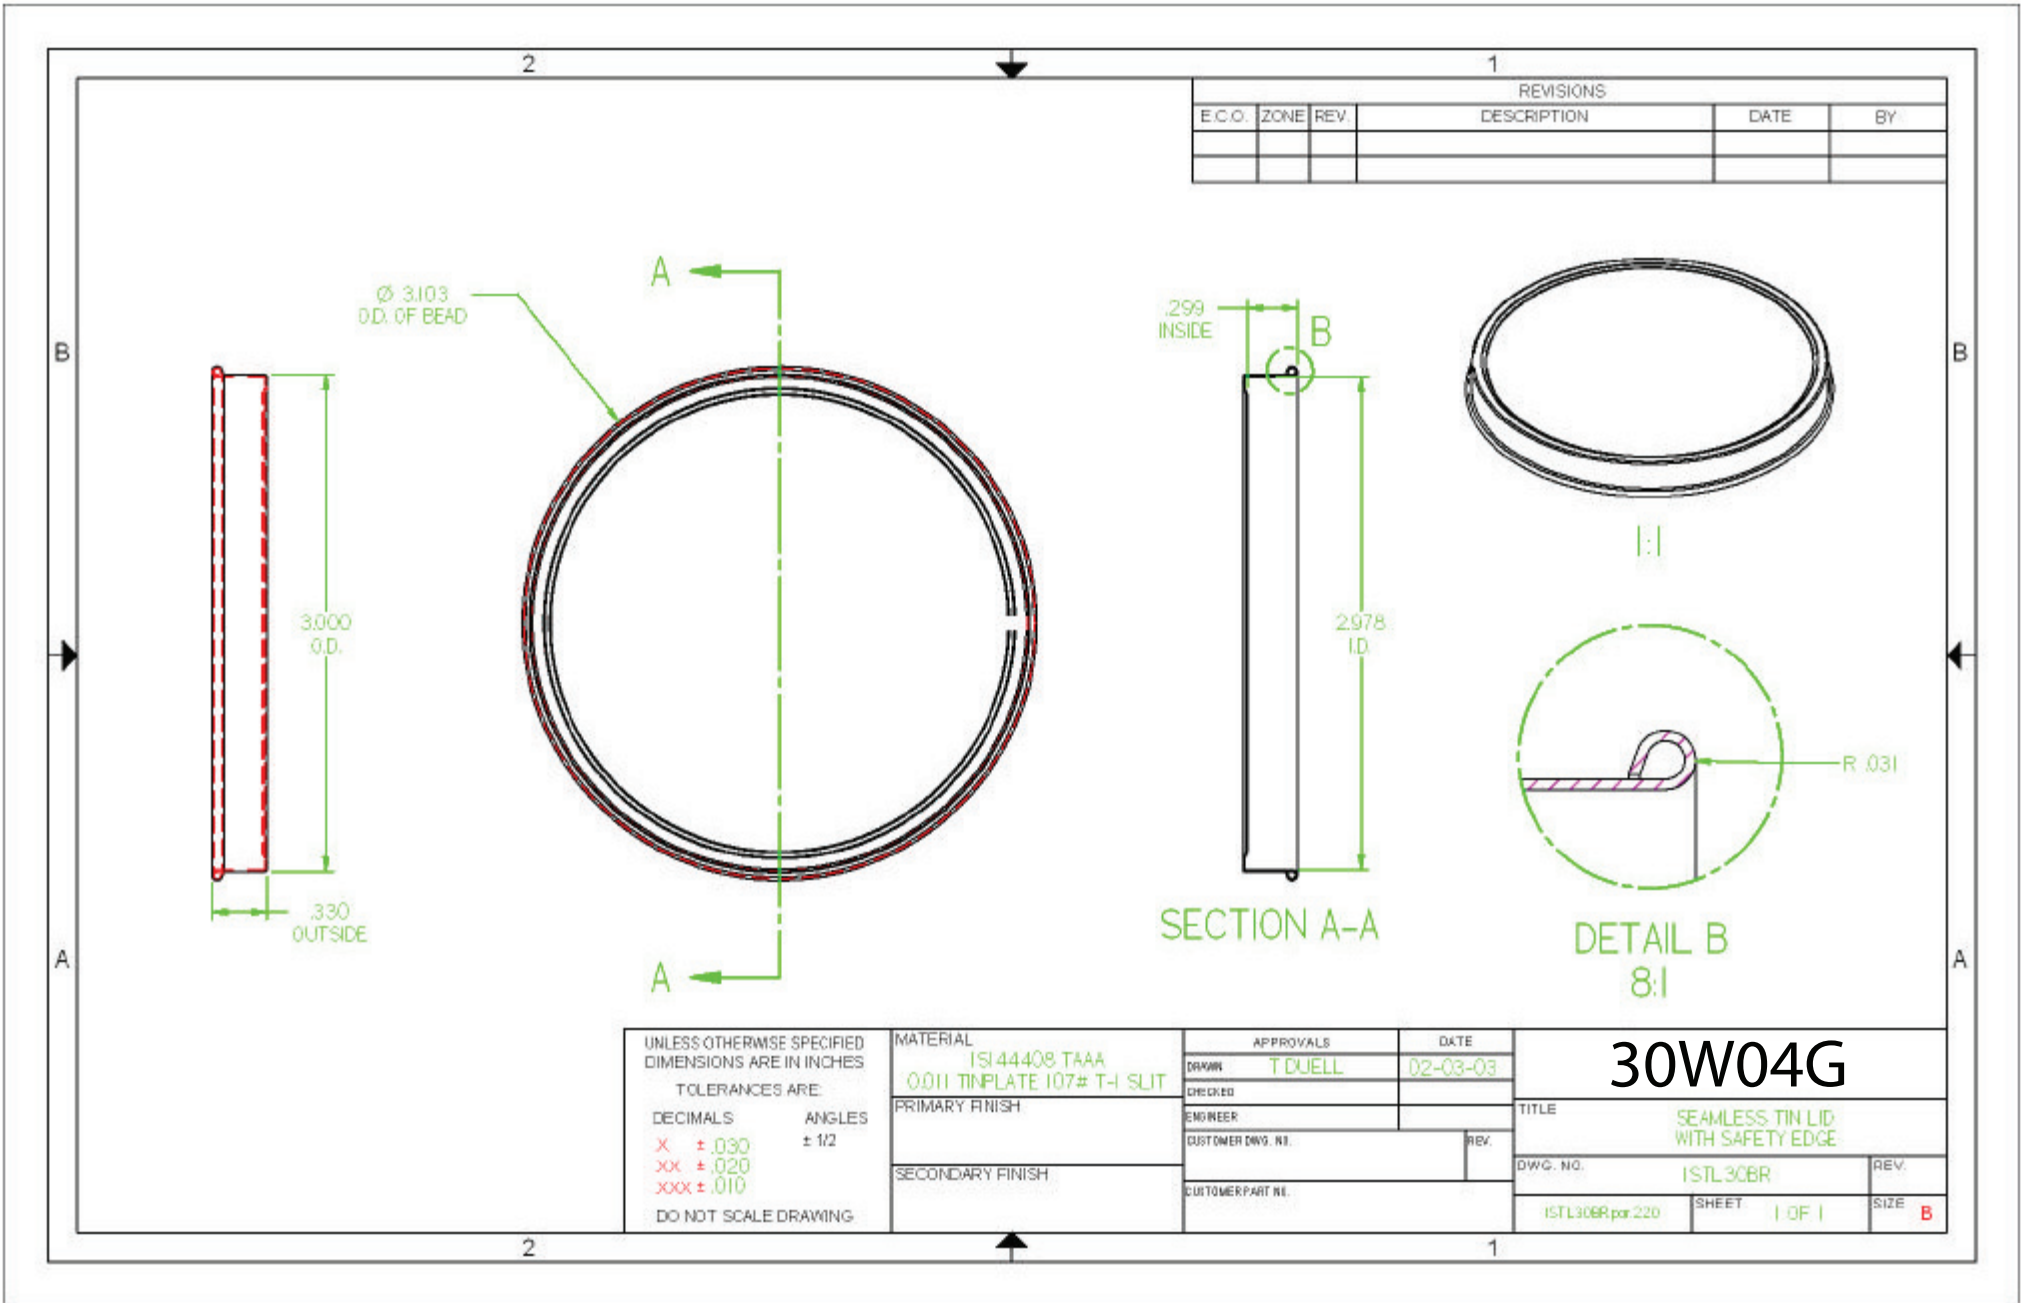

Supplied By: **The Cary Company**

Ph: 630-629-6600

www.thecarycompany.com

1195 W Fullerton Ave, Addison, IL 60101 -P: 630-629-6600 -F: 630-629-3690

www.TheCaryCompany.com