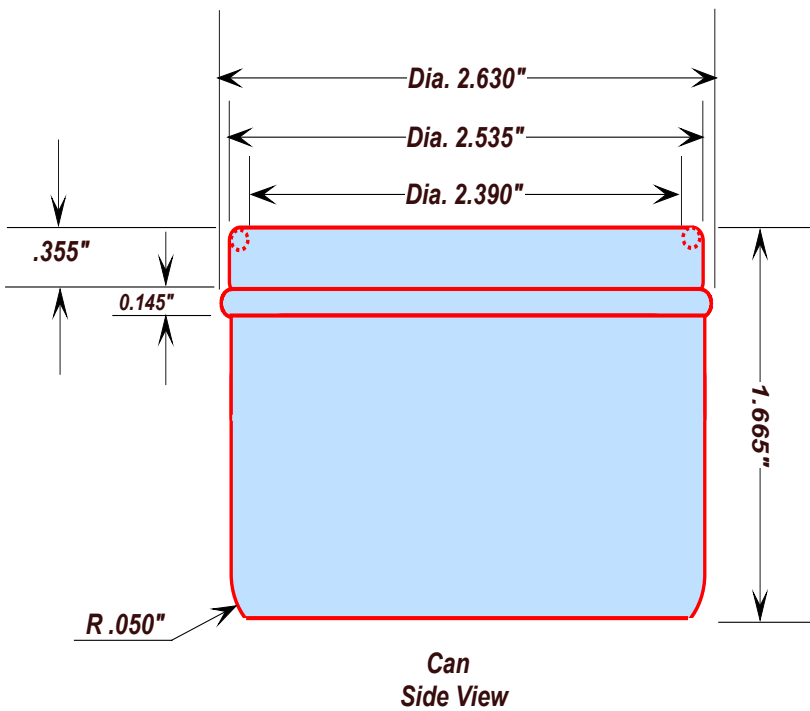

IF YOU...

MIX IT. FILL IT. PACK IT. SHIP IT.

WE HAVE A **PRODUCT** FOR YOU

Part #30W04Q

Slip Cover Tin Cans

4 oz. Deep Seamless Slip Cover Can and Lid

The
CARYCOMPANY
Est. 1895

1195 W. Fullerton Ave. | Addison, IL 60101 | T: 630.629.6600 | F: 630.629.3690 | TheCaryCompany.com

4 Oz Deep Seamless Can/Cover (208 X 111)

TOLERANCES UNLESS OTHERWISE NOTED	DO NOT SCALE THIS DRAWING	REVISIONS	BY	DATE	PART NAME/No.
ALL DIMENSIONAL TOLERANCES ARE +/- .032"	DRAWN BY Jeff Lechowicz	A			4 Oz Deep Seamless Can/Cover (208 X 111)
	CHECKED BY	B			
	DATE 6/15/16	C			