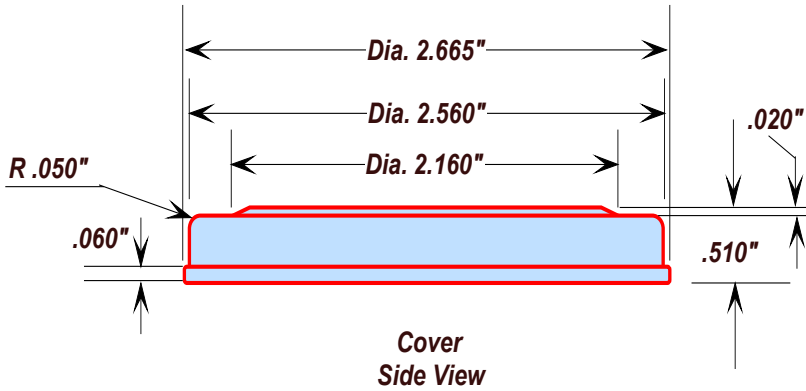

IF YOU...

MIX IT. FILL IT. PACK IT. SHIP IT.

WE HAVE A **PRODUCT** FOR YOU

Part #30W04Q

Slip Cover Tin Cans

4 oz. Deep Seamless Slip Cover Can and Lid

The
CARYCOMPANY
Est. 1895

1195 W. Fullerton Ave. | Addison, IL 60101 | T: 630.629.6600 | F: 630.629.3690 | TheCaryCompany.com

4 Oz Deep Seamless Can/Cover (208 X 111)

TOLERANCES UNLESS OTHERWISE NOTED	DO NOT SCALE THIS DRAWING	REVISIONS	BY	DATE	PART NAME/No.
ALL DIMENSIONAL TOLERANCES ARE +/- .032"	DRAWN BY Jeff Lechowicz	A			4 Oz Deep Seamless Can/Cover (208 X 111)
	CHECKED BY	B			
	DATE 6/15/16	C			