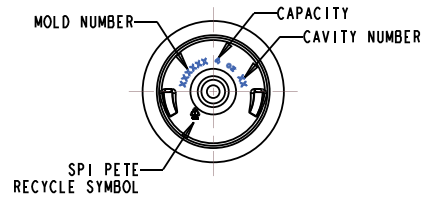

# WE HAVE A PRODUCT FOR YOU

Part #: 30W07C

---

---

---

The  
**CARY**COMPANY  
Est. 1895

1195 W. Fullerton Ave. | Addison, IL 60101 | T: 630.629.6600 | F: 630.629.3690 |

NECK DETAIL A  
SCALE 4:1

**FINISH SPECIFICATIONS:**

1. FINISH: M24SP410
2. NO. OF TURNS: 1-1/2 FULL TURNS
3. THREADS PER INCH: 8
4. THREAD START: 90° FROM P.L. (AS SHOWN)

**NOTES:**

1. CRITICAL DIMENSIONS ARE SHOWN WITH TOLERANCES. CRITICAL DIMENSION TO BE USED FOR QC PURPOSES.
2. ALL OTHER DIMENSIONS TO BE USED FOR REFERENCE ONLY.

				The <b>CARY COMPANY</b> <small>Est. 1895</small>			
				TITLE: 4 oz. COSMO ROUND			
TOLERANCES: <small>UNLESS OTHERWISE SPECIFIED</small>		DRAWN BY: ZAJ	NECK: M24-410	WEIGHT (gr): 15.9±1.5			
DECIMALS: .XX±	DATE: Dec-18-19	MIN WALL (in): .008	OVERFLOW (cc): 129.0cc±5.0				
.XXX±	SCALE: 1:1	CUSTOMER: STOCK	3D FILE No: 3041057				
.XXXX±	SHEET: 1 of 1	MATERIAL: PET	DRAWING No: 3041057				REV: A
FRACTIONS: ±	SEE NOTE 1						
ANGLES: ±							
REV	DESCRIPTION	BY	DATE				
A	INITIAL RELEASE	ZAJ	Dec-18-19				