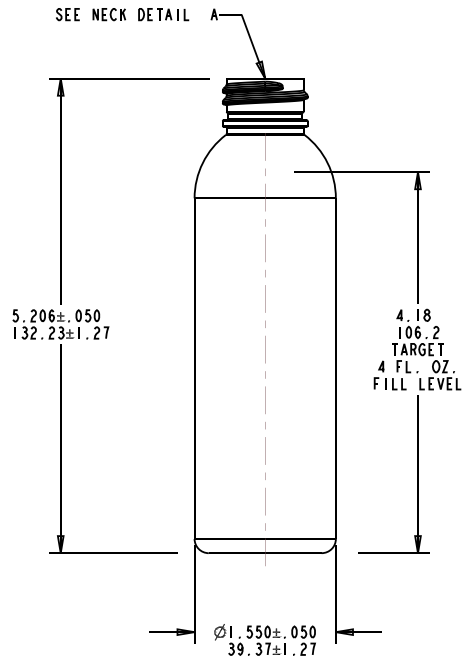

# WE HAVE A PRODUCT FOR YOU

Part #: 30W07C

---

---

---

The  
**CARY**COMPANY  
Est. 1895

1195 W. Fullerton Ave. | Addison, IL 60101 | T: 630.629.6600 | F: 630.629.3690 |

NECK DETAIL A  
SCALE 4:1

**FINISH SPECIFICATIONS:**

1. FINISH: M24SP410
2. NO. OF TURNS: 1-1/2 FULL TURNS
3. THREADS PER INCH: 8
4. THREAD START: 90° FROM P.L. (AS SHOWN)

**NOTES:**

1. CRITICAL DIMENSIONS ARE SHOWN WITH TOLERANCES. CRITICAL DIMENSION TO BE USED FOR QC PURPOSES.
2. ALL OTHER DIMENSIONS TO BE USED FOR REFERENCE ONLY.

				The <b>CARY COMPANY</b> <small>Est. 1895</small>			
				TITLE: 4 oz. COSMO ROUND			
TOLERANCES: <small>UNLESS OTHERWISE SPECIFIED</small>		DRAWN BY: ZAJ	NECK: M24-410	WEIGHT (gr): 15.9±1.5			
DECIMALS: .XX±	DATE: Dec-18-19	MIN WALL (in): .008	OVERFLOW (cc): 129.0cc±5.0				
.XXX±	SCALE: 1:1	CUSTOMER: STOCK	3D FILE No: 3041057				
.XXXX±	SHEET: 1 of 1	MATERIAL: PET	DRAWING No: 3041057				REV: A
FRACTIONS: ±	SEE NOTE 1						
ANGLES: ±							
REV	DESCRIPTION	BY	DATE				
A	INITIAL RELEASE	ZAJ	Dec-18-19				