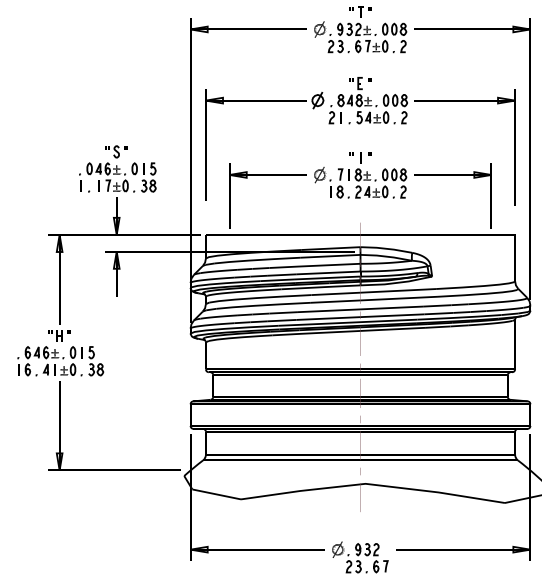

# WE HAVE A PRODUCT FOR YOU

Part #: 30W07C

---

---

---

The  
**CARY**COMPANY  
Est. 1895

1195 W. Fullerton Ave. | Addison, IL 60101 | T: 630.629.6600 | F: 630.629.3690 |

NECK DETAIL A  
SCALE 4:1

**FINISH SPECIFICATIONS:**

1. FINISH: M24SP410
2. NO. OF TURNS: 1-1/2 FULL TURNS
3. THREADS PER INCH: 8
4. THREAD START: 90° FROM P.L. (AS SHOWN)

**NOTES:**

1. CRITICAL DIMENSIONS ARE SHOWN WITH TOLERANCES. CRITICAL DIMENSION TO BE USED FOR QC PURPOSES.
2. ALL OTHER DIMENSIONS TO BE USED FOR REFERENCE ONLY.

				The <b>CARY COMPANY</b> <small>Est. 1895</small>			
				TITLE: 4 oz. COSMO ROUND			
TOLERANCES: <small>UNLESS OTHERWISE SPECIFIED</small>		DRAWN BY: ZAJ	NECK: M24-410	WEIGHT (gr): 15.9±1.5			
DECIMALS: .XX±	DATE: Dec-18-19	MIN WALL (in): .008	OVERFLOW (cc): 129.0cc±5.0				
.XXX±	SCALE: 1:1	CUSTOMER: STOCK	3D FILE No: 3041057				
.XXXX±	SHEET: 1 of 1	MATERIAL: PET	DRAWING No: 3041057				REV: A
FRACTIONS: ±	SEE NOTE 1						
ANGLES: ±							
REV	DESCRIPTION	BY	DATE				
A	INITIAL RELEASE	ZAJ	Dec-18-19				