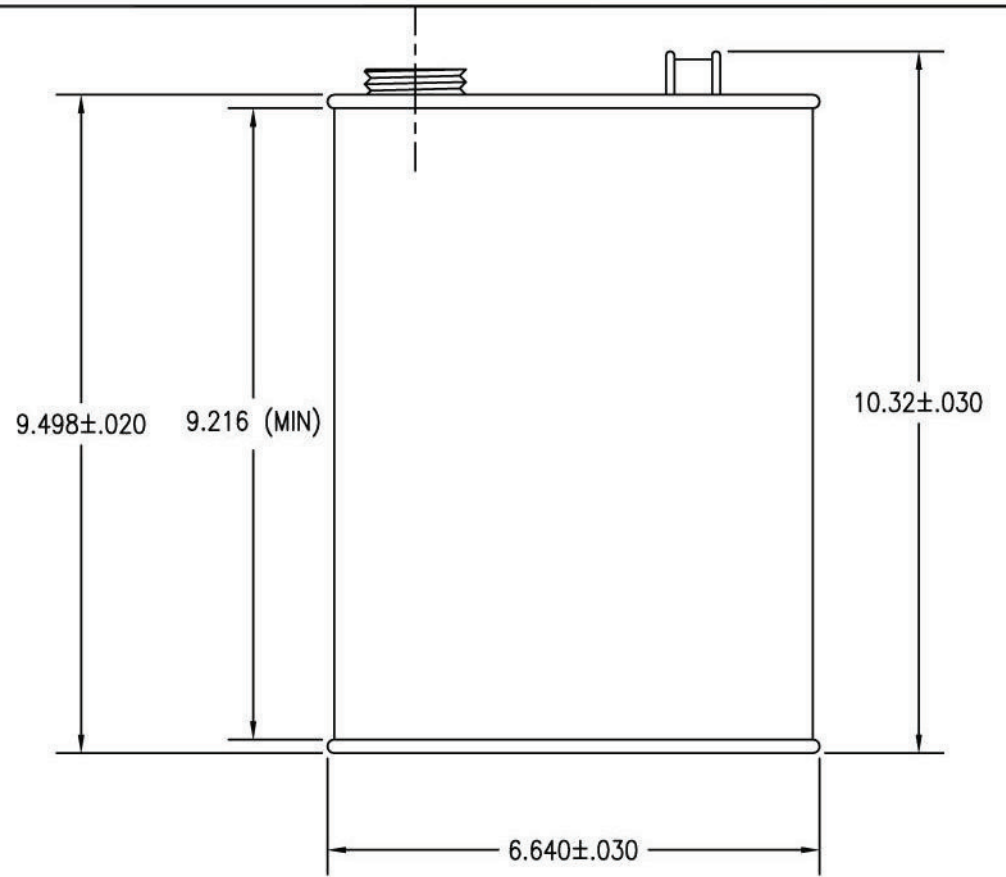

# WE HAVE A PRODUCT FOR YOU

Part #	30W114
Capacity	128 oz. 1 gal.
Bottle Style	F-Style
Color	Silver
Material	Tin
Dimensions	4.125"L x 6.625"W x 9.438"H
Neck Width	1-1/4"
Case Pack	40 ea.
Pallet Pack	640 ea. (16 cases)
Note	*Caps and closures sold separately.

NOZZLE SIZE & TYPE	CENTER OPENING	END OPENING
RIEKE JR.		✓
32mm METRIC DIN		✓
32mm METRIC REL		✓
1 1/8" BETA		✓
1 1/4" ALPHA		✓
1 1/4" INTERNATIONAL		✓
1 3/4" ALPHA		✓
1 3/4" DELTA		✓
1 3/4" INTERNATIONAL		✓
2-5/8" SINGLE FRICTION	✓	
2-7/8" SCREW NECK	✓	

SCALE	NONE

**Supplied By: The Cary Company**  
 Ph: 630-629-6600  
[www.thecarycompany.com](http://www.thecarycompany.com)

30W114				
PRODUCT DRAWING GALLON "F" STYLE 403 X 610 X 907				
LOCATION	SUPERCEDES	MATERIAL	PRINT NO.	REV.