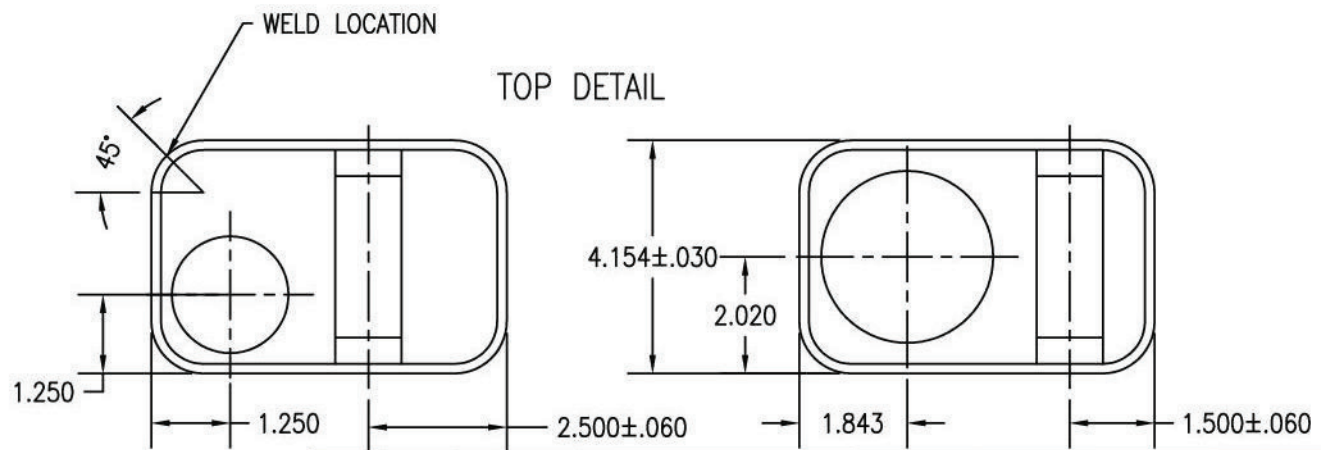

# WE HAVE A PRODUCT FOR YOU

Part #	30W114
Capacity	128 oz. 1 gal.
Bottle Style	F-Style
Color	Silver
Material	Tin
Dimensions	4.125"L x 6.625"W x 9.438"H
Neck Width	1-1/4"
Case Pack	40 ea.
Pallet Pack	640 ea. (16 cases)
Note	*Caps and closures sold separately.

NOZZLE SIZE & TYPE	CENTER OPENING	END OPENING
RIEKE JR.		✓
32mm METRIC DIN		✓
32mm METRIC REL		✓
1 1/8" BETA		✓
1 1/4" ALPHA		✓
1 1/4" INTERNATIONAL		✓
1 3/4" ALPHA		✓
1 3/4" DELTA		✓
1 3/4" INTERNATIONAL		✓
2-5/8" SINGLE FRICTION	✓	
2-7/8" SCREW NECK	✓	

SCALE	NONE

**Supplied By: The Cary Company**  
 Ph: 630-629-6600  
[www.thecarycompany.com](http://www.thecarycompany.com)

30W114				
PRODUCT DRAWING GALLON "F" STYLE 403 X 610 X 907				
LOCATION	SUPERCEDES	MATERIAL	PRINT NO.	REV.