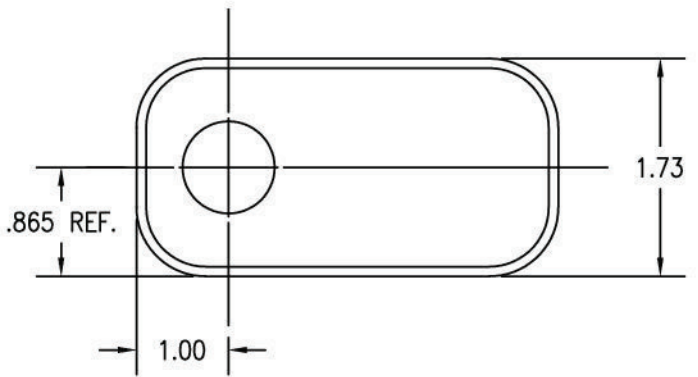

IF YOU...

MIX IT. FILL IT. PACK IT. SHIP IT.

WE HAVE A PRODUCT FOR YOU

Part #	30W11F
Capacity	16 oz., 1 pt.
Color	Silver
Material	Tin
Dimensions	3.799"L x 1.673"W x 6.339"H
Neck Width	1"
Case Pack	225 ea.
Pallet Pack	3,600 ea. (16 Cases)
Note	*Caps and closures sold separately.

NOZZLE SIZE & TYPE	CENTER OPENING	END OPENING
.954" INWARD CURL	✓	
.954" OUTWARD CURL	✓	
1.000" DELTA		✓
1.000" INTERNATIONAL		✓
1 1/8" BETA .789"	✓	✓
1 1/8" BETA .877"	✓	✓
1 1/4" ALPHA	✓	✓
1 1/4" INTERNATIONAL	✓	✓

PRODUCT DRAWING
 PINT "F" STYLE
 112 X 314 X 514

LOCATION	SUPERCEDES	MATERIAL	PRINT NO.	REV.
MEMPHIS		TINPLATE		A