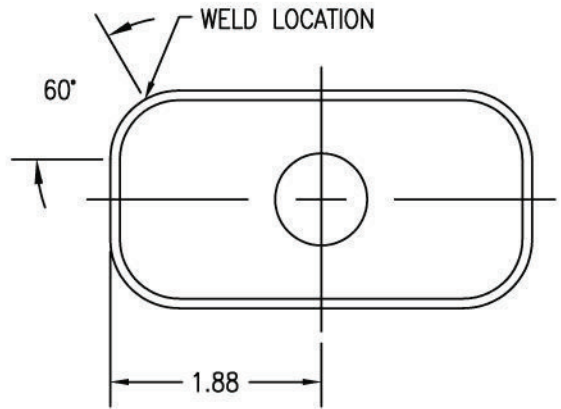

IF YOU...

MIX IT. FILL IT. PACK IT. SHIP IT.

WE HAVE A PRODUCT FOR YOU

Part #	30W11F
Capacity	16 oz., 1 pt.
Color	Silver
Material	Tin
Dimensions	3.799"L x 1.673"W x 6.339"H
Neck Width	1"
Case Pack	225 ea.
Pallet Pack	3,600 ea. (16 Cases)
Note	*Caps and closures sold separately.

NOZZLE SIZE & TYPE	CENTER OPENING	END OPENING
.954" INWARD CURL	✓	
.954" OUTWARD CURL	✓	
1.000" DELTA		✓
1.000" INTERNATIONAL		✓
1 1/8" BETA .789"	✓	✓
1 1/8" BETA .877"	✓	✓
1 1/4" ALPHA	✓	✓
1 1/4" INTERNATIONAL	✓	✓

PRODUCT DRAWING
 PINT "F" STYLE
 112 X 314 X 514

LOCATION	SUPERCEDES	MATERIAL	PRINT NO.	REV.
MEMPHIS		TINPLATE		A