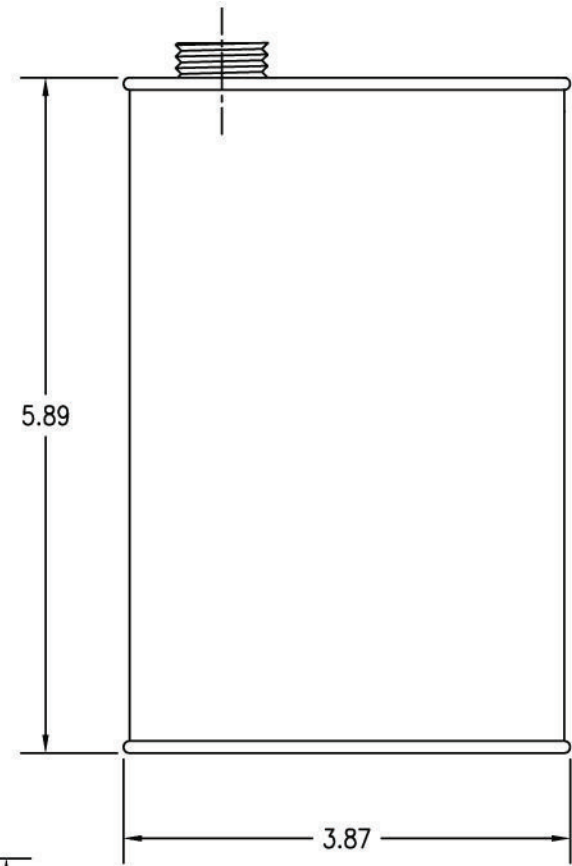

IF YOU...

MIX IT. FILL IT. PACK IT. SHIP IT.

WE HAVE A PRODUCT FOR YOU

Part #	30W11F
Capacity	16 oz., 1 pt.
Color	Silver
Material	Tin
Dimensions	3.799"L x 1.673"W x 6.339"H
Neck Width	1"
Case Pack	225 ea.
Pallet Pack	3,600 ea. (16 Cases)
Note	*Caps and closures sold separately.

NOZZLE SIZE & TYPE	CENTER OPENING	END OPENING
.954" INWARD CURL	✓	
.954" OUTWARD CURL	✓	
1.000" DELTA		✓
1.000" INTERNATIONAL		✓
1 1/8" BETA .789"	✓	✓
1 1/8" BETA .877"	✓	✓
1 1/4" ALPHA	✓	✓
1 1/4" INTERNATIONAL	✓	✓

PRODUCT DRAWING
 PINT "F" STYLE
 112 X 314 X 514

LOCATION	SUPERCEDES	MATERIAL	PRINT NO.	REV.
MEMPHIS		TINPLATE		A