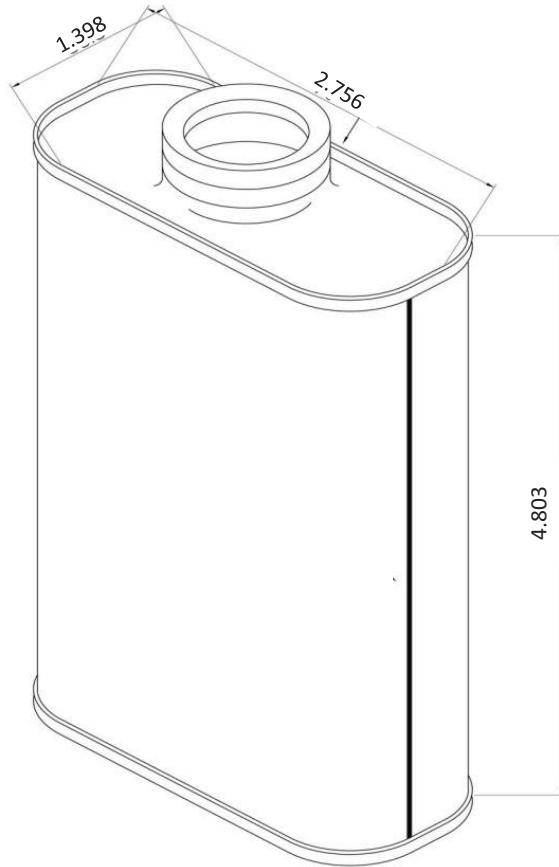

# WE HAVE A PRODUCT FOR YOU

Part #	30W13F
Capacity	8 oz., 1/2 pt.
Color	Silver
Material	Tin
Dimensions	2.756"L x 1.398"W x 4.803"H
Neck Width	1"
Case Pack	357 ea.
Pallet Pack	5,712 ea. (16 Cases)

# F-Style/Oblong Specifications

## One-Piece Unitop Can

PH 630-629-6600 - FX 630-629-3690  
1195 W. FULLERTON AVE. - ADDISON, IL 60101  
WWW.THECARYCOMPANY.COM

½ PINT: 1" Delta Nozzle Centered

Finished Measurement: 2.756 x 1.398 x 4.803