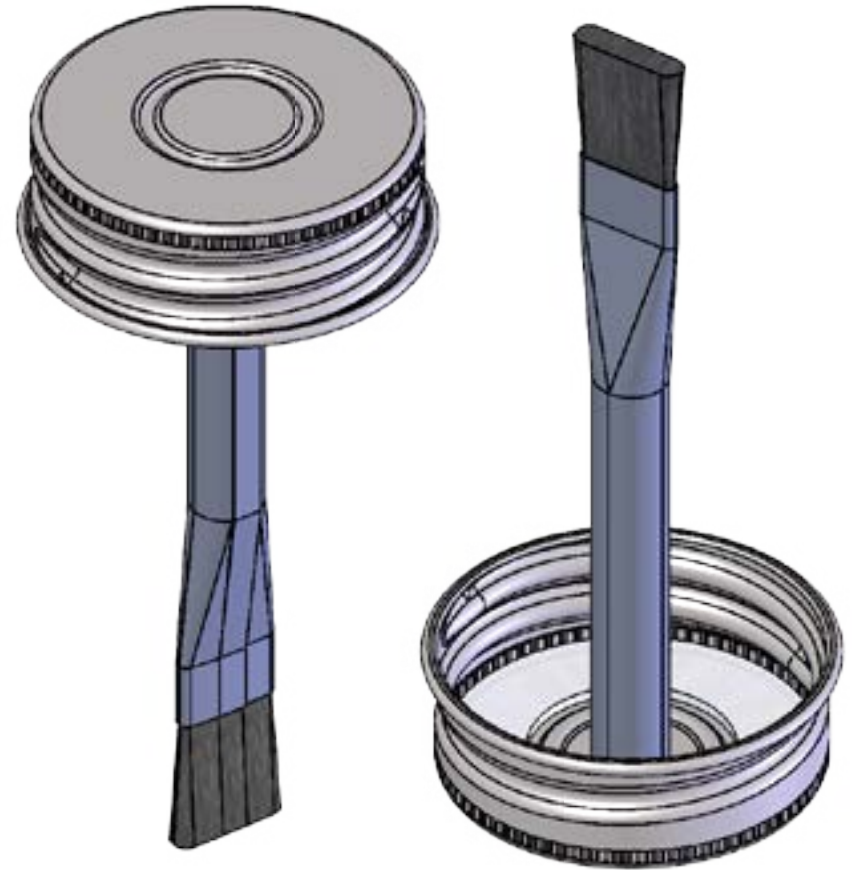

IF YOU...

MIX IT. FILL IT. PACK IT. SHIP IT.

WE HAVE A **PRODUCT** FOR YOU

Part #30W14V

Metal Caps

1-1/4" Delta Brush Cap with 2-3/4"
Stem for Use In 4 oz. Utility Can

The
CARY COMPANY
Est. 1895

1195 W. Fullerton Ave. | Addison, IL 60101 | T: 630.629.6600 | F: 630.629.3690 | TheCaryCompany.com

CUSTOMER APPROVAL:

NAME	DATE

NO.	REVISION	AUTH.	NAME	DATE
00	ORIGINAL DRAWING		PDG	7/18/2022

UNLESS OTHERWISE SPECIFIED:

DIMENSIONS ARE IN INCHES
TOLERANCES:
FRACTIONAL ±1/8"
ANGULAR ±10°
TWO PLACE DECIMAL ±.02
THREE PLACE DECIMAL ±.010

	NAME	DATE
DRAWN	PDG	7/18/2022
CHECKED		

--

SCALE: 1:1
DO NOT SCALE DRAWING

SHEET 1 OF 1

TITLE:
**1-1/4" N #1 X 3" OAL
1/2" TR HH PE**

SIZE	DWG. NO.	REV
A	ITEM #735	00