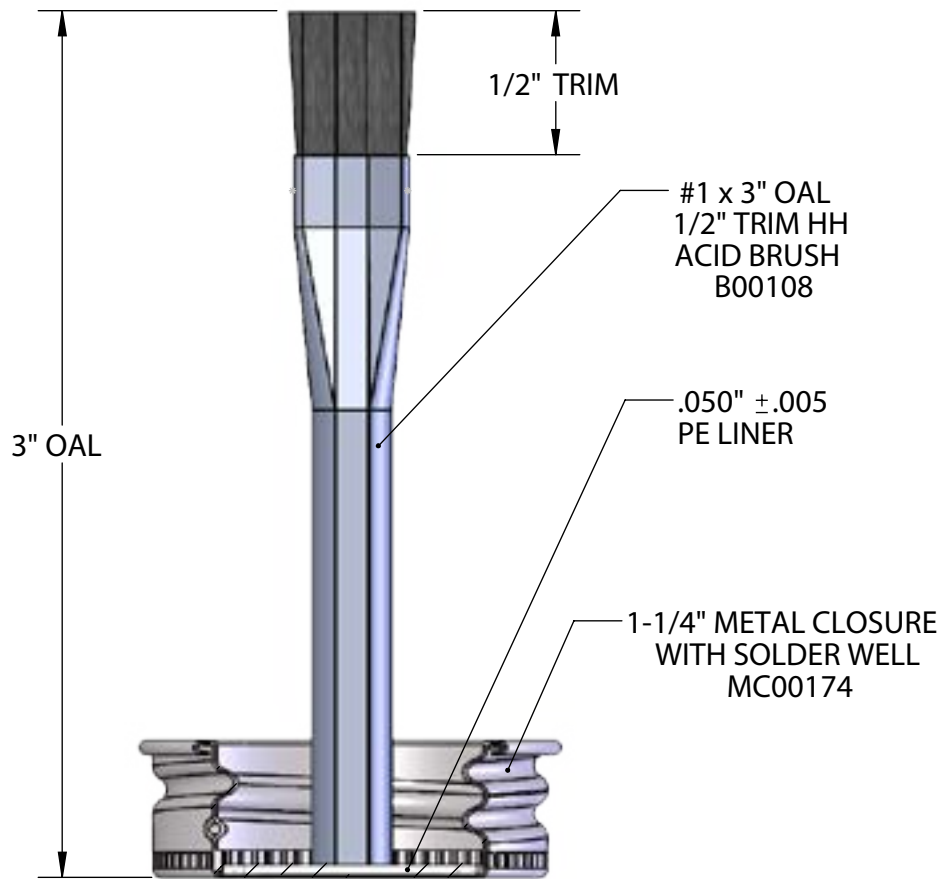

IF YOU...

MIX IT. FILL IT. PACK IT. SHIP IT.

WE HAVE A **PRODUCT** FOR YOU

Part #30W14V

Metal Caps

1-1/4" Delta Brush Cap with 2-3/4"
Stem for Use In 4 oz. Utility Can

The
CARY COMPANY
Est. 1895

1195 W. Fullerton Ave. | Addison, IL 60101 | T: 630.629.6600 | F: 630.629.3690 | TheCaryCompany.com

CUSTOMER APPROVAL:

NAME	DATE

NO.	REVISION	AUTH.	NAME	DATE
00	ORIGINAL DRAWING		PDG	7/18/2022

UNLESS OTHERWISE SPECIFIED:

DIMENSIONS ARE IN INCHES
TOLERANCES:
FRACTIONAL ±1/8"
ANGULAR ±10°
TWO PLACE DECIMAL ±.02
THREE PLACE DECIMAL ±.010

	NAME	DATE
DRAWN	PDG	7/18/2022
CHECKED		

--

SCALE: 1:1
DO NOT SCALE DRAWING

SHEET 1 OF 1

TITLE:
**1-1/4" N #1 X 3" OAL
1/2" TR HH PE**

SIZE	DWG. NO.	REV
A	ITEM #735	00