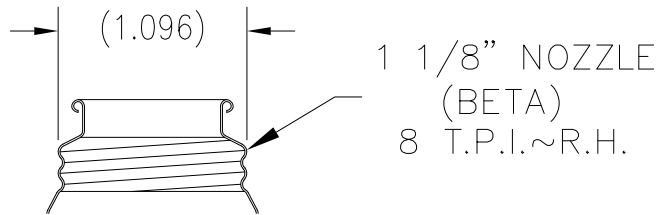

IF YOU...

MIX IT. FILL IT. PACK IT. SHIP IT.

WE HAVE A **PRODUCT** FOR YOU

Part #30W14W

Metal Containers

4 oz. (1/4 Pint) Utility Can with 1-3/4" Delta Opening

The
CARYCOMPANY
Est. 1895

1195 W. Fullerton Ave. | Addison, IL 60101 | T: 630.629.6600 | F: 630.629.3690 | TheCaryCompany.com

NOZZLE AVAILABLE IN 1" AND 1 1/8" PROFILE

CAN	SIZE	D	PD	DSH	H	CAPACITY
211 X 304	1/2 PINT	2.680	2.577	3.250	4.407	236 ML
211 X 307	1/2 PINT	2.680	2.577	3.437	4.555	250 ML
211 X 407	3/4 PINT	2.680	2.577	4.437	5.590	12 OZ
211 X 600	PINT	2.680	2.577	5.969	7.130	16 OZ
211 X 604	PINT	2.680	2.577	6.245	7.393	16 OZ
307 x 509	PINT	3.400	3.281	5.563	7.000	16 OZ
307 x 600	PINT	3.400	3.281	6.000	7.430	16 OZ
307 x 704	QUART	3.400	3.281	7.250	8.680	32 OZ
307 x 710	QUART	3.400	3.281	7.625	9.055	32 OZ
307 x 800	QUART	3.400	3.281	8.000	9.435	32 OZ
307 x 804	QUART	3.400	3.281	8.250	9.685	32 OZ

DRAWN BY:	SCALE	REV. BY	NO.	DATE	REVISION DESCRIPTION
WTB	NONE	JW/JZ	C	8-15-16	ADDED 307 X 509 & 800 CAN SIZE TO TABLE
CHECKED BY:	DATE	JW/JZ	D	6-16-21	ADDED 307x804 SIZE TO TABLE
WTB	9-20-2000	JZ	E	1-26-22	ADDED 211x604 SIZE TO TABLE
APPROVED BY:					
LJP					