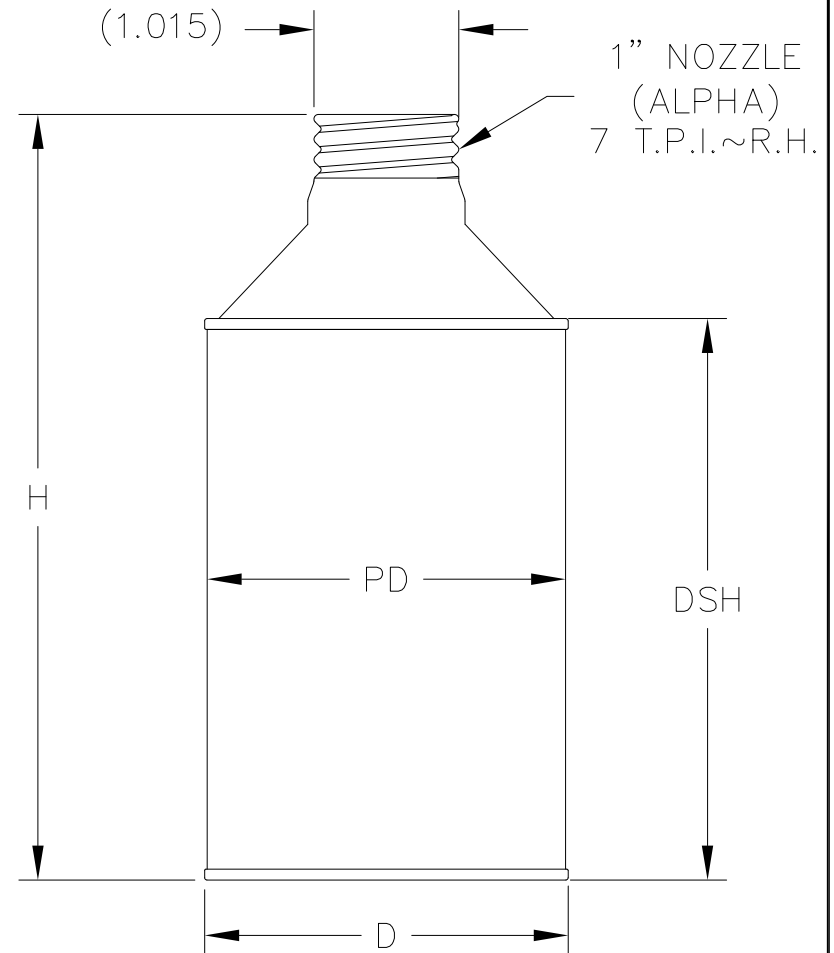

IF YOU...

MIX IT. FILL IT. PACK IT. SHIP IT.

WE HAVE A **PRODUCT** FOR YOU

Part #30W14W

Metal Containers

4 oz. (1/4 Pint) Utility Can with 1-3/4" Delta Opening

The
CARYCOMPANY
Est. 1895

1195 W. Fullerton Ave. | Addison, IL 60101 | T: 630.629.6600 | F: 630.629.3690 | TheCaryCompany.com

NOZZLE AVAILABLE IN 1" AND 1 1/8" PROFILE

CAN	SIZE	D	PD	DSH	H	CAPACITY
211 X 304	1/2 PINT	2.680	2.577	3.250	4.407	236 ML
211 X 307	1/2 PINT	2.680	2.577	3.437	4.555	250 ML
211 X 407	3/4 PINT	2.680	2.577	4.437	5.590	12 OZ
211 X 600	PINT	2.680	2.577	5.969	7.130	16 OZ
211 X 604	PINT	2.680	2.577	6.245	7.393	16 OZ
307 x 509	PINT	3.400	3.281	5.563	7.000	16 OZ
307 x 600	PINT	3.400	3.281	6.000	7.430	16 OZ
307 x 704	QUART	3.400	3.281	7.250	8.680	32 OZ
307 x 710	QUART	3.400	3.281	7.625	9.055	32 OZ
307 x 800	QUART	3.400	3.281	8.000	9.435	32 OZ
307 x 804	QUART	3.400	3.281	8.250	9.685	32 OZ

DRAWN BY:	SCALE	REV. BY	NO.	DATE	REVISION DESCRIPTION
WTB	NONE	JW/JZ	C	8-15-16	ADDED 307 X 509 & 800 CAN SIZE TO TABLE
CHECKED BY:	DATE	JW/JZ	D	6-16-21	ADDED 307x804 SIZE TO TABLE
WTB	9-20-2000	JZ	E	1-26-22	ADDED 211x604 SIZE TO TABLE
APPROVED BY:					
LJP					

PRODUCT DRAWING ALL DIAMETER CONETOP CANS				
LOCATION	SUPERCEDES	MATERIAL	PRINT NO.	REV.
			PDALL-9-001	E