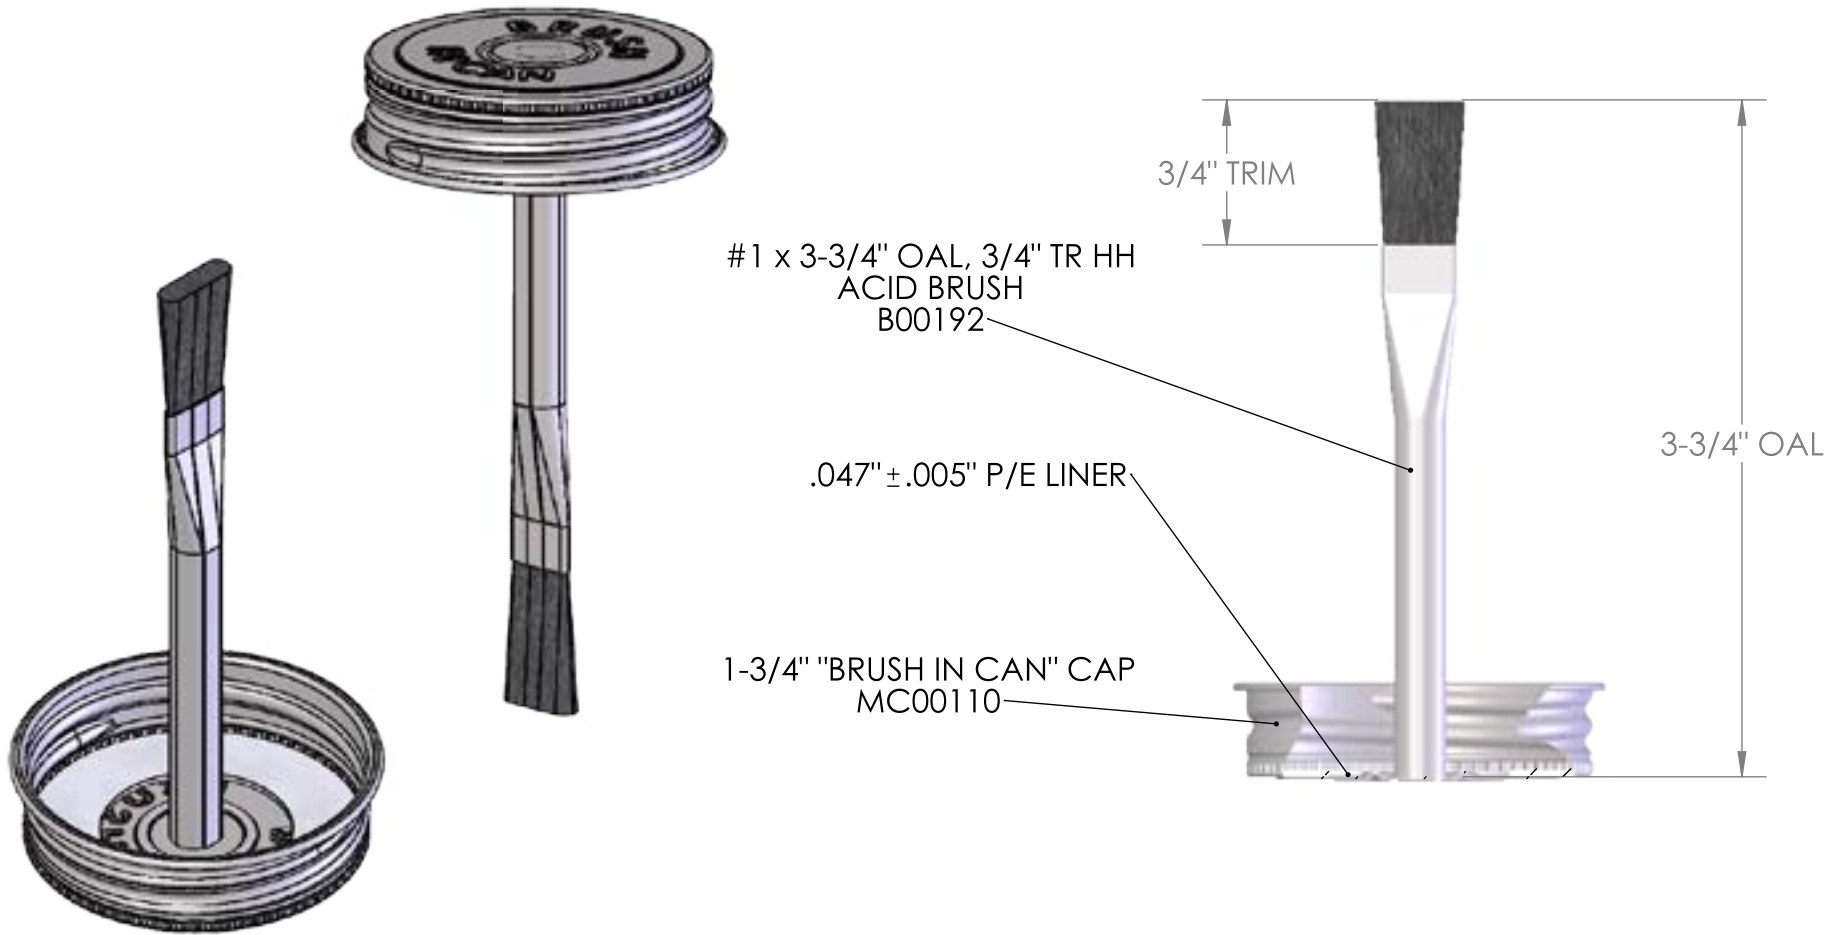

IF YOU...

MIX IT. FILL IT. PACK IT. SHIP IT.

WE HAVE A **PRODUCT** FOR YOU

Part #30W14X

Metal Caps

1-3/4" Delta Brush Cap with 3-3/4" Stem
for Use In 8 oz. Utility Can

The
CARY COMPANY
Est. 1895

1195 W. Fullerton Ave. | Addison, IL 60101 | T: 630.629.6600 | F: 630.629.3690 | TheCaryCompany.com

UNLESS OTHERWISE SPECIFIED:
 DIMENSIONS ARE IN INCHES
 TOLERANCES:
 FRACTIONAL ±1/16"
 ANGULAR ±2°
 TWO PLACE DECIMAL ±.02
 THREE PLACE DECIMAL ±.010

	NAME	DATE
DRAWN	ADS	2/19/20
CHECKED	JME	2/19/20

TITLE:

**1-3/4" BIC #1 X 3-3/4"
OAL 3/4" TR HH P/E**

SIZE	DWG. NO.	REV
A	ITEM #850	00

SCALE: 1:1
 DO NOT SCALE DRAWING

SHEET 1 OF 1

NO.	REVISION	NAME	DATE
00	ORIGINAL DRAWING	ADS	2/19/20

CUSTOMER APPROVAL:	
NAME	DATE