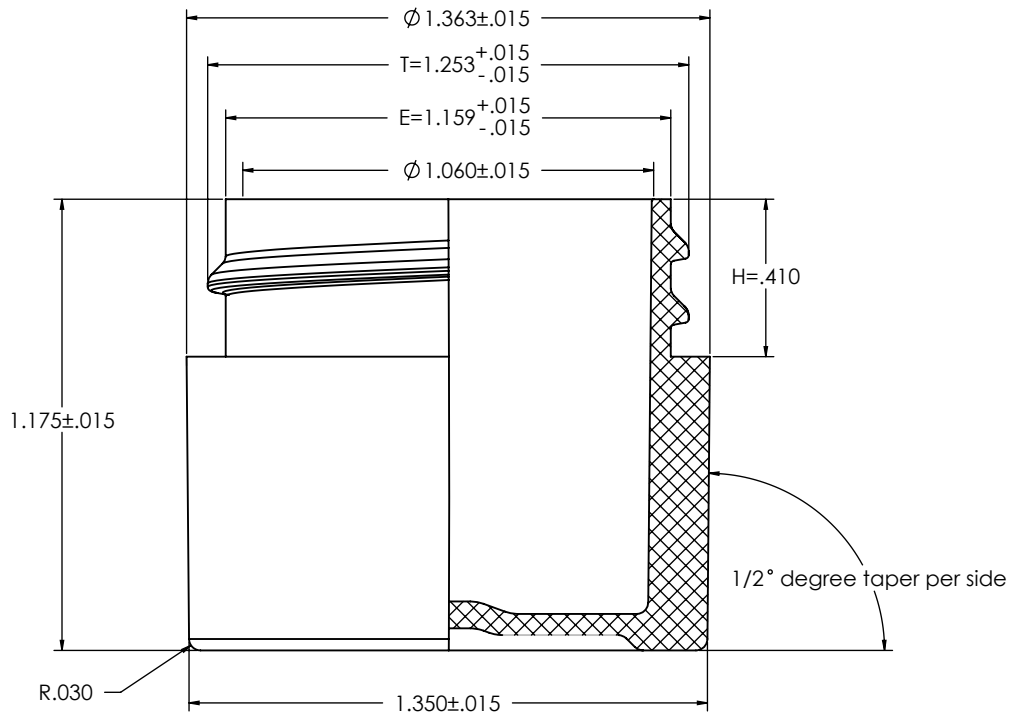

# WE HAVE A **PRODUCT** FOR YOU

Part #: 30W15C

Plastic Straight Sided Jars

1/4 oz. Clear PS Plastic Jar, Thick Wall,  
Straight Sided, 33mm 33-400

The  
**CARY**COMPANY  
Est. 1895

1195 W. Fullerton Ave. | Addison, IL 60101 | T: 630.629.6600 | F: 630.629.3690 |

DECORATION AREA

WRAP: 4.0 inches  
HEIGHT: 0.575 inches  
DRAFT:  $1/2^\circ$  per side

REVISIONS				UNLESS OTHERWISE NOTED DIMENSIONS ARE IN INCHES TOLERANCES ARE:		MATERIAL:	POLYSTYRENE	PART DESCRIPTION:			
REV.	DATE	DESCRIPTION	BY	DIM.	TOL.	APPROX WEIGHT:	10.0 grams	<p><b>1/4oz 33mm Thick Wall Polystyrene Jar</b></p>			
		NEW		.00	.030	APPROX OVERFLOW:	16.2 ml				
				.000	.020	THREAD:	"M" STYLE, 6 TPI PITCH				
COMMENTS: MADE IN U.S.A.				DRAWN BY: J.T.		APPROVED BY: C.M.		DATE: 08/31/2021	PART CODE: 1/4-33-TW2-PS	REV. <b>A</b>	SIZE <b>A</b>
						SCALE: 2:1		DO NOT SCALE DRAWING		SHEET 1 OF 1	