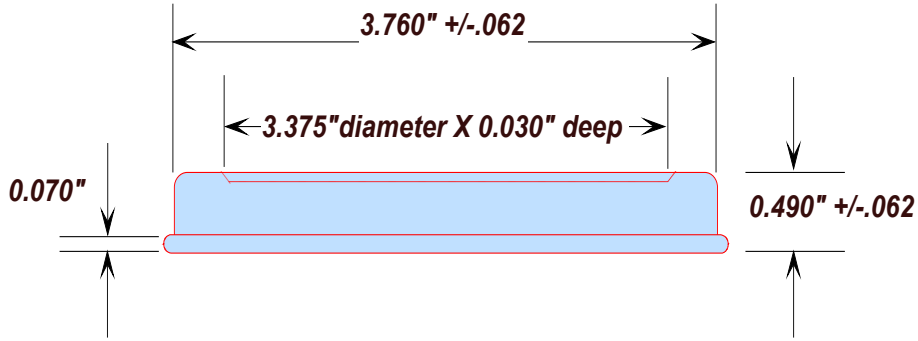

IF YOU...

MIX IT. FILL IT. PACK IT. SHIP IT.

WE HAVE A **PRODUCT** FOR YOU

Part #30W16I

Slip Cover Tin Cans

1 lb. (16 oz.) Deep Seamless Slip Cover Can and Lid

The
CARYCOMPANY
Est. 1895

1195 W. Fullerton Ave. | Addison, IL 60101 | T: 630.629.6600 | F: 630.629.3690 | TheCaryCompany.com

16 Oz Seamless Can and Cover

TOLERANCES UNLESS OTHERWISE NOTED	DO NOT SCALE THIS DRAWING	REVISIONS	BY	DATE	
FRACTIONAL +/- 1/64"	DRAWN BY Jeff Lechowicz	A			PART NAME/No.
DECIMALS 2 PLACE +/- .015"	CHECKED BY	B			16 Oz Seamless Can and Cover
3 PLACE +/- .010"	DATE 5/23/16	C			