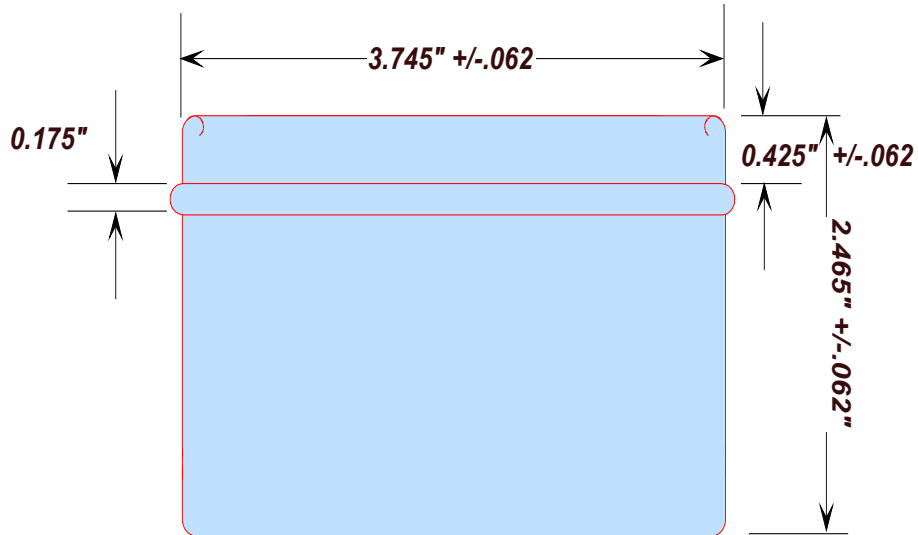

IF YOU...

MIX IT. FILL IT. PACK IT. SHIP IT.

WE HAVE A **PRODUCT** FOR YOU

Part #30W16I

Slip Cover Tin Cans

1 lb. (16 oz.) Deep Seamless Slip Cover Can and Lid

The
CARYCOMPANY
Est. 1895

1195 W. Fullerton Ave. | Addison, IL 60101 | T: 630.629.6600 | F: 630.629.3690 | TheCaryCompany.com

16 Oz Seamless Can and Cover

TOLERANCES UNLESS OTHERWISE NOTED	DO NOT SCALE THIS DRAWING	REVISIONS	BY	DATE	
FRACTIONAL +/- 1/64"	DRAWN BY Jeff Lechowicz	A			PART NAME/No.
DECIMALS 2 PLACE +/- .015"	CHECKED BY	B			16 Oz Seamless Can and Cover
3 PLACE +/- .010"	DATE 5/23/16	C			