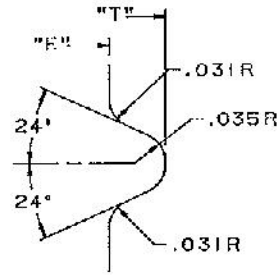

## WE HAVE A PRODUCT FOR YOU

16 oz. Straight Sided Glass Jar, 89mm  
89-400

*Product Category: Glass Straight Slided Jars*

Part #	30W16S
Capacity	16 oz
Color	Clear
Material	Glass
Dimensions	3.578" Dia. x 3.781"H
Neck Finish	89-400
Neck Width	89mm
Case Pack	12 ea.
Pallet Pack	2,376 ea. (198 Cases)
Note	Packed in a 12x1 Re-Shipper Carton, 12/bx

TYPE "B" THREAD DETAIL  
SCALE 10 X 1

DEPRESSED THREAD  
AT SEAMS

CUSTOMER NOTE:  
IN ORDER TO ACHIEVE STANDARD  
HEADSPACE OF 5% MIN., PRACTICAL  
FILL MUST BE REDUCED TO 15oz.  
DUE TO 477cc OVERFLOW CAPACITY.  
CONTAINER WILL HOLD 16oz. - BUT  
WITH NO HEADSPACE.

CUSTOMER	REVISED NO. L-898R	DATE DRAWN 7-9-89	REVISION 7-9-89
SYMBOL	SCALE FULL SIZE	DRAWN BY IVANOFF	REVISED BY
PRACTICAL FILL 16 OZ. APPROX.	APPROX. WGT. 9.967oz.	DESIGNED BY	REVISION
CAPACITY 478.7 ± 0.2cc OF	PIRAMAL 6 ASS	KNOWLEDGE ACTION	DATE
PURCH GP 400-89-405 (SPEC. 1177)	402 TON, U.S.A.	DATE	NO.
	282.96 GRAMS, FLINT		