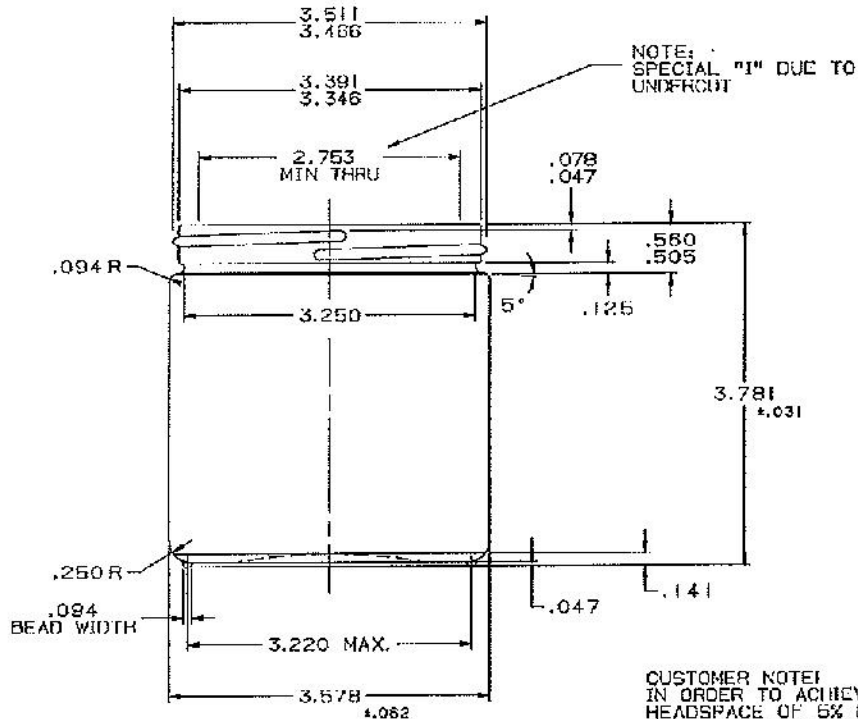

## WE HAVE A PRODUCT FOR YOU

16 oz. Straight Sided Glass Jar, 89mm  
89-400

*Product Category: Glass Straight Slided Jars*

Part #	30W16S
Capacity	16 oz
Color	Clear
Material	Glass
Dimensions	3.578" Dia. x 3.781"H
Neck Finish	89-400
Neck Width	89mm
Case Pack	12 ea.
Pallet Pack	2,376 ea. (198 Cases)
Note	Packed in a 12x1 Re-Shipper Carton, 12/bx

TYPE "B" THREAD DETAIL  
SCALE 10 X 1

DEPRESSED THREAD  
AT SEAMS

CUSTOMER NOTE:  
IN ORDER TO ACHIEVE STANDARD  
HEADSPACE OF 5% MIN., PRACTICAL  
FILL MUST BE REDUCED TO 15oz.  
DUE TO 477cc OVERFLOW CAPACITY.  
CONTAINER WILL HOLD 16oz. - BUT  
WITH NO HEADSPACE.

CUSTOMER	REVISED NO. L-898R	DATE DRAWN 7-9-89	REVISION 7-9-89
SYMBOL	SCALE FULL SIZE	DRAWN BY IVANOFF	REVISED BY
PRACTICAL FILL 16 OZ. APPROX.	APPROX. WGT. 9.967oz.	DESIGNED BY	REVISION
CAPACITY 478.7 ± 0.2cc OF	PIRAMAL 6 ASS	KNOWLEDGE ACTION	DATE
PURCH GP 400-89-405 (SPEC. 1177)	402 TON, U.S.A.	DATE	NO.
	282.96 GRAMS, FLINT		