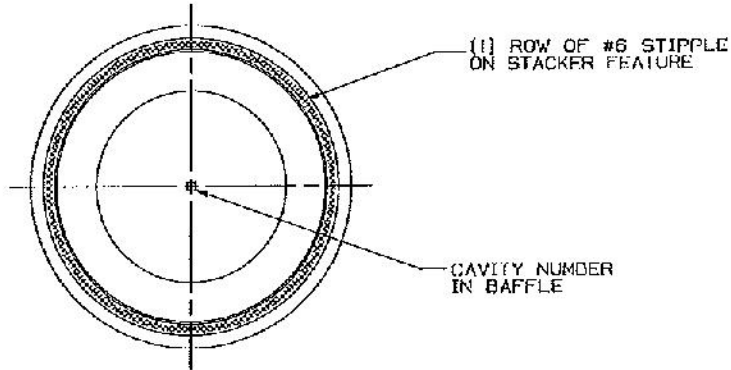

## WE HAVE A PRODUCT FOR YOU

16 oz. Straight Sided Glass Jar, 89mm  
89-400

*Product Category: Glass Straight Slided Jars*

Part #	30W16S
Capacity	16 oz
Color	Clear
Material	Glass
Dimensions	3.578" Dia. x 3.781"H
Neck Finish	89-400
Neck Width	89mm
Case Pack	12 ea.
Pallet Pack	2,376 ea. (198 Cases)
Note	Packed in a 12x1 Re-Shipper Carton, 12/bx

TYPE "B" THREAD DETAIL  
SCALE 10 X 1

DEPRESSED THREAD  
AT SEAMS

CUSTOMER NOTE:  
IN ORDER TO ACHIEVE STANDARD  
HEADSPACE OF 5% MIN., PRACTICAL  
FILL MUST BE REDUCED TO 15oz.  
DUE TO 477cc OVERFLOW CAPACITY.  
CONTAINER WILL HOLD 16oz. - BUT  
WITH NO HEADSPACE.

CUSTOMER	REVISED NO. L-898R	DATE DRAWN 7-9-89	REVISION 7-9-89
SYMBOL	SCALE FULL SIZE	DRAWN BY IVANOFF	REVISED BY
PRACTICAL FILL 16 OZ. APPROX.	APPROX. WGT. 9.967oz.	DESIGNED BY	REVISION
CAPACITY 478.7 ± 0.2cc OF	PIRAMAL 6 ASS	KNOWLEDGE ACTION	DATE
PURCH GP 400-89-405 (SPEC. 1177)	402 TON, U.S.A.	DATE	NO.
	282.96 GRAMS, FLINT		